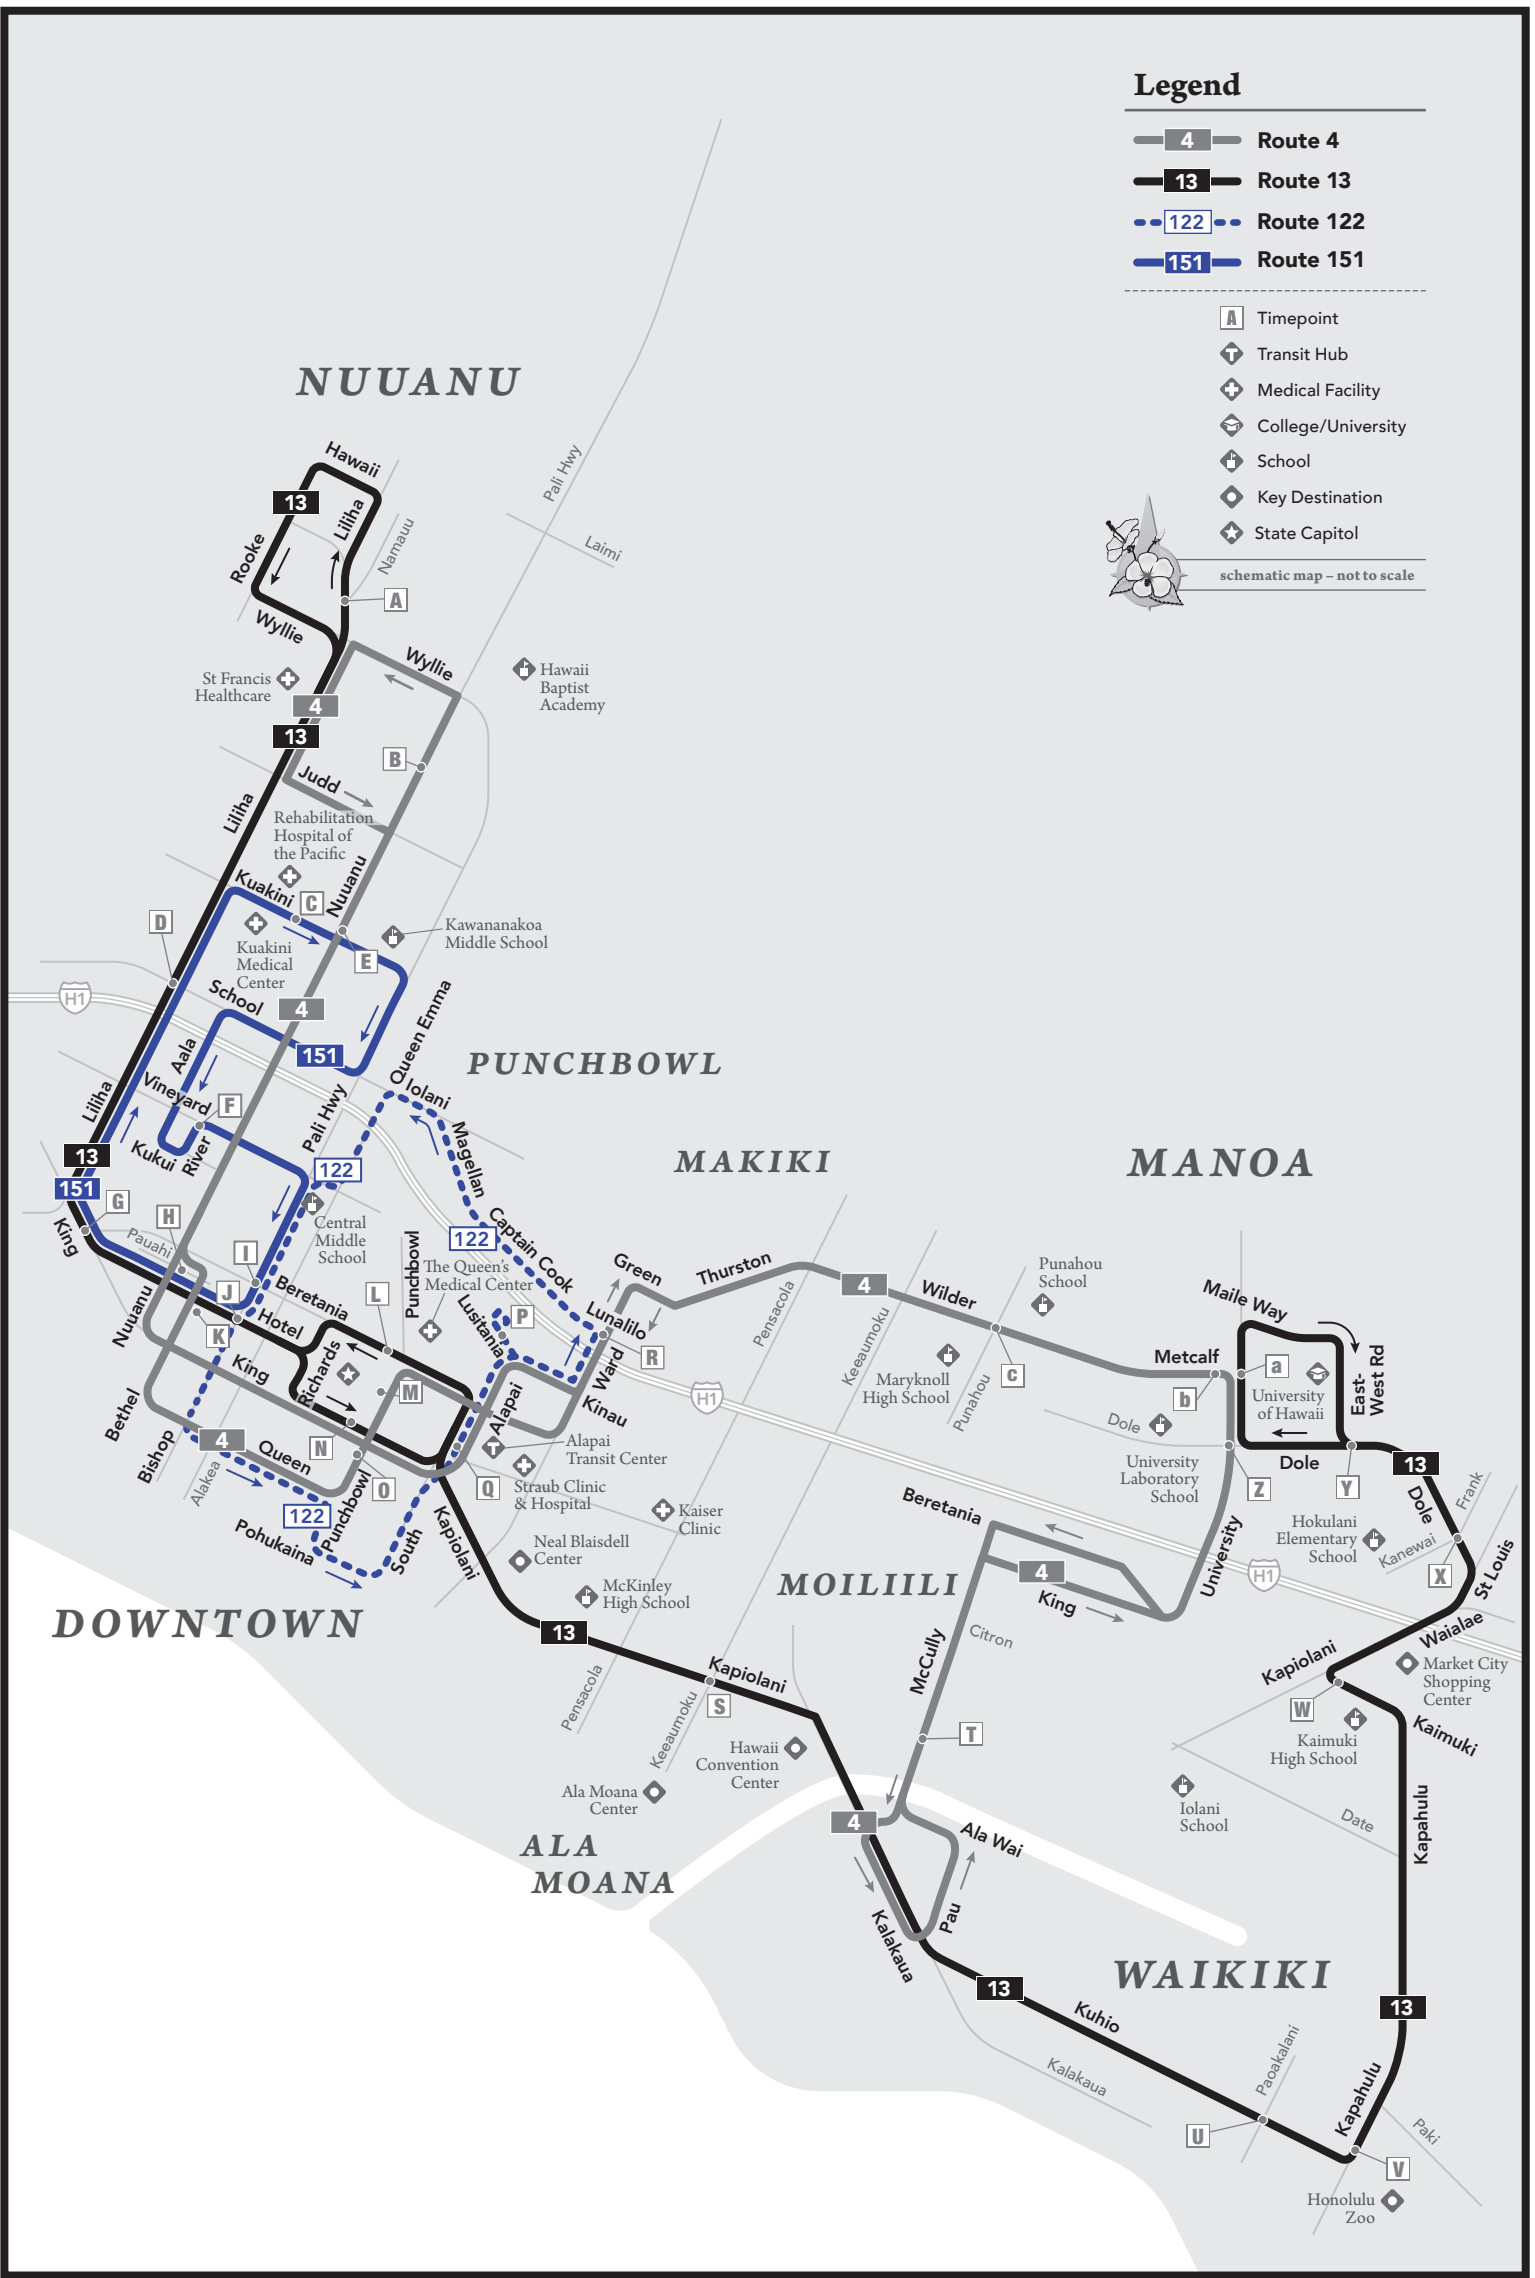

Legend

-  Route 4
-  Route 13
-  Route 122
-  Route 151

-  Timepoint
-  Transit Hub
-  Medical Facility
-  College/University
-  School
-  Key Destination
-  State Capitol

schematic map - not to scale

NUUANU

PUNCHBOWL

MAKIKI

MANOA

MOILIILI

DOWNTOWN

ALA MOANA

WAIKIKI