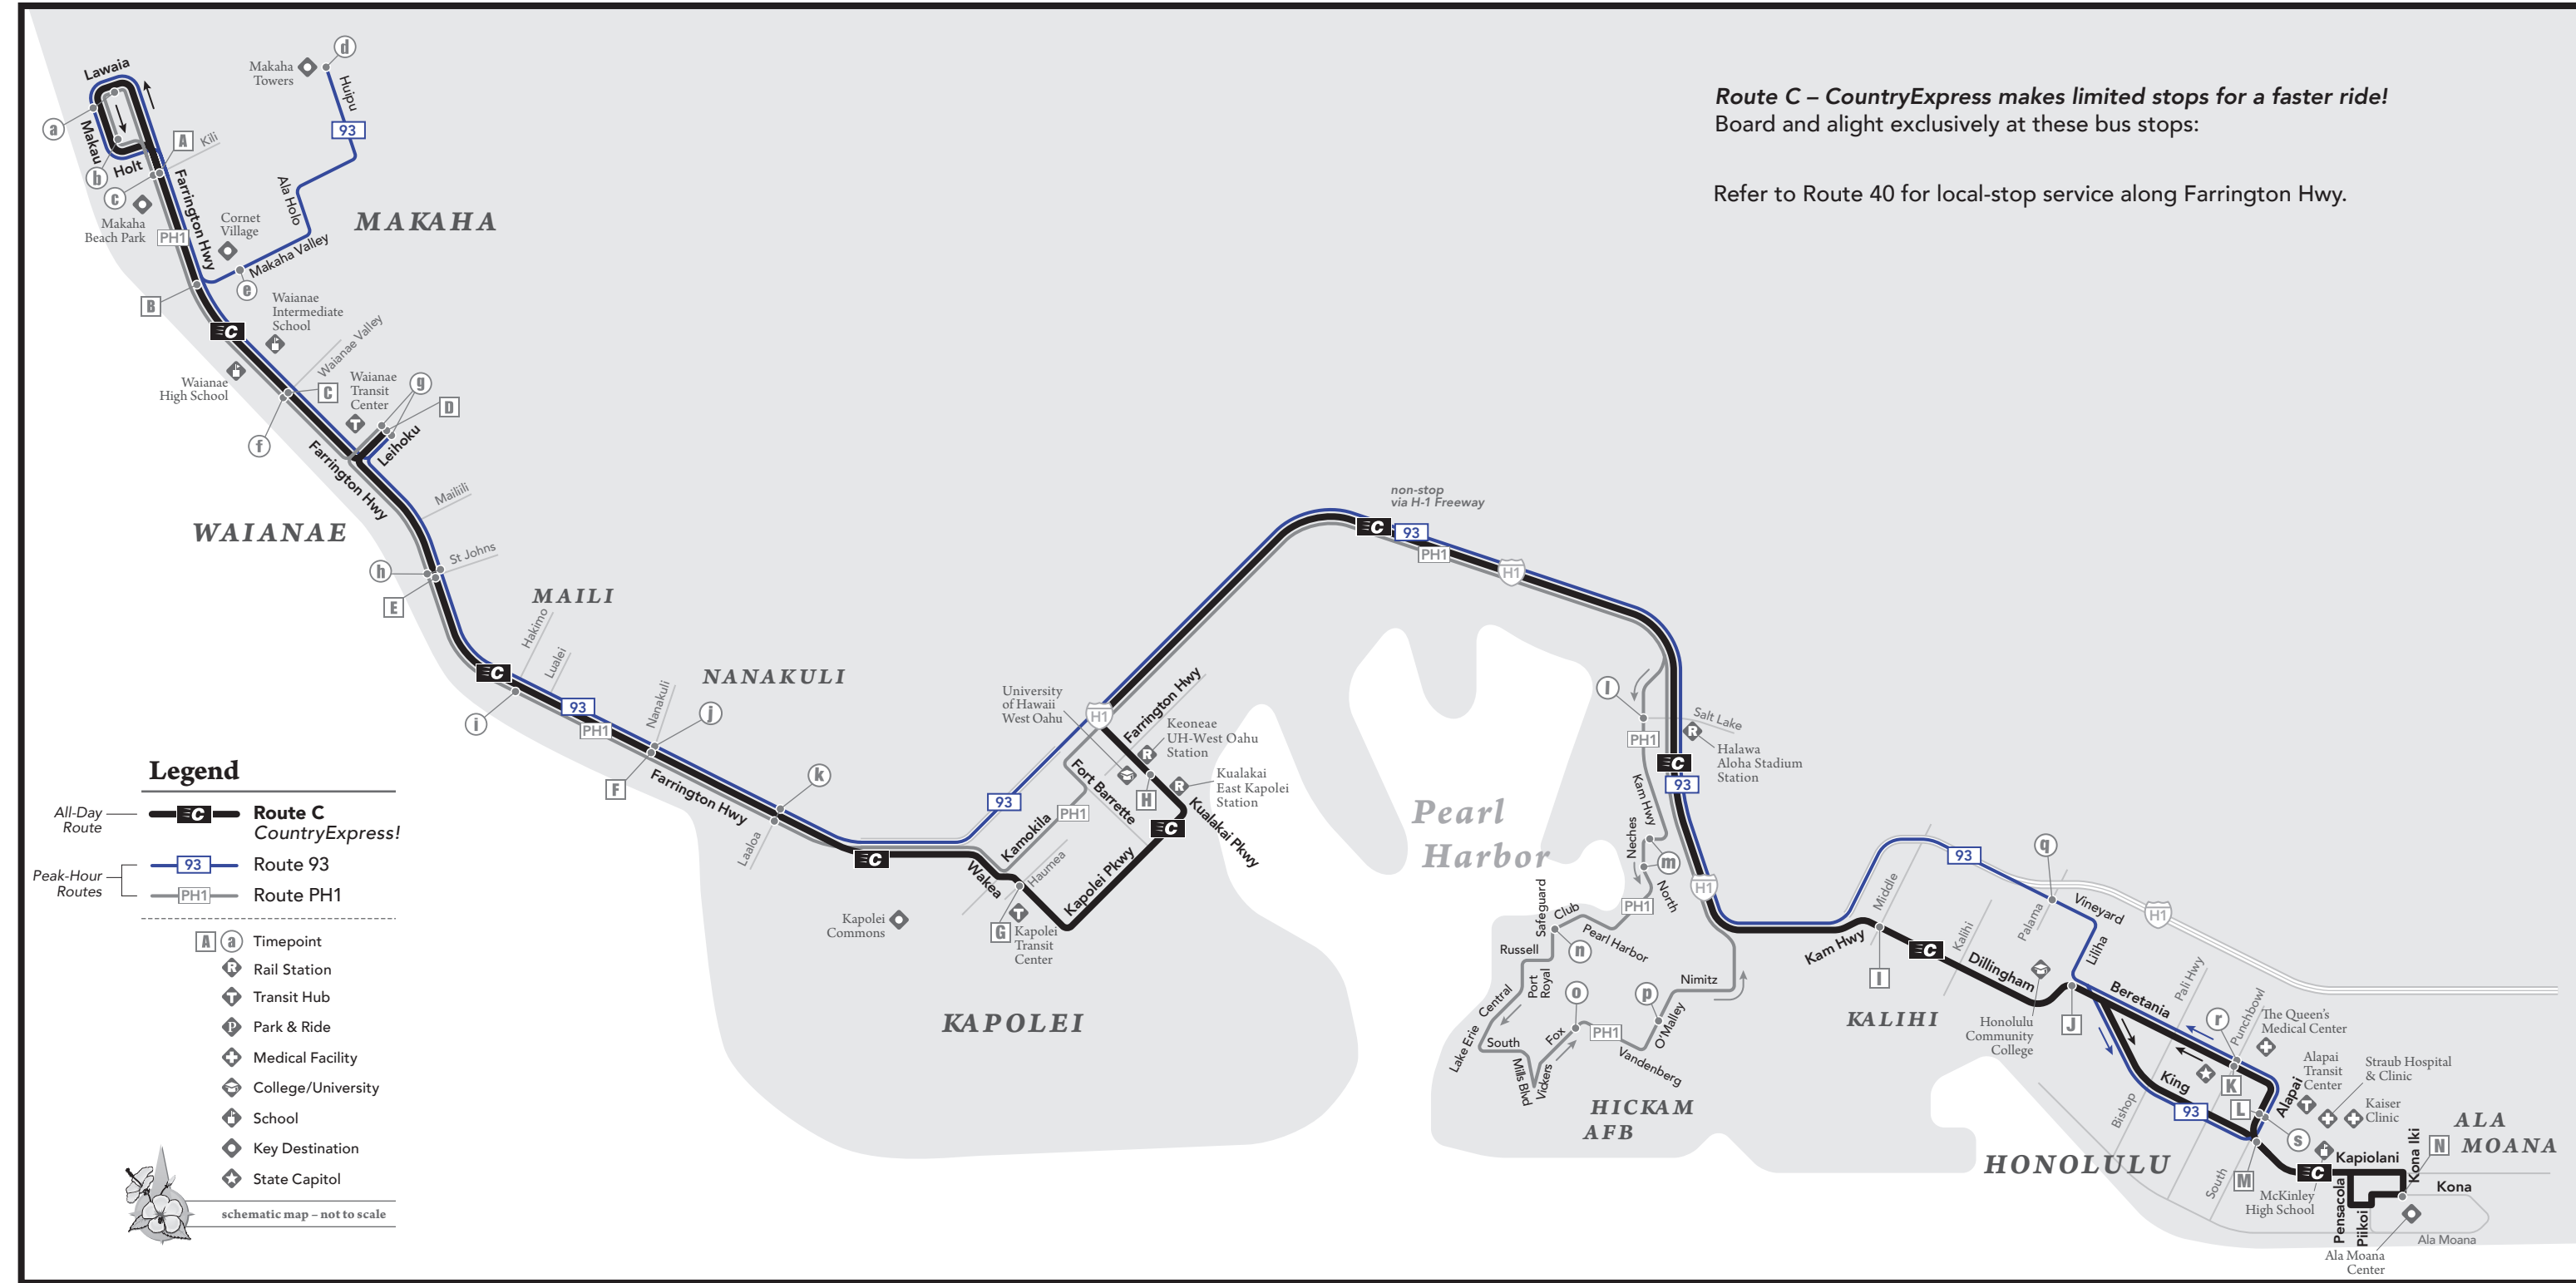

CountryExpress!
Farrington Hwy - Downtown - Ala Moana

Route C makes limited stops for a faster ride!
Board and alight exclusively at these bus stops:

Route C Eastbound Trips

ON Lawaia AT		ON Farrington Hwy AT	
Makau	559	Piliokahi Ave	654
ON Makau AT		Aliinui Dr	659
opp Holt	560	Waiomea	660
84-245	561	Laaloa	661
Farrington Hwy	562	ON Wakea AT	
ON Farrington Hwy AT		Haumea	4722
Makaha Shores	563	Kuou	4582
Makaha Beach Park	578	ON Kapolei Pkwy AT	
Upena (West)	604	opp Maluohai	1780
opp Water	605	opp Kamaaha Ave	1781
Upena (East)	606	opp Kinoiki	4588
Moua (West)	607	ON Kualakai Pkwy AT	
Moua (East)	608	Keahumoa Pkwy	4682
opp Jade	609	Hoomohala Ave	4685
Lahilahi (East)	611	ON Kamehameha Hwy AT	
opp Makaha Valley Rd	612	opp Middle	579
opp Alawa Pl	614	ON Dillingham Blvd AT	
opp Kaulawaha Rd	615	Puuhale Rd	581
opp Waianae Intermediate	617	Kalihi	583
Guard	620	Waiakamilo Rd	585
Lualualei Homestead Rd	623	Alakawa	4253
opp Puhano	624	N King	590
opp Leihoku	625	ON N King AT	
Waianae Transit Center	4406	Maunakea	997
ON Farrington Hwy AT		ON S King AT	
opp Mailiili Rd	628	Bethel	393
opp Maliona	632	Alakea	4400
opp St Johns Rd	634	Punchbowl	131
opp Hookele	638	ON Kapiolani Blvd AT	
opp Hakimo Rd	642	South	595
opp Mohihi	645	Kamakee	600
opp Nanaikeola	648	ON Kona AT	
opp Haleakala Ave	650	Piikoi	1313
opp Nanakuli Ave	652		

Route C provides limited-stop service along Farrington Hwy, Dillingham, King/Beretaina and Kapiolani.

CountryExpress!
Farrington Hwy - Downtown - Ala Moana

Route C makes limited stops for a faster ride!
Board and alight exclusively at these bus stops:

Route C provides limited-stop service along Farrington Hwy, Dillingham, King/Beretaina and Kapiolani.

Route C – CountryExpress makes limited stops for a faster ride!
Board and alight exclusively at these bus stops:

Refer to Route 40 for local-stop service along Farrington Hwy.