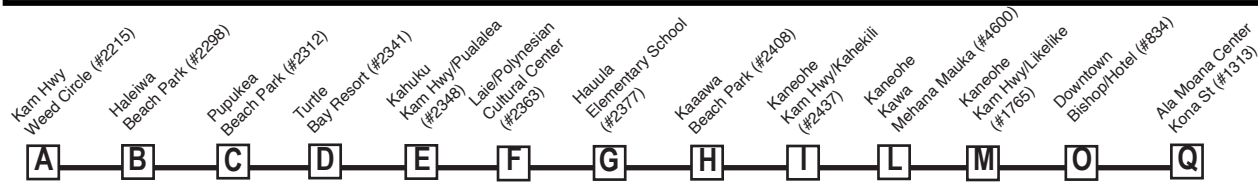

Route 60 - Honolulu - Kaneohe - Haleiwa

Effective 3/3/24

State Holiday: Eastbound Via Kamehameha Hwy/Likelike Hwy to Downtown/Ala Moana Center

A	B	C	D	E	F	G	H	I	L	M	O	Q
.....	.....	.....	.....	.....	.....	.....	▲ Kahekili/Kam-422a	433a	438a	500a	514a	
.....	.....	.....	.....	.....	.....	.....	▲ Kahekili/Kam-450a	501a	508a	531a	545a	
.....	.....	.....	.....	.....	.....	.....	▲ Kahekili/Kam-520a	531a	538a	601a	617a	
.....	.....	.....	.....	.....	.....	.....	▲ Kahekili/Kam-549a	601a	608a	638a	654a	
.....	.....	.....	.....	.....	.....	.....	▲ Kahekili/Kam-618a	631a	638a	708a	725a	
520a	525a	535a	552a	600a	609a	616a	632a	648a	701a	710a	741a	758a
546a	551a	601a	622a	630a	639a	646a	702a	718a	731a	740a	809a	826a
612a	619a	629a	650a	658a	709a	716a	732a	748a	801a	810a	836a	853a
641a	648a	658a	720a	728a	739a	746a	802a	818a	831a	840a	906a	923a
708a	719a	729a	751a	759a	809a	816a	832a	848a	901a	910a	936a	953a
736a	747a	757a	822a	830a	840a	847a	903a	919a	931a	940a	1006a	1023a
805a	818a	828a	853a	901a	911a	918a	933a	949a	1001a	1010a	1035a	1052a
839a	852a	902a	923a	931a	941a	948a	1003a	1019a	1031a	1040a	1105a	1124a
912a	922a	932a	953a	1001a	1011a	1018a	1033a	1049a	1101a	1110a	1135a	1154a
941a	951a	1001a	1022a	1030a	1040a	1047a	1102a	1118a	1131a	1140a	1205p	1222p
1009a	1019a	1031a	1052a	1100a	1110a	1117a	1132a	1148a	1201p	1210p	1235p	1252p
1039a	1049a	1101a	1122a	1130a	1140a	1147a	1202p	1218p	1231p	1240p	105p	122p
1106a	1116a	1129a	1150a	1158a	1209p	1217p	1232p	1248p	101p	110p	135p	152p
1136a	1146a	1159a	1220p	1228p	1239p	1247p	102p	118p	131p	140p	205p	222p
1204p	1214p	1229p	1250p	1258p	109p	117p	132p	148p	201p	210p	236p	253p
1229p	1239p	1254p	118p	127p	138p	146p	201p	217p	231p	240p	308p	328p
1254p	106p	122p	146p	155p	207p	215p	231p	247p	301p	310p	345p	405p
122p	137p	153p	217p	226p	238p	246p	302p	318p	331p	340p	417p	437p
155p	207p	223p	247p	256p	308p	316p	332p	348p	401p	410p	449p	510p
228p	238p	254p	318p	326p	338p	346p	402p	418p	431p	440p	516p	538p
257p	310p	326p	350p	358p	409p	417p	432p	448p	501p	510p	543p	604p
328p	341p	357p	421p	429p	440p	448p	503p	519p	531p	540p	610p	627p
402p	413p	427p	451p	459p	510p	518p	533p	549p	601p	608p	633p	650p
434p	445p	459p	522p	530p	541p	549p	604p	619p	631p	638p	703p	725p
507p	518p	530p	553p	601p	612p	619p	634p	649p	701p	708p	731p	753p
537p	548p	600p	623p	631p	642p	649p	704p	719p	731p	738p	801p	820p
640p	651p	702p	725p	733p	743p	750p	805p	819p	831p	837p	859p	917p
742p	756p	806p	828p	836p	845p	852p	906p	920p	931p	937p	959p	1019p
839p	857p	907p	928p	936p	945p	952p	1006p	1020p	1031p	1036p	1057p	1109p
949p	957p	1007p	1028p	1036p	1045p	1052p	1106p	1120p	1131p	1136p	1157p	1208a

Route 60 Destination Signs:

Westbound:

- To Haleiwa - 60 KANEOHE - HALEIWA
- To Windward Mall - 60 KANEOHE - WINDWARD MALL

Eastbound:

- From Haleiwa to Ala Moana Center-Kona Street - 60 HONOLULU - ALA MOANA CENTER

Route 60 Symbols:

- ▲ - Begins at Kahekili/Kamehameha (HEA bus stop #1742)
- - Begins at Alakea/Nimitz 1 minute earlier
- - Begins at Anoi/Hinamoe 2-3 minutes earlier
- - Ends at Weed/Kaukonahua

NOTE: P.M. school trips subject to change based on school dismissal times.