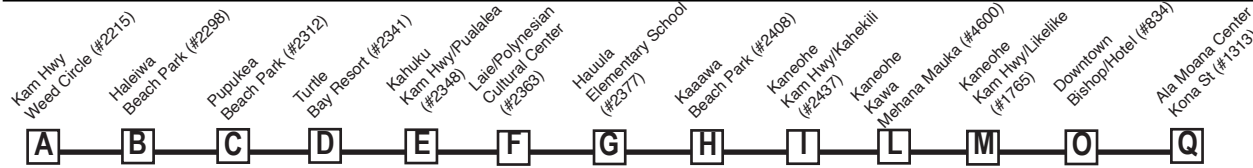

Route 60 - Honolulu - Kaneohe - Haleiwa

Effective 3/3/24

Saturday: Eastbound Via Kamehameha Hwy/Likelike Hwy to Downtown/Ala Moana Center

547a	553a	603a	623a	631a	640a	647a	703a	720a	733a	740a	802a	818a
611a	622a	632a	652a	700a	710a	717a	733a	750a	803a	811a	837a	853a
641a	652a	702a	722a	730a	740a	747a	803a	819a	833a	841a	907a	923a
710a	721a	731a	751a	759a	809a	817a	833a	849a	903a	911a	937a	953a
740a	751a	801a	822a	830a	840a	848a	904a	920a	933a	941a	1007a	1026a
809a	820a	830a	851a	859a	909a	917a	934a	950a	1003a	1011a	1036a	1055a
837a	848a	858a	919a	927a	937a	945a	1002a	1019a	1033a	1041a	1106a	1124a
906a	917a	928a	949a	957a	1008a	1016a	1032a	1049a	1103a	1111a	1136a	1154a
936a	947a	958a	1020a	1028a	1039a	1047a	1103a	1120a	1133a	1141a	1206p	1224p
1002a	1014a	1027a	1049a	1057a	1109a	1117a	1133a	1150a	1203p	1211p	1236p	1254p
1029a	1041a	1054a	1119a	1127a	1139a	1147a	1203p	1220p	1233p	1241p	106p	126p
1057a	1109a	1125a	1150a	1158a	1210p	1218p	1233p	1250p	103p	111p	136p	156p
1127a	1139a	1155a	1220p	1229p	1241p	1249p	104p	120p	133p	141p	206p	227p
1153a	1206p	1226p	1251p	100p	111p	119p	134p	150p	203p	210p	235p	256p
1223p	1236p	1256p	121p	130p	141p	149p	204p	220p	233p	240p	305p	323p
1250p	104p	126p	151p	200p	211p	219p	234p	250p	303p	310p	335p	353p
118p	133p	155p	220p	229p	240p	248p	303p	319p	333p	340p	405p	422p
147p	202p	225p	250p	259p	310p	318p	333p	349p	403p	410p	435p	452p
217p	232p	255p	321p	330p	341p	349p	404p	420p	433p	440p	505p	522p
249p	304p	325p	351p	400p	411p	419p	434p	450p	503p	510p	534p	551p
323p	336p	357p	422p	431p	442p	450p	505p	521p	533p	540p	604p	621p
358p	411p	428p	453p	502p	512p	520p	535p	551p	603p	610p	633p	650p
429p	442p	459p	523p	532p	542p	550p	605p	620p	633p	640p	703p	720p
506p	516p	529p	553p	602p	612p	620p	635p	650p	703p	710p	733p	750p
540p	550p	603p	625p	633p	643p	651p	706p	721p	733p	740p	803p	820p
638p	649p	702p	726p	734p	744p	752p	806p	821p	833p	840p	903p	917p
746p	759p	809p	829p	837p	847p	854p	908p	922p	933p	939p	1001p	1015p
846p	858p	912p	930p	938p	947p	954p	1008p	1022p	1033p	1039p	1101p	1115p
955p	1004p	1014p	1030p	1038p	1047p	1054p	1108p	1122p	1133p	1138p	1159p	1213a

Route 60 Destination Signs:

Westbound:

- To Haleiwa - 60 KANEOHE - HALEIWA
- To Windward Mall - 60 KANEOHE - WINDWARD MALL

Eastbound:

- From Haleiwa to Ala Moana Center-Kona Street - 60 HONOLULU - ALA MOANA CENTER

Route 60 Symbols:

- ▲ - Begins at Kahekili/Kamehameha (HEA bus stop #1742)
- - Begins at Alakea/Nimitz 1 minute earlier
- - Begins at Anoi/Hinamoe 2-3 minutes earlier
- - Ends at Weed/Kaukonahua

NOTE: P.M. school trips subject to change based on school dismissal times.

NOTE - Numbers next to timepoints are HEA (Honolulu Estimated Arrival) stop numbers. Go to the HEA website at <http://hea.thebus.org>.

Bold indicates PM service.
Schedule to change without notice.
All buses are lift and bicycle rack equipped.