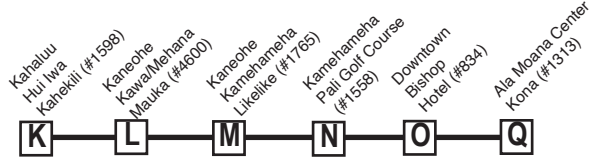

Route 65 - Honolulu - Kaneohe - Ahuimanu

Effective 6/2/24

Weekday: Westbound to Kahaluu

Weekday: Eastbound to Honolulu

.....	.....	.....	.....	447a	509a
.....	.....	.....	.....	517a	539a
.....	.....	.....	.....	544a	607a
.....	.....	.....	.....	608a	633a
546a	602a	622a	627a	633a	658a
.....	.....	.....	.....	711a	736a
654a	710a	730a	735a	741a	806a
750a	807a	827a	832a	839a	902a
850a	907a	927a	932a	939a	1002a
950a	1007a	1027a	1033a	1041a	1104a
1045a	1102a	1122a	1128a	1136a	1159a
1145a	1202p	1222p	1228p	1236p	1259p
1250p	107p	127p	133p	141p	204p
150p	208p	229p	235p	244p	308p
220p	238p	259p	305p	314p	339p
252p	311p	333p	339p	348p	414p
318p	337p	359p	405p	414p	440p
353p	413p	435p	441p	450p	516p
422p	442p	504p	510p	519p	544p
454p	514p	535p	541p	549p	613p
524p	543p	603p	609p	617p	641p
616p	634p	654p	700p	707p	730p
715p	730p	749p	754p	801p	824p
815p	830p	849p	854p	901p	923p
955p	1009p	1027p	1032p	1037p	1056p

Saturday

.....	.....	.....	.....	423a	446a
.....	.....	.....	.....	502a	525a
.....	.....	.....	.....	558a	621a
550a	604a	622a	627a	633a	656a
636a	650a	708a	713a	720a	743a
733a	747a	806a	811a	818a	841a
831a	845a	904a	909a	917a	940a
927a	943a	1002a	1008a	1016a	1039a
1024a	1042a	1101a	1107a	1115a	1138a
1124a	1142a	1201p	1207p	1215p	1239p
1221p	1242p	101p	106p	114p	138p
126p	144p	203p	208p	215p	239p
225p	243p	302p	307p	314p	338p
327p	345p	404p	409p	416p	442p
429p	447p	506p	511p	518p	542p
530p	548p	607p	612p	619p	643p
631p	649p	707p	712p	718p	741p
716p	733p	751p	756p	802p	824p
817p	833p	851p	856p	902p	922p
949p	1004p	1022p	1027p	1033p	1053p

509a	519a	524a	529a	544a	557a
539a	549a	554a	559a	617a	632a
607a	617a	624a	630a	648a	703a
633a	643a	650a	656a	718a	735a
708a	719a	727a	733a	756a	813a
736a	747a	755a	801a	820a	837a
835a	846a	854a	900a	919a	936a
935a	946a	954a	1000a	1019a	1036a
1035a	1046a	1054a	1100a	1119a	1136a
1135a	1146a	1154a	1200p	1219p	1236p
1235p	1246p	1254p	100p	119p	136p
135p	146p	154p	200p	219p	236p
235p	246p	254p	300p	319p	336p
335p	346p	354p	400p	419p	436p
436p	447p	455p	501p	520p	537p
536p	547p	555p	601p	620p	635p
638p	649p	656p	701p	719p	733p
737p	747p	753p	758p	816p	830p
837p	847p	853p	858p	915p	928p
940p	950p	955p	1000p	1016p	1028p

Saturday

446a	454a	501a	506a	523a	536a
525a	533a	540a	545a	602a	615a
621a	633a	640a	645a	702a	716a
718a	733a	741a	747a	805a	821a
818a	829a	837a	843a	901a	917a
914a	925a	933a	939a	957a	1015a
1013a	1025a	1033a	1039a	1057a	1116a
1111a	1123a	1131a	1137a	1155a	1214p
1212p	1224p	1232p	1238p	1256p	115p
110p	122p	130p	136p	154p	213p
215p	227p	235p	241p	259p	318p
320p	332p	340p	345p	403p	421p
420p	432p	440p	445p	503p	521p
521p	533p	541p	546p	604p	622p
610p	621p	628p	633p	651p	708p
712p	723p	729p	734p	752p	807p
824p	834p	840p	845p	902p	914p
925p	934p	940p	945p	1001p	1013p

NOTE - Numbers next to timepoints are **HEA** (Honolulu Estimated Arrival) stop numbers. Go to the **HEA** website at <http://hea.thebus.org>.

Bold indicates PM service.
Schedule to change without notice.
All buses are lift and bicycle rack equipped.

Route 65 Destination Signs:

Westbound:

To Hui Iwa/Kaheki-East - 65 KANEOHE - AHUIMANU

Eastbound:

To Ala Moana Center-Kona Street - 65 HONOLULU - ALA MOANA CENTER