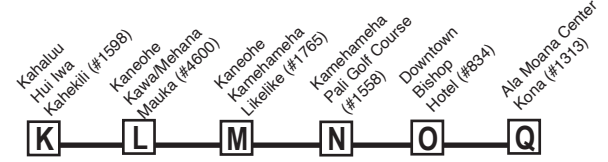

Route 65 - Honolulu - Kaneohe - Ahuimanu

Effective 6/2/24

Sunday: Westbound to Kahaluu

Sunday: Eastbound to Honolulu

.....	.....	.....	.....	423a	446a
.....	.....	.....	.....	502a	525a
.....	.....	.....	.....	603a	626a
553a	605a	622a	627a	633a	656a
640a	652a	709a	714a	720a	743a
739a	751a	808a	813a	819a	842a
834a	847a	905a	910a	917a	940a
931a	945a	1003a	1008a	1015a	1038a
1031a	1046a	1104a	1109a	1116a	1139a
1130a	1145a	1204p	1209p	1216p	1239p
1230p	1245p	104p	109p	116p	140p
127p	145p	204p	209p	216p	240p
227p	245p	304p	309p	316p	340p
327p	345p	403p	408p	415p	439p
429p	447p	505p	510p	517p	541p
533p	549p	607p	612p	619p	643p
618p	634p	652p	657p	703p	727p
721p	735p	753p	758p	804p	826p
822p	836p	854p	859p	905p	927p
951p	1004p	1022p	1027p	1033p	1055p

State Holiday

.....	.....	.....	.....	447a	509a
.....	.....	.....	.....	517a	539a
.....	.....	.....	.....	545a	607a
.....	.....	.....	.....	616a	638a
546a	602a	622a	627a	633a	655a
.....	.....	.....	.....	715a	737a
650a	708a	728a	734a	742a	804a
750a	809a	828a	834a	842a	906a
852a	911a	930a	936a	944a	1008a
952a	1012a	1031a	1037a	1045a	1109a
1051a	1111a	1131a	1137a	1145a	1208p
1149a	1209p	1229p	1235p	1243p	107p
1246p	106p	126p	132p	141p	206p
146p	206p	226p	232p	241p	305p
218p	238p	258p	305p	314p	337p
250p	311p	333p	340p	349p	412p
317p	338p	400p	407p	415p	438p
351p	413p	436p	443p	451p	513p
421p	443p	506p	512p	520p	542p
452p	513p	537p	543p	551p	613p
524p	544p	607p	613p	620p	642p
618p	635p	655p	701p	708p	730p
713p	729p	747p	752p	759p	820p
814p	830p	848p	853p	859p	918p
955p	1010p	1027p	1032p	1037p	1056p

446a	456a	502a	507a	523a	536a
525a	535a	541a	546a	602a	615a
626a	636a	642a	647a	703a	717a
723a	734a	741a	746a	803a	817a
825a	836a	843a	848a	905a	920a
921a	933a	940a	945a	1002a	1017a
1020a	1033a	1041a	1046a	1103a	1118a
1119a	1132a	1140a	1145a	1202p	1217p
1219p	1232p	1241p	1246p	103p	118p
121p	133p	141p	146p	203p	219p
221p	233p	241p	246p	303p	319p
321p	333p	341p	346p	403p	423p
421p	433p	441p	446p	503p	518p
512p	523p	531p	536p	553p	607p
617p	628p	635p	640p	657p	711p
722p	732p	738p	743p	800p	814p
824p	834p	840p	845p	902p	914p
927p	937p	943p	948p	1005p	1017p

State Holiday

509a	518a	525a	530a	547a	601a
539a	548a	555a	600a	620a	636a
607a	617a	624a	631a	651a	707a
638a	648a	655a	702a	728a	745a
707a	718a	725a	732a	758a	815a
737a	748a	755a	802a	822a	839a
837a	848a	856a	905a	924a	941a
936a	948a	956a	1003a	1022a	1039a
1036a	1048a	1057a	1103a	1121a	1140a
1137a	1148a	1157a	1203p	1221p	1238p
1237p	1248p	1258p	104p	122p	139p
137p	148p	158p	204p	223p	240p
238p	248p	258p	304p	323p	343p
338p	348p	358p	405p	424p	444p
438p	448p	458p	504p	522p	544p
535p	548p	556p	602p	619p	636p
635p	648p	656p	701p	718p	740p
737p	748p	756p	801p	817p	836p
837p	848p	855p	900p	919p	937p
940p	948p	954p	959p	1015p	1035p

Route 65 Destination Signs:

Westbound:

To Hui Iwa/Kahekili-East - 65 KANEOHE - AHUIMANU

Eastbound:

To Ala Moana Center-Kona Street - 65 HONOLULU - ALA MOANA CENTER

NOTE: P.M. school trips subject to change based on school dismissal times.

NOTE - Numbers next to timepoints are HEA

(Honolulu Estimated Arrival) stop numbers.

Go to the HEA website at <http://hea.thebus.org>.

Bold indicates PM service.