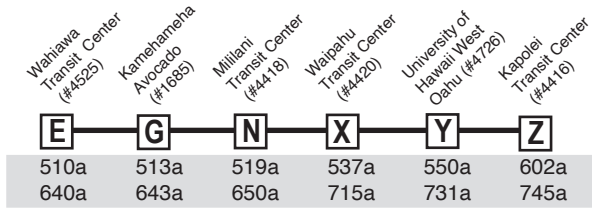

# Route 99 Wahiawa - Mililani - Waipahu - Kapolei Express

Effective 6/2/24

## A.M. Weekday Only: To Kapolei Transit Center

## P.M. Weekday Only: To Wahiawa Transit Center

### Route 99 Destination Signs

AM: 99 EXPRESS KAPOLEI TRANSIT CENTER  
 PM: 99 EXPRESS WAHIAWA TRANSIT CENTER