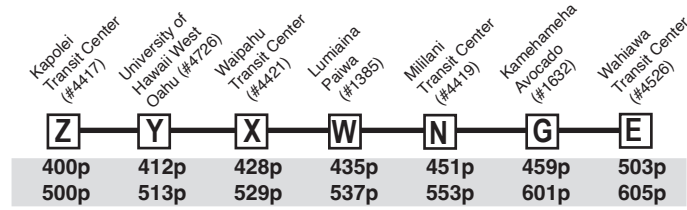

# Route 99 Wahiawa - Mililani - Waipahu - Kapolei Express

Effective 6/2/24

## A.M. Weekday Only: To Kapolei Transit Center

## P.M. Weekday Only: To Wahiawa Transit Center