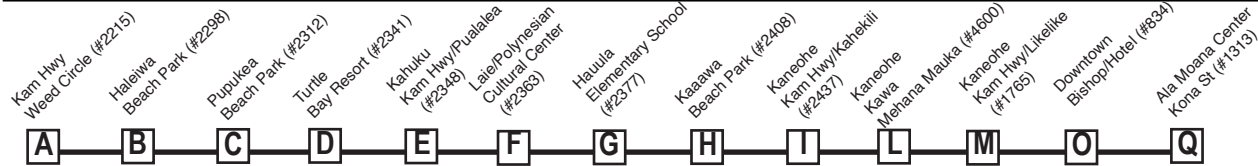

Route 60 - Honolulu - Kaneohe - Haleiwa

Effective 6/2/24

Saturday: Eastbound Via Kamehameha Hwy/Likelike Hwy to Downtown/Ala Moana Center

549a	554a	604a	624a	632a	641a	648a	704a	721a	733a	740a	802a	818a
617a	622a	633a	653a	701a	711a	718a	734a	751a	803a	811a	837a	853a
643a	648a	659a	719a	727a	737a	744a	800a	816a	829a	837a	903a	921a
715a	720a	732a	752a	800a	810a	818a	834a	850a	903a	911a	937a	955a
744a	749a	801a	822a	830a	840a	848a	904a	920a	933a	941a	1007a	1026a
812a	818a	830a	851a	859a	909a	917a	934a	950a	1003a	1011a	1036a	1055a
841a	847a	859a	920a	928a	938a	946a	1003a	1020a	1033a	1041a	1106a	1124a
912a	918a	930a	951a	959a	1009a	1017a	1033a	1050a	1103a	1111a	1136a	1154a
941a	947a	959a	1021a	1029a	1039a	1047a	1103a	1120a	1133a	1141a	1206p	1224p
1006a	1013a	1028a	1050a	1058a	1109a	1117a	1133a	1150a	1203p	1211p	1236p	1254p
1033a	1040a	1055a	1120a	1128a	1139a	1147a	1203p	1220p	1233p	1241p	106p	124p
1102a	1110a	1126a	1151a	1159a	1210p	1218p	1233p	1250p	103p	111p	136p	154p
1133a	1141a	1157a	1222p	1230p	1241p	1249p	104p	120p	133p	141p	206p	224p
1158a	1207p	1227p	1252p	100p	111p	119p	134p	150p	203p	210p	235p	253p
1228p	1237p	1257p	122p	130p	141p	149p	204p	220p	233p	240p	305p	323p
1256p	105p	127p	152p	200p	211p	219p	234p	250p	303p	310p	335p	353p
126p	135p	157p	222p	230p	241p	249p	304p	320p	333p	340p	405p	422p
155p	204p	227p	252p	300p	311p	319p	334p	350p	403p	410p	435p	452p
226p	234p	257p	323p	331p	342p	350p	405p	421p	433p	440p	505p	522p
300p	307p	328p	354p	402p	412p	420p	435p	451p	503p	510p	534p	551p
331p	338p	359p	424p	432p	442p	450p	505p	521p	533p	540p	604p	620p
405p	412p	429p	454p	502p	512p	520p	535p	551p	603p	610p	633p	649p
437p	444p	501p	525p	533p	543p	551p	606p	621p	633p	640p	703p	718p
511p	518p	531p	555p	603p	613p	621p	636p	651p	703p	710p	733p	748p
543p	550p	603p	625p	633p	643p	651p	706p	721p	733p	740p	803p	818p
641p	648p	701p	725p	733p	743p	751p	806p	821p	833p	840p	903p	917p
753p	759p	809p	829p	837p	847p	854p	908p	922p	933p	939p	1001p	1015p
851p	857p	911p	929p	937p	947p	954p	1008p	1022p	1033p	1039p	1101p	1115p
956p	1002p	1012p	1028p	1036p	1045p	1052p	1106p	1120p	1131p	1137p	1159p	1213a

Route 60 Destination Signs:

Westbound:

- To Haleiwa - 60 KANEOHE - HALEIWA
- To Windward Mall - 60 KANEOHE - WINDWARD MALL

Eastbound:

- From Haleiwa to Ala Moana Center-Kona Street - 60 HONOLULU - ALA MOANA CENTER

Route 60 Symbols:

- ▲ - Begins at Kahekihi/Kamehameha (HEA bus stop #1742)
- - Begins at Alakea/Nimitz 1 minute earlier
- - Begins at Anoi/Hinamoe 2-3 minutes earlier
- - Ends at Weed/Kaukonahua

NOTE: P.M. school trips subject to change based on school dismissal times.

NOTE - Numbers next to timepoints are HEA (Honolulu Estimated Arrival) stop numbers. Go to the HEA website at <http://hea.thebus.org>.

Bold indicates PM service.
Schedule to change without notice.
All buses are lift and bicycle rack equipped.