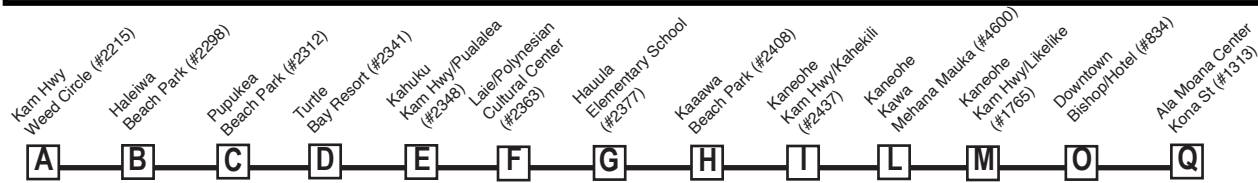

Route 60 - Honolulu - Kaneohe - Haleiwa

Effective 6/2/24

State Holiday: Eastbound Via Kamehameha Hwy/Likelike Hwy to Downtown/Ala Moana Center

	A	B	C	D	E	F	G	H	I	L	M	O	Q
.....	.....	.....	.....	.....	.....	.....	.....	▲ Kahekili/Kam-422a	433a	438a	500a	514a	
.....	.....	.....	.....	.....	.....	.....	.....	▲ Kahekili/Kam-450a	501a	508a	531a	545a	
.....	.....	.....	.....	.....	.....	.....	.....	▲ Kahekili/Kam-520a	531a	538a	601a	617a	
.....	.....	.....	.....	.....	.....	.....	.....	▲ Kahekili/Kam-554a	606a	613a	638a	654a	
.....	.....	.....	.....	.....	.....	.....	.....	▲ Kahekili/Kam-622a	635a	642a	708a	725a	
523a	528a	538a	555a	603a	612a	619a	635a	651a	704a	713a	741a	758a	
548a	553a	603a	624a	632a	641a	648a	704a	720a	733a	742a	809a	826a	
613a	619a	629a	650a	658a	709a	716a	732a	748a	801a	810a	836a	853a	
642a	648a	658a	720a	728a	739a	746a	802a	818a	831a	840a	906a	923a	
713a	719a	729a	751a	759a	809a	816a	832a	848a	901a	910a	936a	953a	
741a	747a	757a	822a	830a	840a	847a	903a	919a	931a	940a	1006a	1023a	
812a	818a	828a	853a	901a	911a	918a	933a	949a	1001a	1010a	1035a	1052a	
846a	852a	902a	923a	931a	941a	948a	1003a	1019a	1031a	1040a	1105a	1124a	
916a	922a	932a	953a	1001a	1011a	1018a	1033a	1049a	1101a	1110a	1135a	1154a	
945a	951a	1001a	1022a	1030a	1040a	1047a	1102a	1118a	1131a	1140a	1205p	1222p	
1012a	1019a	1031a	1052a	1100a	1110a	1117a	1132a	1148a	1201p	1210p	1235p	1252p	
1042a	1049a	1101a	1122a	1130a	1140a	1147a	1202p	1218p	1231p	1240p	105p	122p	
1108a	1116a	1129a	1150a	1158a	1209p	1217p	1232p	1248p	101p	110p	135p	152p	
1138a	1146a	1159a	1220p	1228p	1239p	1247p	102p	118p	131p	140p	205p	222p	
1206p	1214p	1229p	1250p	1258p	109p	117p	132p	148p	201p	210p	236p	253p	
1232p	1240p	1255p	119p	128p	139p	147p	202p	218p	232p	241p	308p	328p	
103p	111p	127p	151p	200p	212p	220p	236p	252p	306p	315p	345p	405p	
134p	142p	158p	222p	231p	243p	251p	307p	323p	336p	345p	417p	437p	
205p	213p	229p	253p	302p	314p	322p	338p	354p	407p	416p	449p	510p	
235p	243p	259p	323p	331p	343p	351p	407p	423p	436p	445p	516p	538p	
305p	313p	329p	353p	401p	412p	420p	435p	451p	504p	513p	543p	604p	
335p	343p	359p	423p	431p	442p	450p	505p	521p	533p	542p	610p	627p	
406p	413p	427p	451p	459p	510p	518p	533p	549p	601p	608p	633p	650p	
438p	445p	459p	522p	530p	541p	549p	604p	619p	631p	638p	703p	725p	
511p	518p	530p	553p	601p	612p	619p	634p	649p	701p	708p	731p	753p	
541p	548p	600p	623p	631p	642p	649p	704p	719p	731p	738p	801p	820p	
644p	651p	702p	725p	733p	743p	750p	805p	819p	831p	837p	859p	917p	
749p	756p	806p	828p	836p	845p	852p	906p	920p	931p	937p	959p	1019p	
850p	857p	907p	928p	936p	945p	952p	1006p	1020p	1031p	1036p	1057p	1109p	
951p	957p	1007p	1028p	1036p	1045p	1052p	1106p	1120p	1131p	1136p	1157p	1208a	

Route 60 Destination Signs:

Westbound:

- To Haleiwa - 60 KANEOHE - HALEIWA
- To Windward Mall - 60 KANEOHE - WINDWARD MALL

Eastbound:

- From Haleiwa to Ala Moana Center-Kona Street - 60 HONOLULU - ALA MOANA CENTER

Route 60 Symbols:

- ▲ - Begins at Kahekili/Kamehameha (HEA bus stop #1742)
- - Begins at Alakea/Nimitz 1 minute earlier
- - Begins at Anoi/Hinamoe 2-3 minutes earlier
- - Ends at Weed/Kaukonahua

NOTE: P.M. school trips subject to change based on school dismissal times.