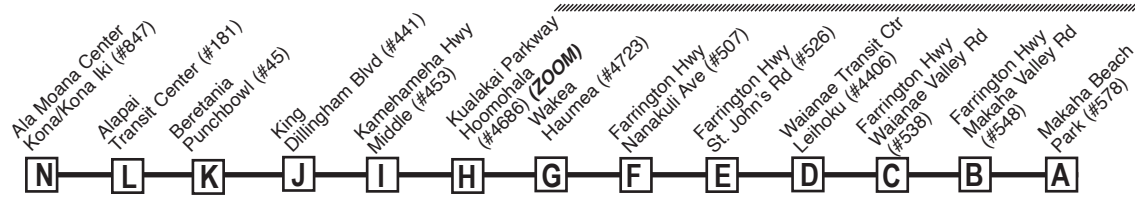

Route C CountryExpress! ZOOM* 6:00 A.M. - 6:00 P.M. Effective 6/2/24

Sunday: Honolulu to Kapolei and Makaha

Z O O M

.....	.....	.....	.....	.....	255a	306a	317a	324a	327a	330a	334a	342a
.....	.....	.....	.....	.....	355a	406a	417a	424a	427a	430a	434a	442a
.....	.....	.....	.....	.....	450a	501a	512a	519a	522a	525a	529a	537a
445a	454a	456a	501a	509a	529a	540a	551a	558a	601a	604a	608a	616a
515a	524a	526a	531a	539a	559a	610a	621a	629a	632a	635a	639a	647a
545a	554a	556a	601a	609a	629a	640a	652a	700a	704a	707a	712a	720a
615a	624a	626a	631a	639a	659a	711a	723a	731a	735a	738a	743a	751a
640a	650a	652a	657a	705a	725a	737a	749a	757a	801a	804a	809a	817a
710a	720a	722a	727a	735a	755a	807a	819a	827a	831a	834a	839a	847a
740a	750a	752a	757a	805a	825a	837a	849a	858a	902a	905a	910a	918a
805a	815a	817a	822a	830a	850a	902a	914a	923a	927a	930a	935a	943a
830a	840a	842a	847a	855a	917a	929a	941a	950a	954a	957a	1002a	1010a
900a	910a	912a	918a	927a	949a	1001a	1013a	1022a	1026a	1029a	1034a	1042a
930a	941a	943a	949a	958a	1020a	1032a	1044a	1053a	1057a	1100a	1105a	1113a
1000a	1011a	1013a	1019a	1028a	1050a	1102a	1114a	1124a	1128a	1131a	1136a	1144a
1030a	1041a	1043a	1049a	1058a	1120a	1132a	1144a	1154a	1158a	1201p	1206p	1214p
1100a	1113a	1115a	1121a	1130a	1152a	1204p	1216p	1226p	1230p	1233p	1238p	1246p
1130a	1143a	1145a	1151a	1200p	1222p	1234p	1247p	1257p	101p	104p	109p	117p
1200p	1213p	1215p	1221p	1230p	1252p	104p	117p	127p	131p	134p	139p	147p
1225p	1238p	1240p	1246p	1255p	117p	129p	142p	152p	156p	159p	204p	212p
1255p	108p	110p	116p	125p	149p	201p	214p	224p	228p	231p	236p	244p
120p	133p	135p	141p	150p	214p	227p	240p	250p	254p	257p	302p	310p
150p	203p	205p	211p	220p	244p	257p	311p	320p	324p	327p	332p	340p
220p	233p	235p	241p	250p	320p	333p	347p	356p	400p	403p	408p	416p
250p	303p	305p	311p	320p	355p	409p	422p	431p	435p	438p	443p	451p
320p	333p	335p	341p	350p	429p	443p	456p	505p	509p	512p	517p	525p
350p	403p	405p	411p	420p	500p	514p	527p	536p	540p	543p	548p	556p
420p	433p	435p	441p	450p	524p	538p	551p	600p	604p	607p	612p	620p
450p	502p	504p	510p	519p	551p	604p	616p	625p	629p	632p	637p	645p
520p	531p	533p	539p	548p	618p	630p	642p	651p	655p	658p	703p	711p
550p	601p	603p	609p	618p	644p	656p	708p	717p	721p	724p	728p	736p
625p	636p	638p	644p	653p	717p	729p	741p	750p	754p	757p	801p	809p
730p	739p	741p	746p	754p	815p	826p	837p	846p	849p	852p	856p	904p
830p	839p	841p	846p	854p	914p	925p	936p	945p	948p	951p	955p	1003p

Route C CountryExpress! Destination Signs & Symbols

Westbound:

To Makaha Beach: C COUNTRY EXPRESS! MAKAHA

To Nanakuli/Farrington: C COUNTRY EXPRESS! NANAKULI

Eastbound:

To Ala Moana Center: C COUNTRY EXPRESS! ALA MOANA

To Kalihi Transit Center: C COUNTRY EXPRESS! KALIHI TRANSIT CTR

To Kualakai Pkwy/Hoomohala: COUNTRY EXPRESS! UH WEST OAHU STATION

To Honokai Hale: COUNTRY EXPRESS! HONOKAI HALE

L - Starts at Lawaia/Makau 4 minutes earlier

Bold indicates PM service.

Schedule to change without notice.

All buses are lift and bicycle rack equipped.

ZOOM*