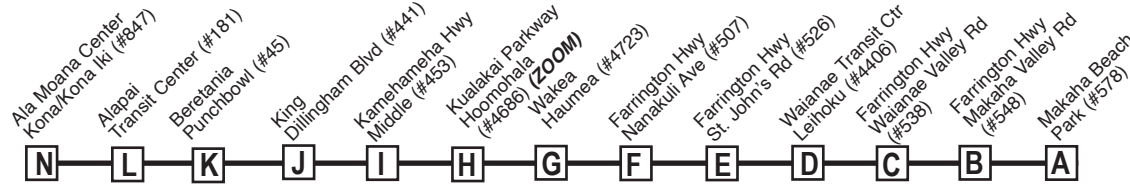

Route C CountryExpress! ZOOM* 6:00 A.M. - 6:00 P.M.

Effective 6/2/24

State Holiday: Honolulu to Kapolei and Makaha

Z O O M

.....	.....	.....	.....	.....	255a	305a	316a	323a	326a	329a	333a	341a
.....	.....	.....	.....	.....	355a	405a	416a	423a	426a	429a	433a	441a
.....	.....	.....	.....	.....	450a	500a	511a	518a	521a	524a	528a	536a
445a	455a	456a	500a	509a	529a	539a	550a	557a	600a	603a	607a	615a
515a	525a	526a	530a	539a	559a	609a	620a	627a	630a	635a	639a	647a
545a	555a	556a	600a	609a	629a	639a	650a	657a	701a	706a	711a	719a
615a	625a	626a	630a	639a	700a	710a	721a	728a	732a	737a	742a	750a
640a	651a	652a	656a	705a	727a	737a	748a	755a	759a	804a	809a	817a
710a	721a	722a	726a	735a	757a	807a	818a	825a	829a	834a	839a	847a
740a	751a	752a	756a	805a	827a	837a	848a	856a	900a	905a	910a	918a
810a	821a	822a	826a	835a	857a	908a	919a	927a	931a	936a	941a	949a
845a	856a	857a	901a	910a	932a	943a	954a	1002a	1006a	1011a	1016a	1024a
910a	921a	923a	928a	938a	1000a	1011a	1023a	1031a	1035a	1040a	1045a	1053a
940a	951a	953a	958a	1008a	1028a	1039a	1051a	1059a	1103a	1108a	1113a	1121a
1010a	1021a	1023a	1028a	1038a	1058a	1110a	1122a	1130a	1134a	1139a	1144a	1152a
1035a	1046a	1048a	1053a	1103a	1123a	1135a	1147a	1155a	1159a	1204p	1209p	1217p
1100a	1111a	1113a	1118a	1128a	1148a	1200p	1212p	1220p	1224p	1229p	1234p	1242p
1130a	1143a	1145a	1150a	1200p	1220p	1232p	1246p	1254p	1258p	103p	108p	116p
1200p	1213p	1215p	1220p	1230p	1250p	102p	116p	124p	128p	133p	138p	146p
1230p	1243p	1245p	1250p	100p	120p	132p	146p	154p	158p	203p	208p	216p
100p	113p	115p	120p	130p	150p	202p	216p	224p	228p	233p	238p	246p
125p	138p	140p	145p	155p	215p	227p	241p	249p	253p	258p	303p	311p
150p	203p	205p	210p	220p	240p	251p	305p	313p	317p	322p	327p	335p
220p	233p	235p	240p	250p	310p	321p	335p	343p	347p	352p	357p	405p
250p	303p	305p	310p	320p	340p	352p	406p	414p	418p	423p	428p	436p
320p	333p	335p	340p	350p	410p	422p	436p	444p	448p	453p	458p	506p
350p	403p	405p	410p	420p	440p	452p	506p	514p	518p	523p	528p	536p
420p	433p	435p	440p	450p	510p	521p	535p	543p	547p	552p	557p	605p
450p	503p	505p	510p	520p	540p	551p	604p	612p	616p	621p	626p	634p
520p	531p	533p	538p	548p	608p	619p	631p	639p	643p	648p	653p	701p
555p	606p	608p	613p	623p	643p	654p	706p	713p	717p	722p	726p	734p
625p	636p	638p	643p	653p	713p	723p	734p	741p	745p	750p	754p	802p
725p	735p	736p	740p	749p	810p	820p	831p	838p	841p	846p	850p	858p
830p	840p	841p	845p	854p	914p	924p	935p	942p	945p	950p	954p	1002p
930p	940p	941p	945p	954p	1014p	1024p	1035p	1042p	1045p	1050p	1054p	1102p

Route C CountryExpress! Destination Signs & Symbols

Westbound:

To Makaha Beach: C COUNTRY EXPRESS! MAKAHA

To Nanakuli/Farrington: C COUNTRY EXPRESS! NANAKULI

Eastbound:

To Ala Moana Center: C COUNTRY EXPRESS! ALA MOANA

To Kalihi Transit Center: C COUNTRY EXPRESS! KALIHI TRANSIT CTR

To Kualakai Pkwy/Hoomohala: COUNTRY EXPRESS! UH WEST OAHU STATION

To Honokai Hale: COUNTRY EXPRESS! HONOKAI HALE

L - Starts at Lawaia/Makau 4 minutes earlier

Bold indicates PM service.

Schedule to change without notice.

All buses are lift and bicycle rack equipped.

ZOOM*