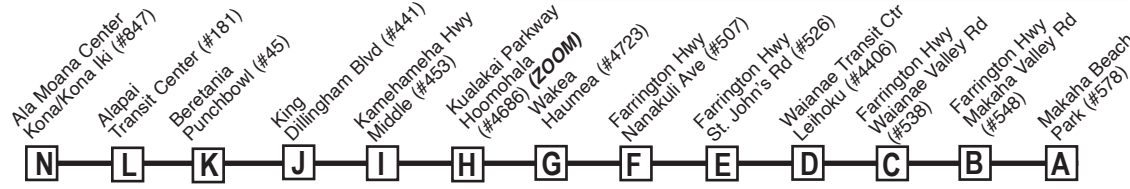

Route C CountryExpress! ZOOM* 6:00 A.M. - 6:00 P.M.

Effective 6/2/24

Weekday: Honolulu to Kapolei and Makaha

Z O O M

N	L	K	J	I	H	G	F	E	D	C	B	A
.....	.....	.....	.....	.....	254a	305a	316a	323a	326a	329a	333a	342a
.....	.....	.....	.....	.....	354a	405a	416a	423a	426a	429a	433a	442a
.....	.....	.....	.....	.....	449a	500a	511a	518a	521a	524a	528a	537a
452a	500a	501a	505a	514a	534a	545a	556a	603a	606a	609a	613a	622a
522a	530a	531a	535a	544a	604a	615a	627a	634a	638a	643a	647a	656a
552a	600a	601a	605a	614a	634a	645a	657a	704a	708a	713a	718a	727a
626a	634a	635a	639a	648a	708a	719a	731a	738a	742a	747a	752a	801a
656a	704a	705a	709a	718a	738a	749a	801a	808a	812a	817a	822a	831a
726a	734a	735a	739a	748a	808a	819a	831a	838a	842a	847a	852a	901a
755a	803a	804a	808a	817a	837a	849a	901a	909a	913a	918a	923a	932a
825a	833a	834a	838a	847a	907a	919a	931a	939a	943a	948a	953a	1002a
854a	902a	904a	909a	918a	938a	950a	1002a	1010a	1014a	1019a	1024a	1033a
925a	933a	935a	940a	950a	1010a	1022a	1034a	1042a	1046a	1051a	1056a	1105a
955a	1003a	1005a	1010a	1020a	1040a	1052a	1104a	1112a	1116a	1121a	1126a	1135a
1025a	1033a	1035a	1040a	1050a	1110a	1122a	1134a	1142a	1146a	1151a	1156a	1205p
1055a	1103a	1105a	1110a	1120a	1140a	1152a	1204p	1212p	1216p	1221p	1226p	1236p
1120a	1128a	1130a	1135a	1145a	1206p	1218p	1230p	1240p	1245p	1250p	1256p	106p
1145a	1153a	1155a	1200p	1210p	1232p	1244p	102p	112p	117p	122p	128p	138p
1210p	1218p	1220p	1225p	1235p	1257p	109p	127p	137p	142p	147p	153p	203p
1235p	1243p	1245p	1253p	103p	125p	137p	155p	205p	210p	215p	221p	231p
105p	113p	115p	123p	133p	155p	208p	226p	236p	241p	246p	252p	302p
130p	138p	140p	148p	158p	223p	236p	254p	304p	309p	314p	320p	330p
155p	203p	205p	213p	223p	248p	301p	319p	329p	334p	339p	345p	355p
225p	233p	235p	243p	253p	318p	331p	353p	403p	408p	413p	419p	429p
255p	303p	305p	313p	323p	348p	401p	426p	436p	441p	446p	452p	502p
325p	333p	335p	343p	353p	425p	439p	504p	514p	519p	524p	530p	540p
355p	403p	405p	412p	422p	457p	511p	536p	546p	551p	556p	602p	611p
425p	433p	435p	442p	452p	527p	541p	603p	613p	618p	623p	629p	638p
455p	503p	505p	512p	522p	557p	610p	624p	634p	639p	644p	650p	659p
525p	533p	535p	542p	552p	623p	636p	650p	700p	705p	710p	715p	724p
555p	603p	605p	611p	621p	651p	704p	716p	725p	730p	735p	740p	749p
625p	633p	635p	641p	651p	718p	730p	742p	751p	756p	801p	806p	815p
720p	728p	729p	735p	744p	807p	819p	831p	840p	843p	848p	853p	902p
825p	833p	834p	840p	849p	909p	921p	933p	942p	945p	950p	955p	1004p
925p	933p	934p	940p	949p	1009p	1021p	1033p	1042p	1045p	1050p	1055p	1104p

Route C CountryExpress! Destination Signs & Symbols

Westbound:

To Makaha Beach: C COUNTRY EXPRESS! MAKAHA

To Nanakuli/Farrington: C COUNTRY EXPRESS! NANAKULI

Eastbound:

To Ala Moana Center: C COUNTRY EXPRESS! ALA MOANA

To Kalihi Transit Center: C COUNTRY EXPRESS! KALIHI TRANSIT CTR

To Kualakai Pkwy/Hoomohala: COUNTRY EXPRESS! UH WEST OAHU STATION

To Honokai Hale: C COUNTRY EXPRESS! HONOKAI HALE

L - Starts at Lawaia/Makau 4 minutes earlier

Bold indicates PM service.

Schedule to change without notice.

All buses are lift and bicycle rack equipped.

ZOOM*