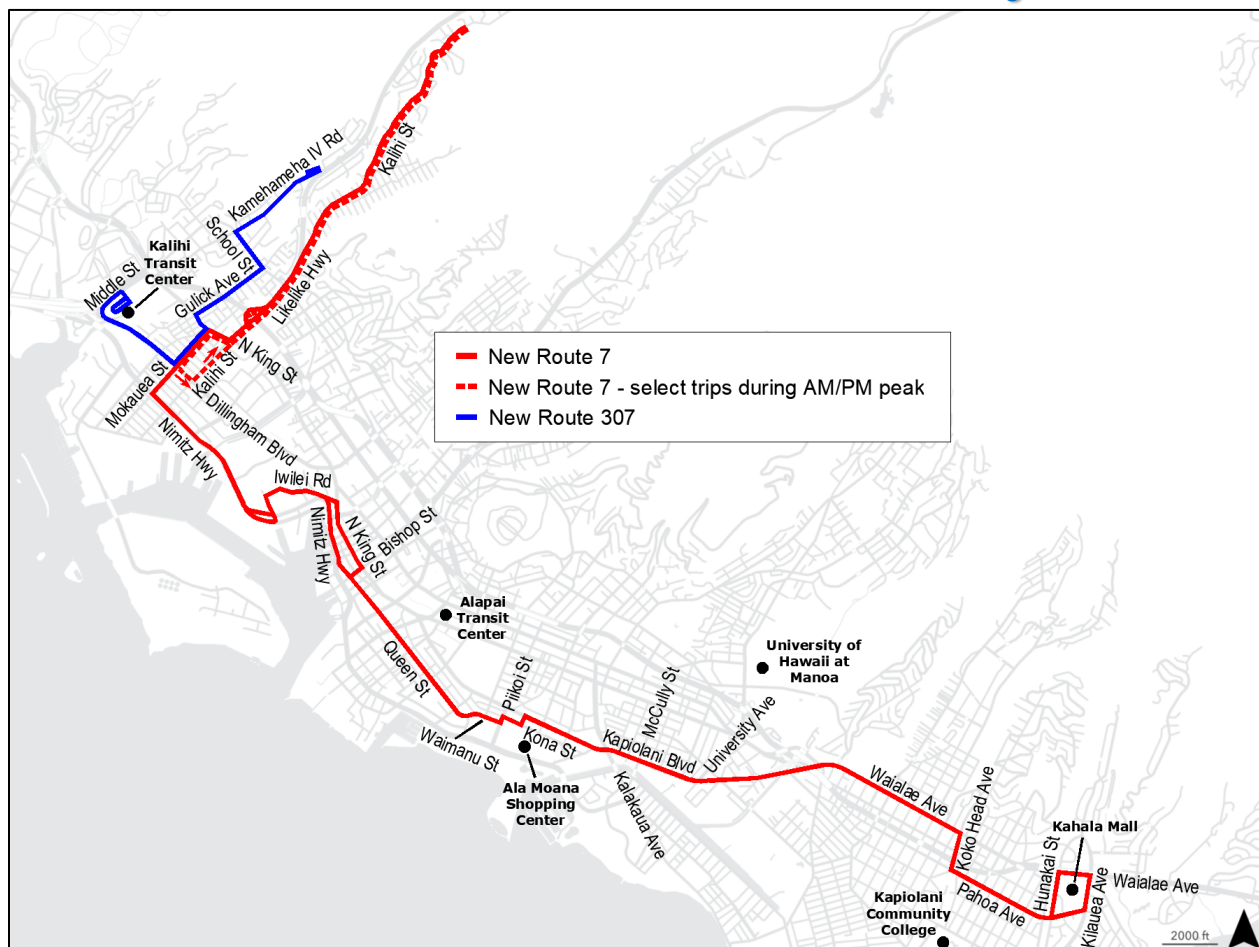

City and County of Honolulu

Effective Sunday, August 18, 2024

Route 9 Kaimuki-Pearl Harbor will be discontinued

Route 7 Kalihi Valley will be restructured

New Route 307 Kamehameha IV-Kalihi Transit Center

Discontinued Route 9: Kapiolani Community College-Kaimuki/Waialae Ave-Kapiolani/Ala Moana-Hotel St-Dillingham-Nimitz-Radford Dr-Pearl Harbor

Service options** along Discontinued Route 9:

- **Rts 2/2L**: Kapiolani Community College – 18th/Pahoa Ave
- **New Rt 7**: 18th/Pahoa Ave – Kaimuki Town/Waialae Ave – Kapiolani Blvd/Ala Moana Shop Ctr
- **Rt 40**: Kapiolani Blvd/Ala Moana Shop Ctr – Downtown/Hotel St – Dillingham – Nimitz
- Nimitz – Radford Dr – Joint Base Pearl Harbor-Hickam (JBPHH)
  - No service on Valkenburg St & Center Dr
  - Radford Dr/NEX:
    - **Rt 1L**: Kaimuki/Waialae Ave-Moiliili-Downtown-Kalihi-Salt Lake-Radford Dr-Aloha Stadium
  - JBPHH: **Rt PH8** at Aloha Stadium

**For other connecting routes: Call 808-848-5555 (press 2), available daily 5:30am – 10:00pm
Schedule and route information: www.thebus.org

New Route 7 Kalihi-Kahala will serve the following areas:

Kalihi Valley – Kalihi – Iwilei – Downtown – Kakaako – Ala Moana – Moiliili – Kaimuki – Kahala Mall
(Kalihi St between Dillingham Blvd-N King St: AM/PM peak service, mauka-bound direction only)

New Route 307 will serve the following areas:

Kamehameha IV Rd – Gulick Ave – School St – Kalihi Transit Ctr – Dillingham Blvd – Mokauea St

For comments/questions: contact the DTS at 808-768-8372 or thebusstop@honolulu.gov.
For schedule and route information: www.thebus.org or call 808-848-5555 (press 2).