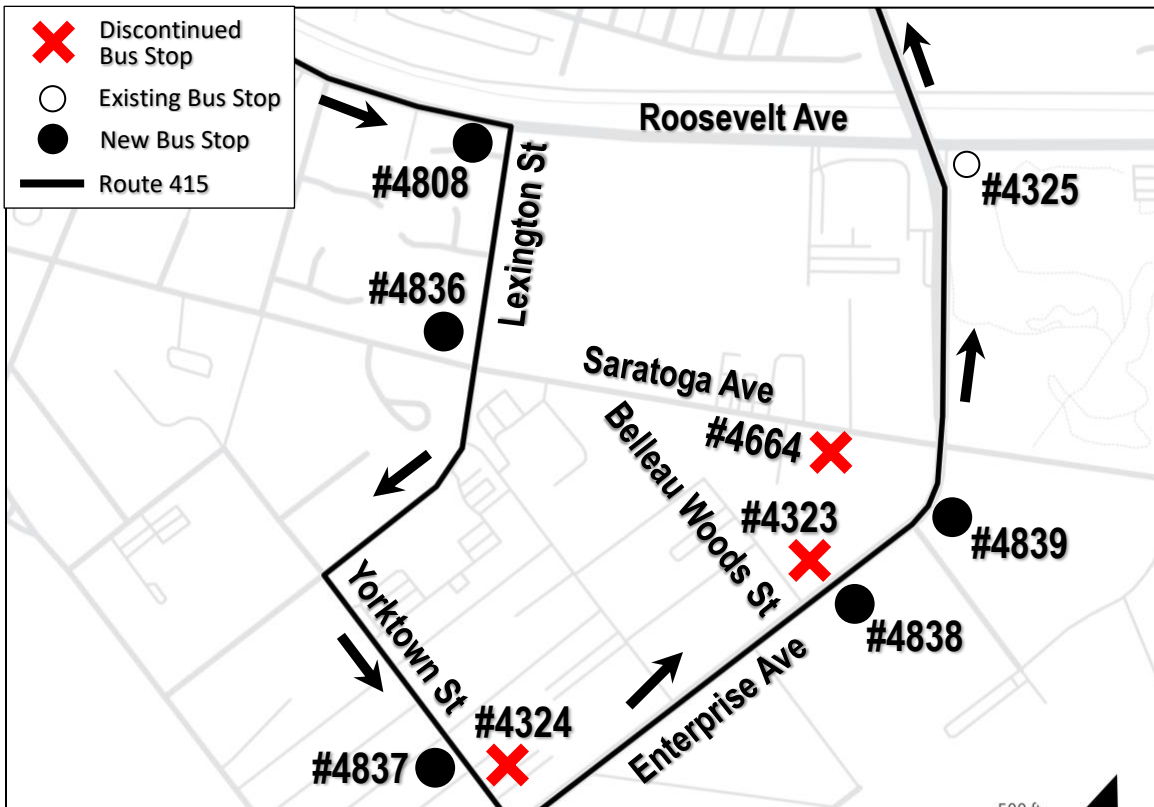

TheBus Rider Alert

City and County of Honolulu

Effective Sunday, March 2, 2025

DTS will discontinue the following bus stops:

- #4323 (Enterprise Ave + Belleau Woods St)
- #4324 (Yorktown St + Enterprise Ave)
- #4664 (Saratoga Ave + Enterprise St)

The nearest Route 415 bus stops will be at:

- #4839 (Enterprise Ave + Saratoga Ave)
- #4838 (Enterprise St + Opp Belleau Woods)
- #4837 (Yorktown St + Enterprise Ave)

For comments/questions: Contact the DTS at 808-768-8368 or thebusstop@honolulu.gov.

For schedule and route information: www.thebus.org or call 808-848-5555 (press 2).