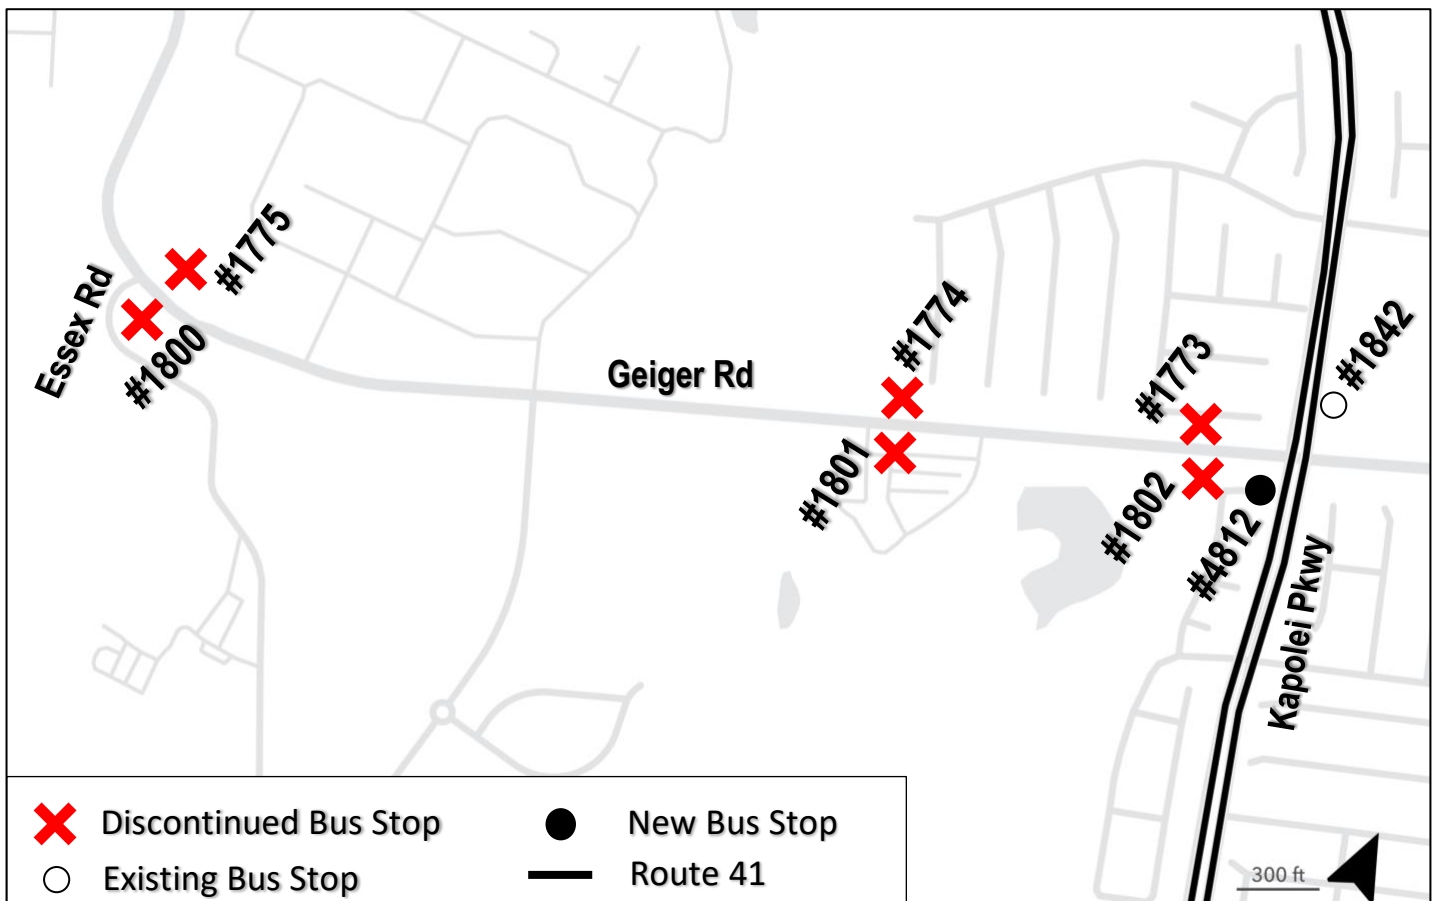

## Route Modifications Effective Sunday, March 2, 2025

DTS will discontinue the following bus stops:

### Ewa-bound

- #1800 (Roosevelt Ave + Essex Rd)
- #1801 (Geiger Rd + Coral Creek Golf Course)
- #1802 (Geiger Rd + Kapolei Pkwy)

### Kapolei-bound

- #1773 (Geiger Rd + Kapolei Pkwy)
- #1774 (Geiger Rd + Opp Coral Creek Golf Course)
- #1775 (Roosevelt Ave + Opp Essex Rd)

The nearest bus stops will be at:

- #1842 (Kapolei Pkwy + Geiger Rd)
- #4812 (Kapolei Pkwy + Geiger Rd)