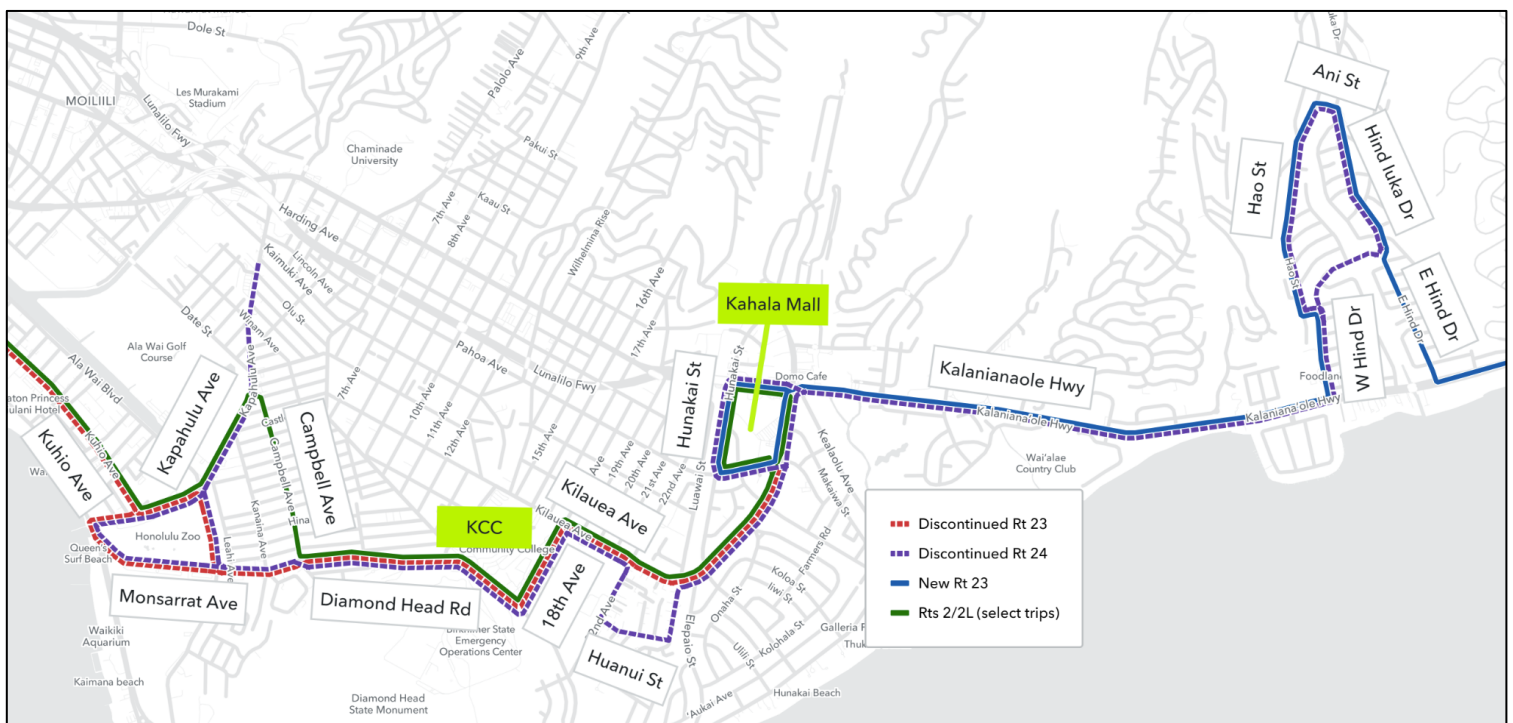

Effective Sunday, August 18, 2024

Route 24 Kapahulu-Aina Haina will be DISCONTINUED
Route 23 Ala Moana-Sea Life Park will be RESTRUCTURED

Discontinued Route 24 (Aina Haina-Kahala Mall-KCC-HNL Zoo-Kapahulu Shop. Ctr)

- New Rt 23 (Kahala Mall-Sea Life Park) will serve Aina Haina - Kahala Mall.
- Rt 2/2L services Kahala Mall - KCC - HNL Zoo
- Rt 13 services Hnl Zoo – Kapahulu Shop. Ctr
- No service on 22nd Ave, Huanui St, Puu Panini Ave

New Route 23 Kahala-Aina Haina-Sea Life Park

- Extend service into Aina Haina to replace discontinued Rt 24.
 - Discontinue service between Kahala Mall and Ala Moana.
- Alternative routes for discontinued service:
- Rts 2/2L: Kahala Mall-KCC-HNL Zoo-Kuhio Ave-Downtown
 - Rts 13, 20, 42, E: HNL Zoo-Waikiki-Ala Moana-Downtown
- Service between Aina Haina and Sea Life Park will remain unchanged.