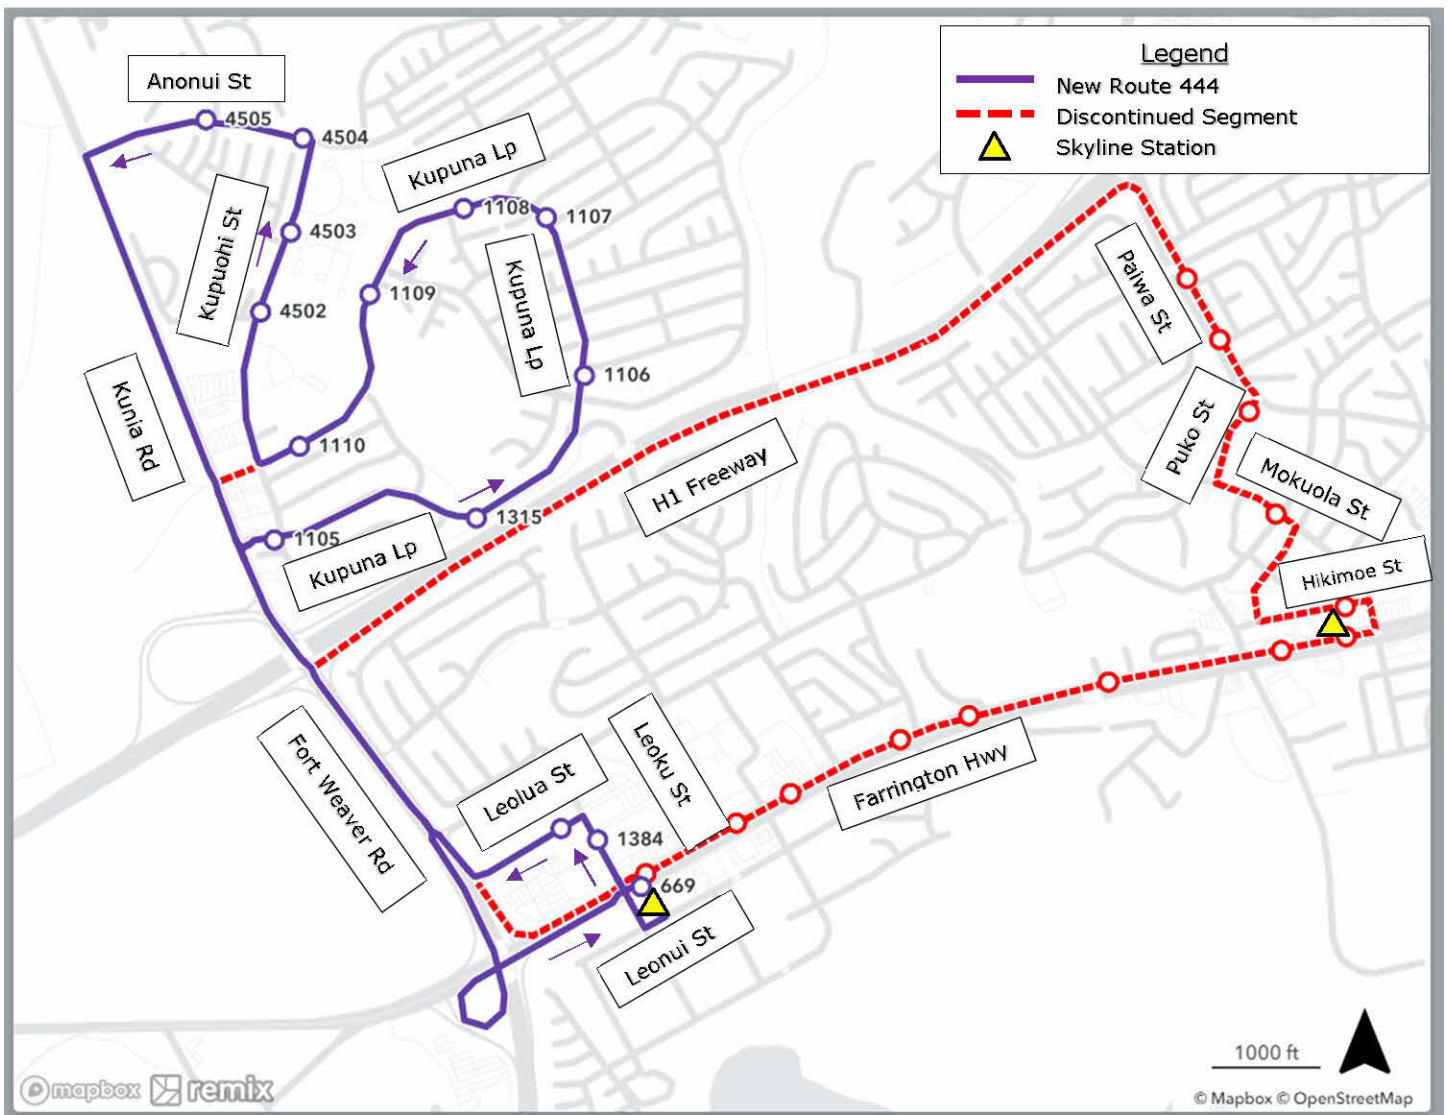

**Effective Sunday August 20, 2023**

**Route 434 Waipahu/Village Park will be DISCONTINUED and replaced by New Route 444 Hoaeae/Village Park-Royal Kunia.**

New Rt. 444 provides all day and weekend service between the Hoaeae West Loch Skyline Station and Village Park-Royal Kunia (Kupuna Lp/Kupuohi St/Anonui St)

**New Rt. 444 will not serve:**

**Farrington Hwy - Waipahu Transit Center/Hikimoe St  
Mokuola St - Puko St - Paiwa St**

**For comments/questions:**

contact the DTS at 808-768-8367 or [thebusstop@honolulu.gov](mailto:thebusstop@honolulu.gov).

**For schedule and route information:**

[www.thebus.org](http://www.thebus.org) or call 808-848-5555 (press 2).