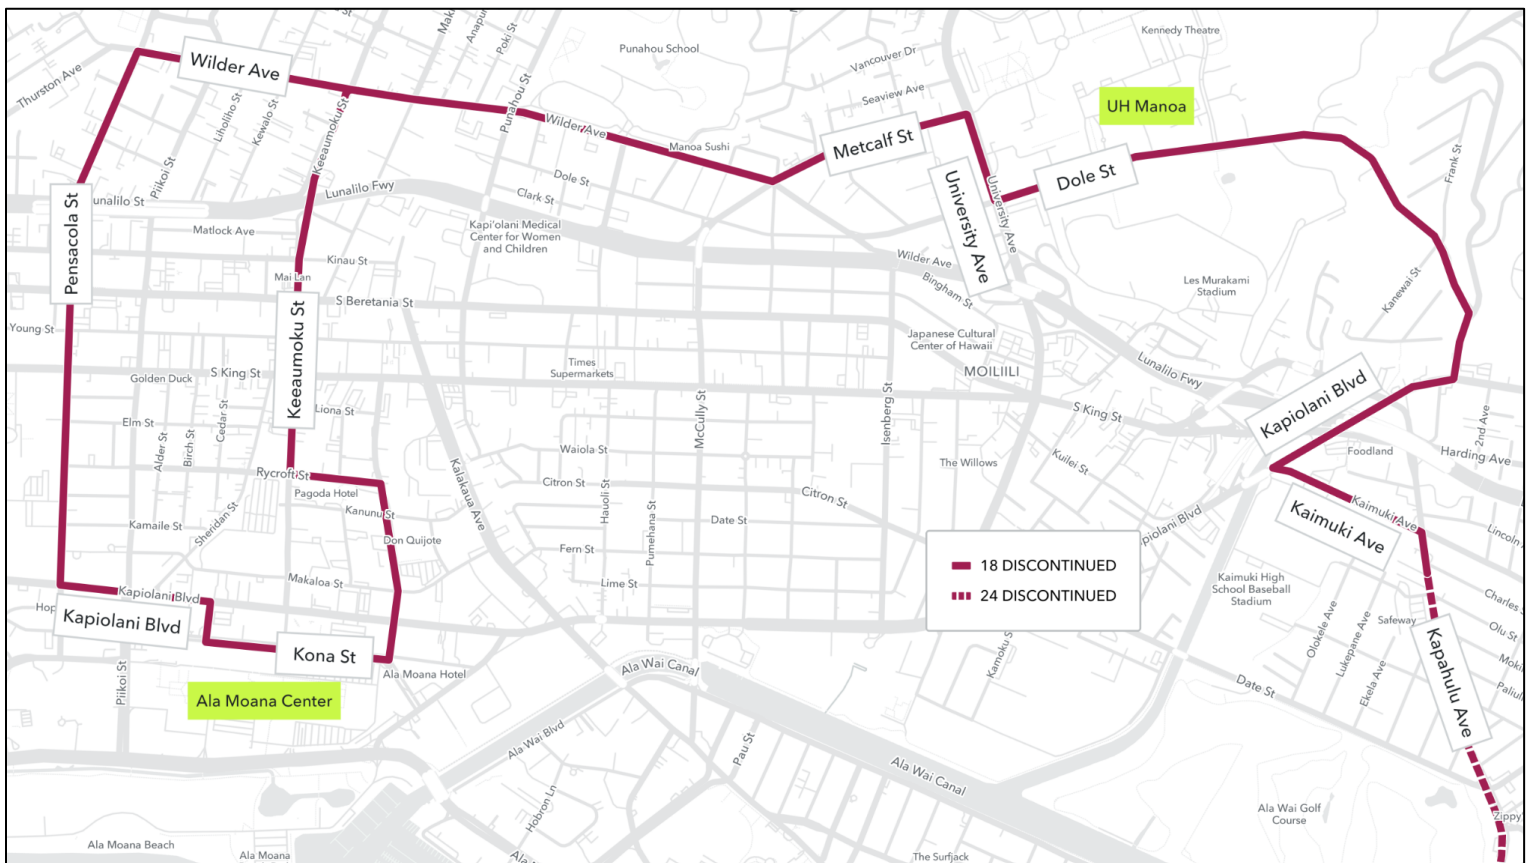

Effective Sunday, August 18, 2024
Route 18 Kapahulu - University - Ala Moana
will be DISCONTINUED.

Discontinued Route 18

(Kapahulu Shop. Center - St Louis Dr - UH Manoa - Wilder Ave - Ala Moana)

Other service options along discontinued Rt 18:

- Rts 13 & 14: Service between Kapahulu Shop. Ctr - St Louis Dr/Chaminade Univ.
- Rt 13: Service between Kapahulu Shop. Ctr - UH Manoa/Dole St/University Ave
- Rt 4: Service between UH Manoa/University Ave - Wilder Ave/Pensacola St
- Rt 102: Service between Wilder Ave/Keeaumoku St – Ala Moana Center
- Rt 8: Service between Wilder Ave/Pensacola St – Ala Moana Center
- Rt 24 (Kapahulu – Aina Haina) will be discontinued.

Other service options along discontinued Rt 24:

- Rts 13 & 14: Service between Kapahulu Shop. Ctr - Waikiki/HNL Zoo
- Rt 2/2L: Service between Waikiki/HNL Zoo - Campbell Ave - KCC - Kahala Mall
- New Rt 23: Service between Aina Haina - Kahala Mall.