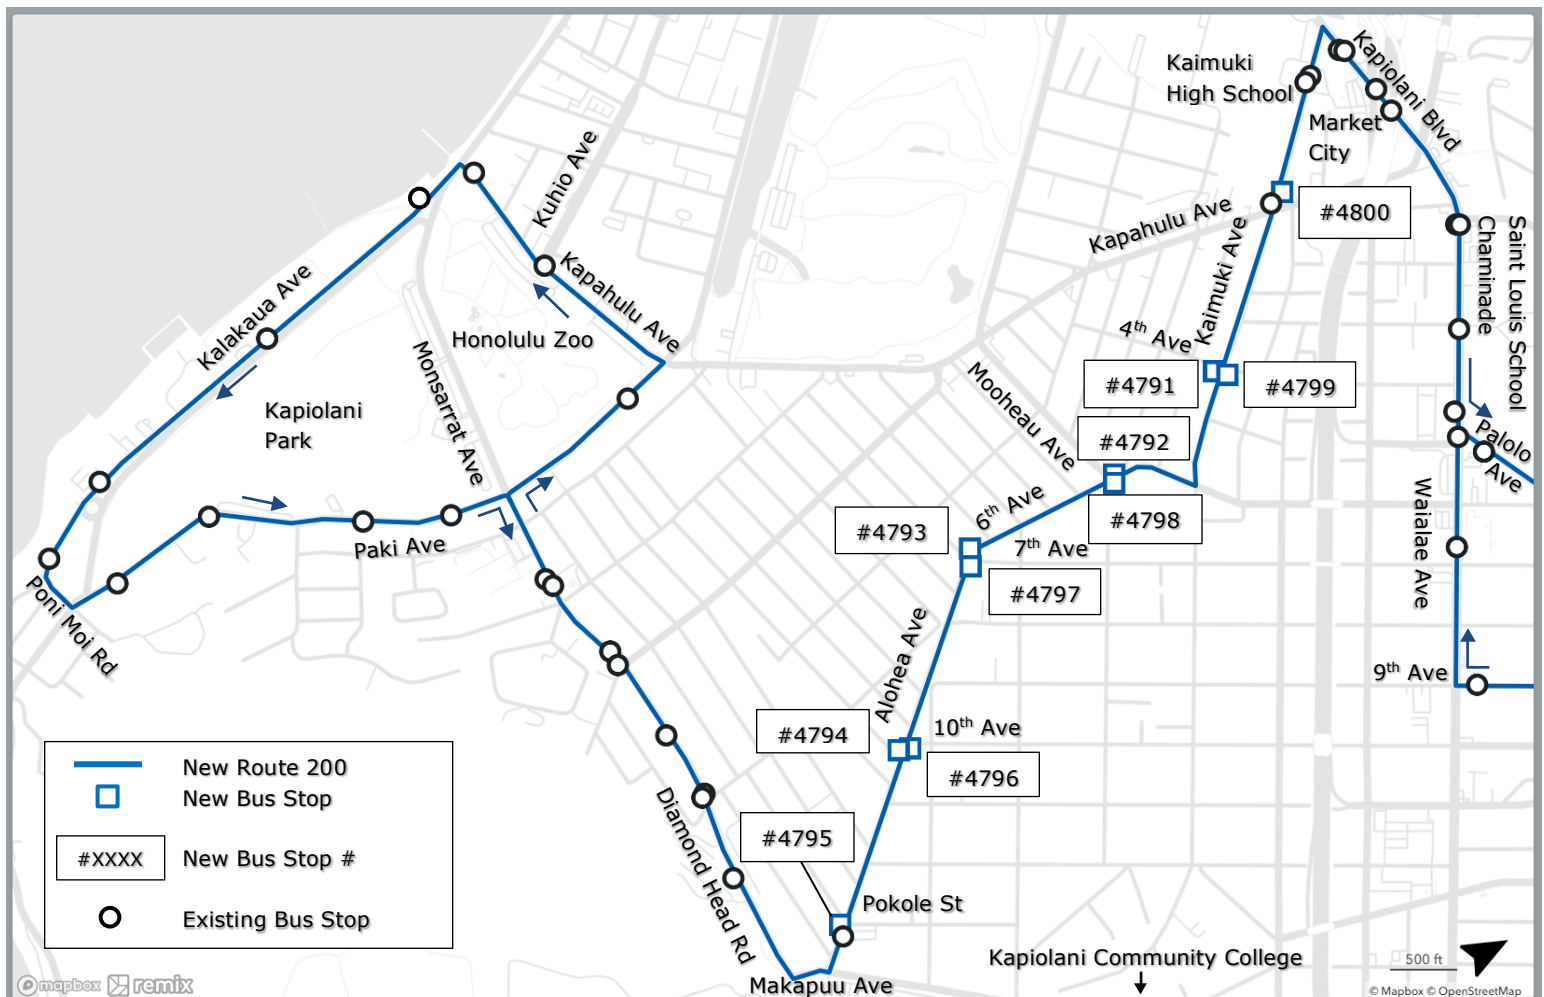

Effective Sunday, August 18, 2024

Route 9S Palolo Valley will be discontinued and replaced by **New Route 200 Kapiolani Park-Palolo Valley**

New Route 200 Service Areas:

- Palolo Valley (Routing unchanged from discontinued Route 9S)
- Waialae Ave
- Saint Louis/Chaminade
- Kaimuki Ave
- Market City/Kaimuki High School
- 6th Ave/Alohea Ave/Ruger Market
- Makapuu Ave/Kapiolani Community College
- Kapahulu Ave/Honolulu Zoo
- Kalakaua Ave/Waikiki Aquarium
- Kapiolani Park
- Poni Moi Rd/Paki Ave (New terminus location)

For comments/questions: contact the DTS at 808-768-8367 or thebusstop@honolulu.gov.
For schedule and route information: www.thebus.org or call 808-848-5555 (press 2).