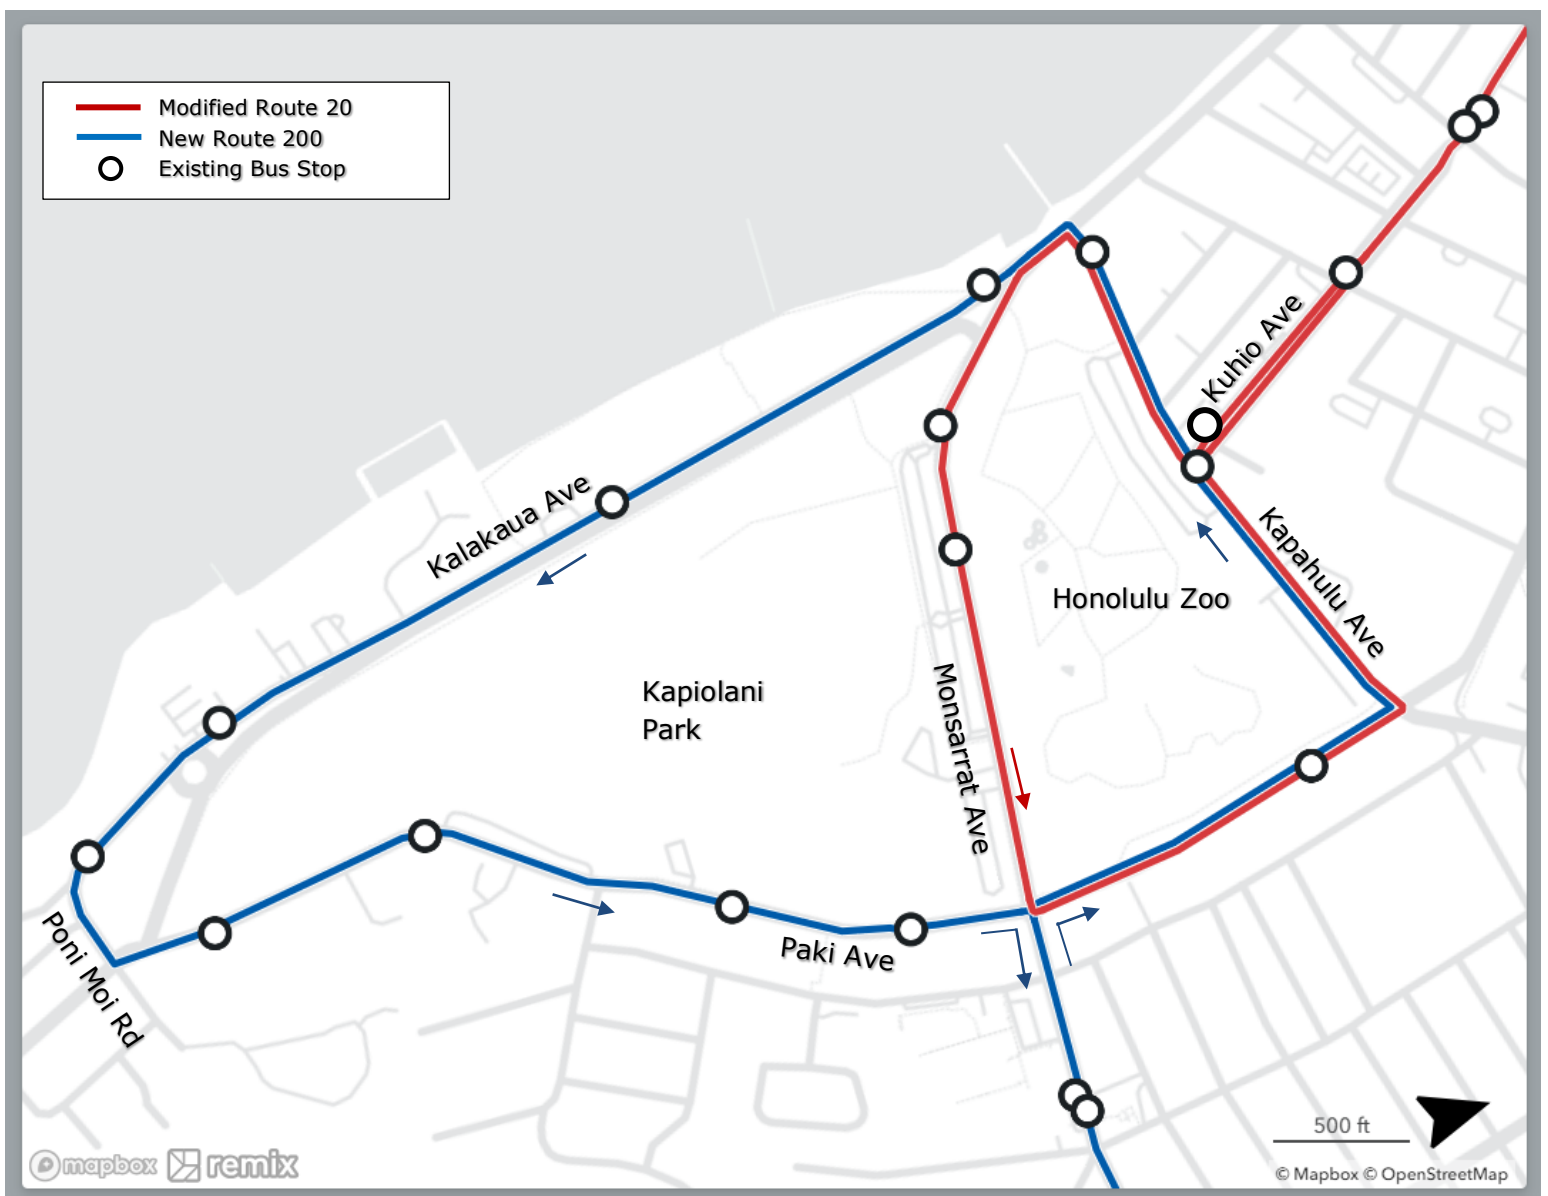

**Effective Sunday, August 18, 2024**

**Route 20 Aloha Stadium-Waikiki  
will be restructured.**

- Route 20 will be shortened and will not go around Kapiolani Park.
- The Route 20 terminus will be on Monsarrat Ave fronting the Waikiki Shell.
- The Kapiolani Park loop segment will be served by the New Route 200.