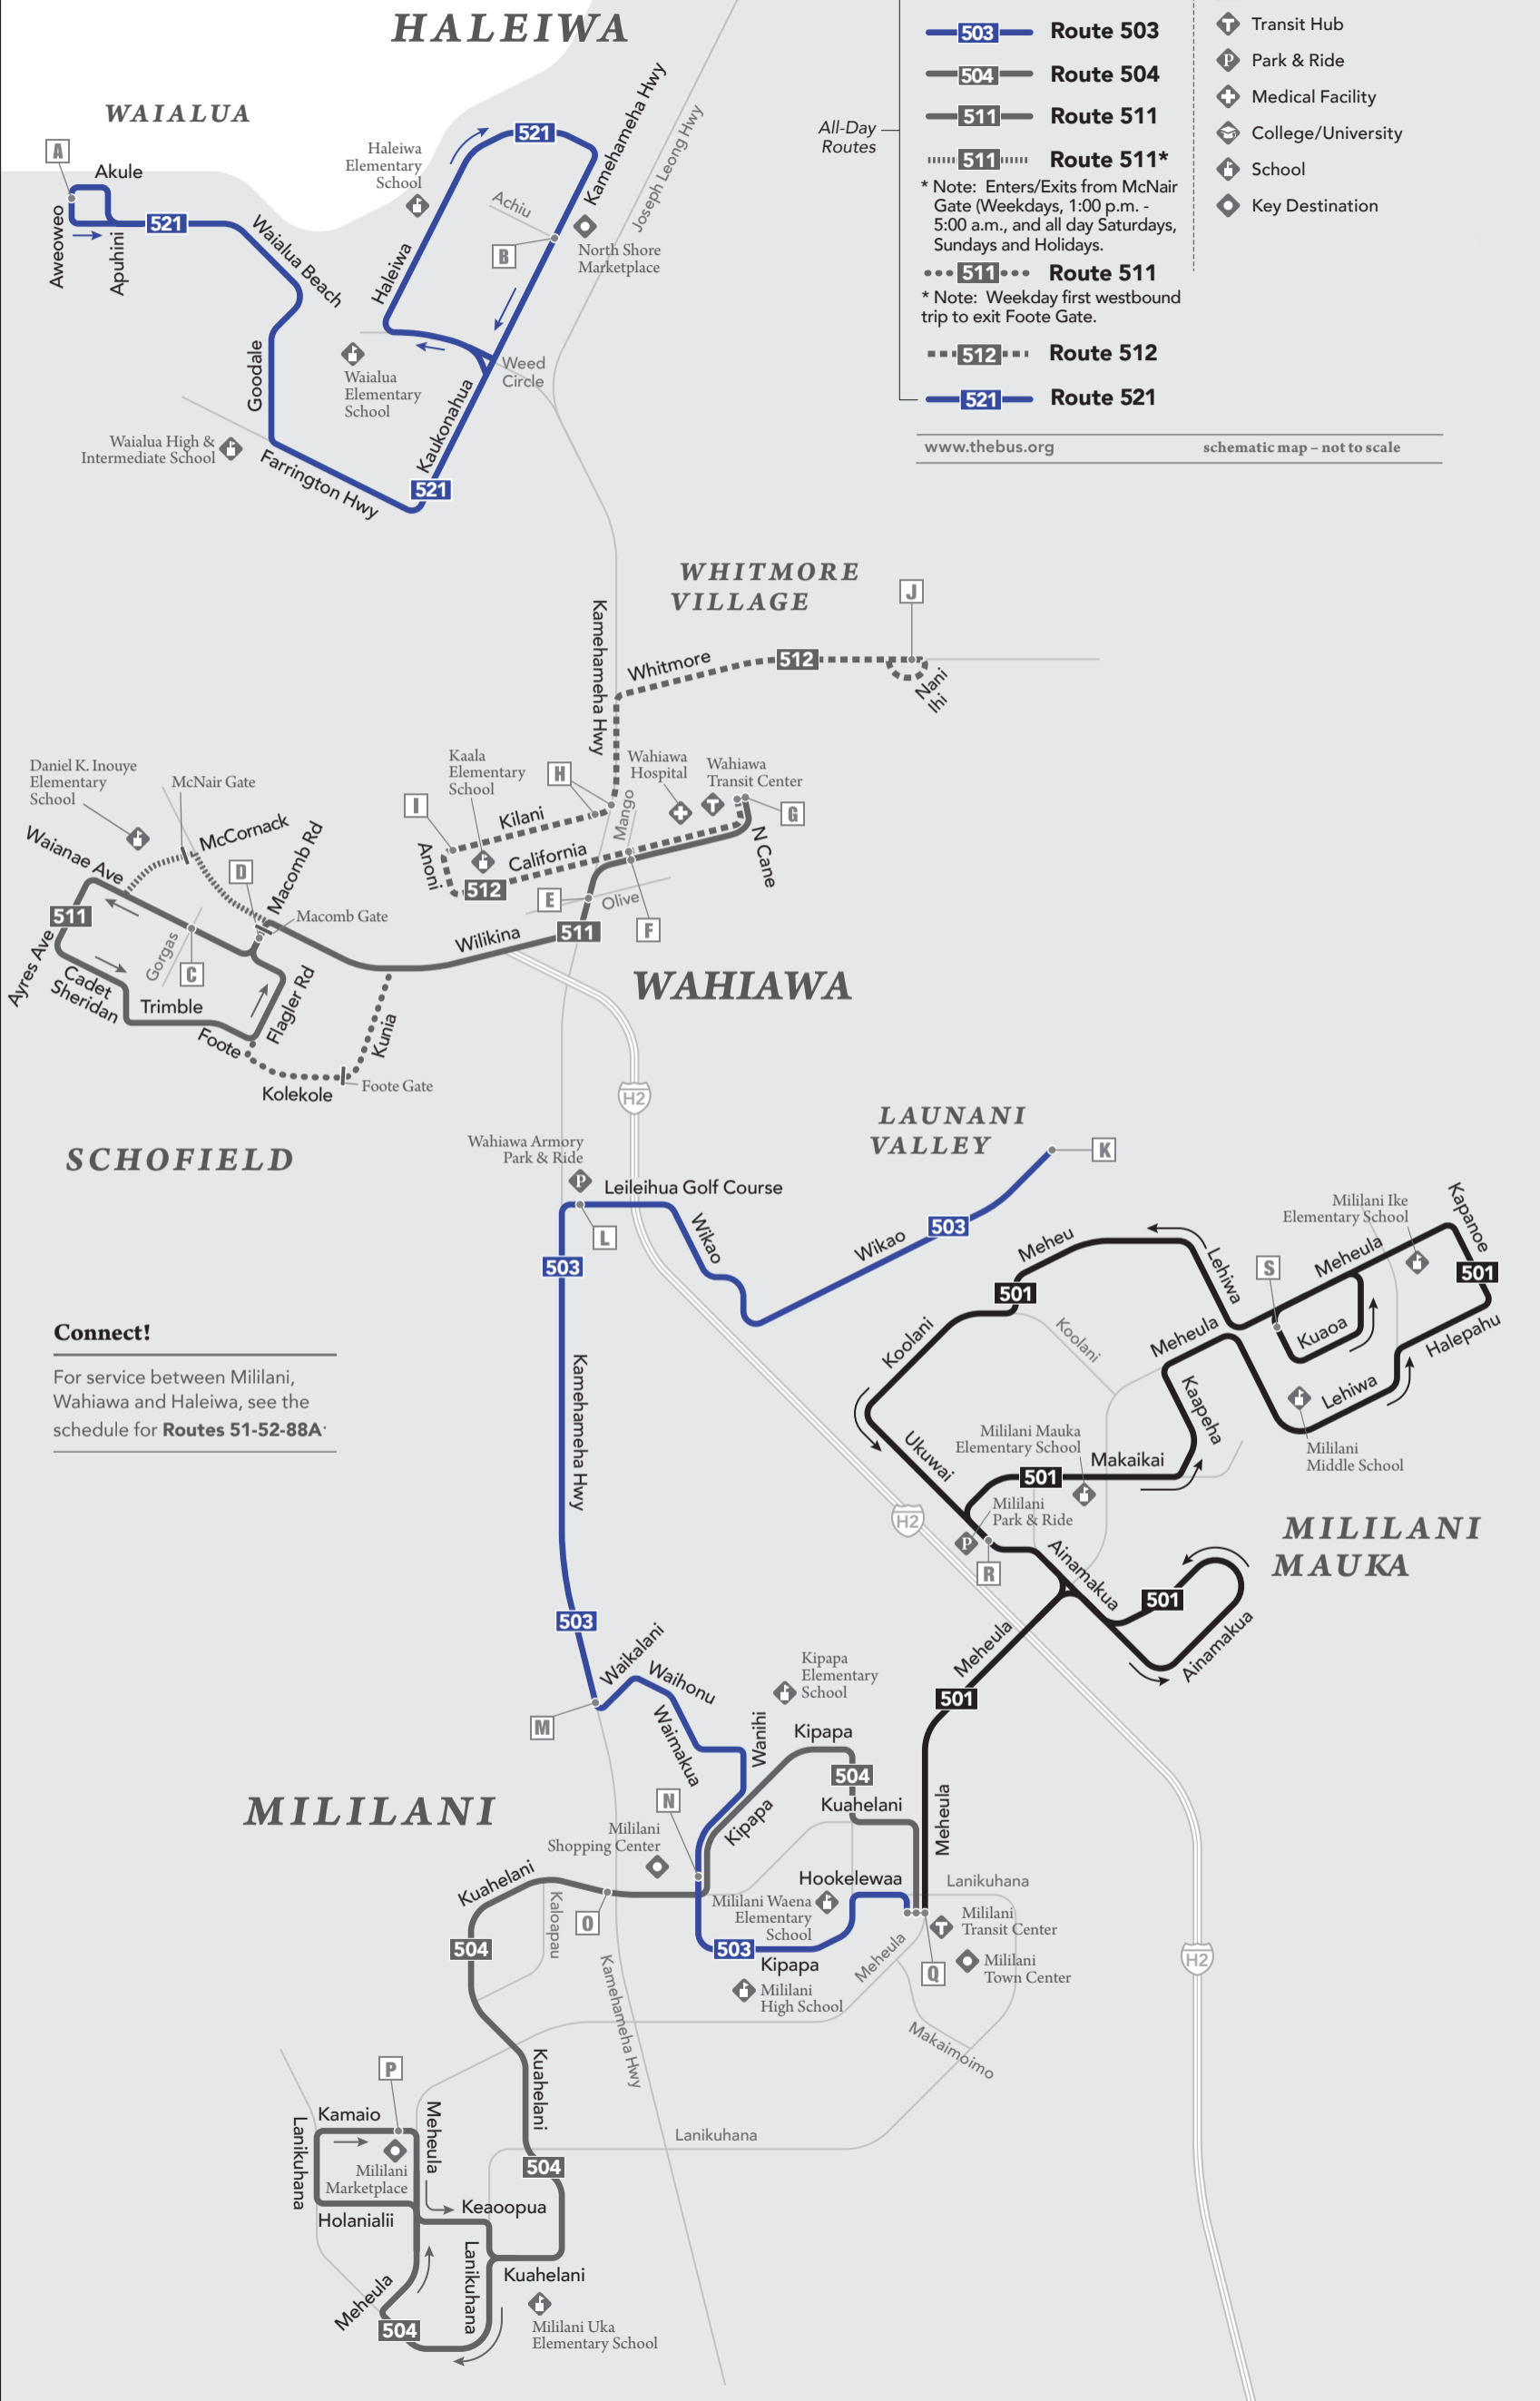

Legend

- Route 501**
- Route 503**
- Route 504**
- Route 511**
- Route 511***
- * Note: Enters/Exits from McNair Gate (Weekdays, 1:00 p.m. - 5:00 a.m., and all day Saturdays, Sundays and Holidays).
- Route 511**
- * Note: Weekday first westbound trip to exit Foote Gate.
- Route 512**
- Route 521**

- Timepoint
- Transit Hub
- Park & Ride
- Medical Facility
- College/University
- School
- Key Destination

All-Day Routes

www.thebus.org

schematic map - not to scale

SCHOFIELD

Connect!

For service between Mililani, Wahiawa and Haleiwa, see the schedule for **Routes 51-52-88A**.

WHITMORE VILLAGE

WAHIAWA

LAUNANI VALLEY

MILILANI

MILILANI MAUKA