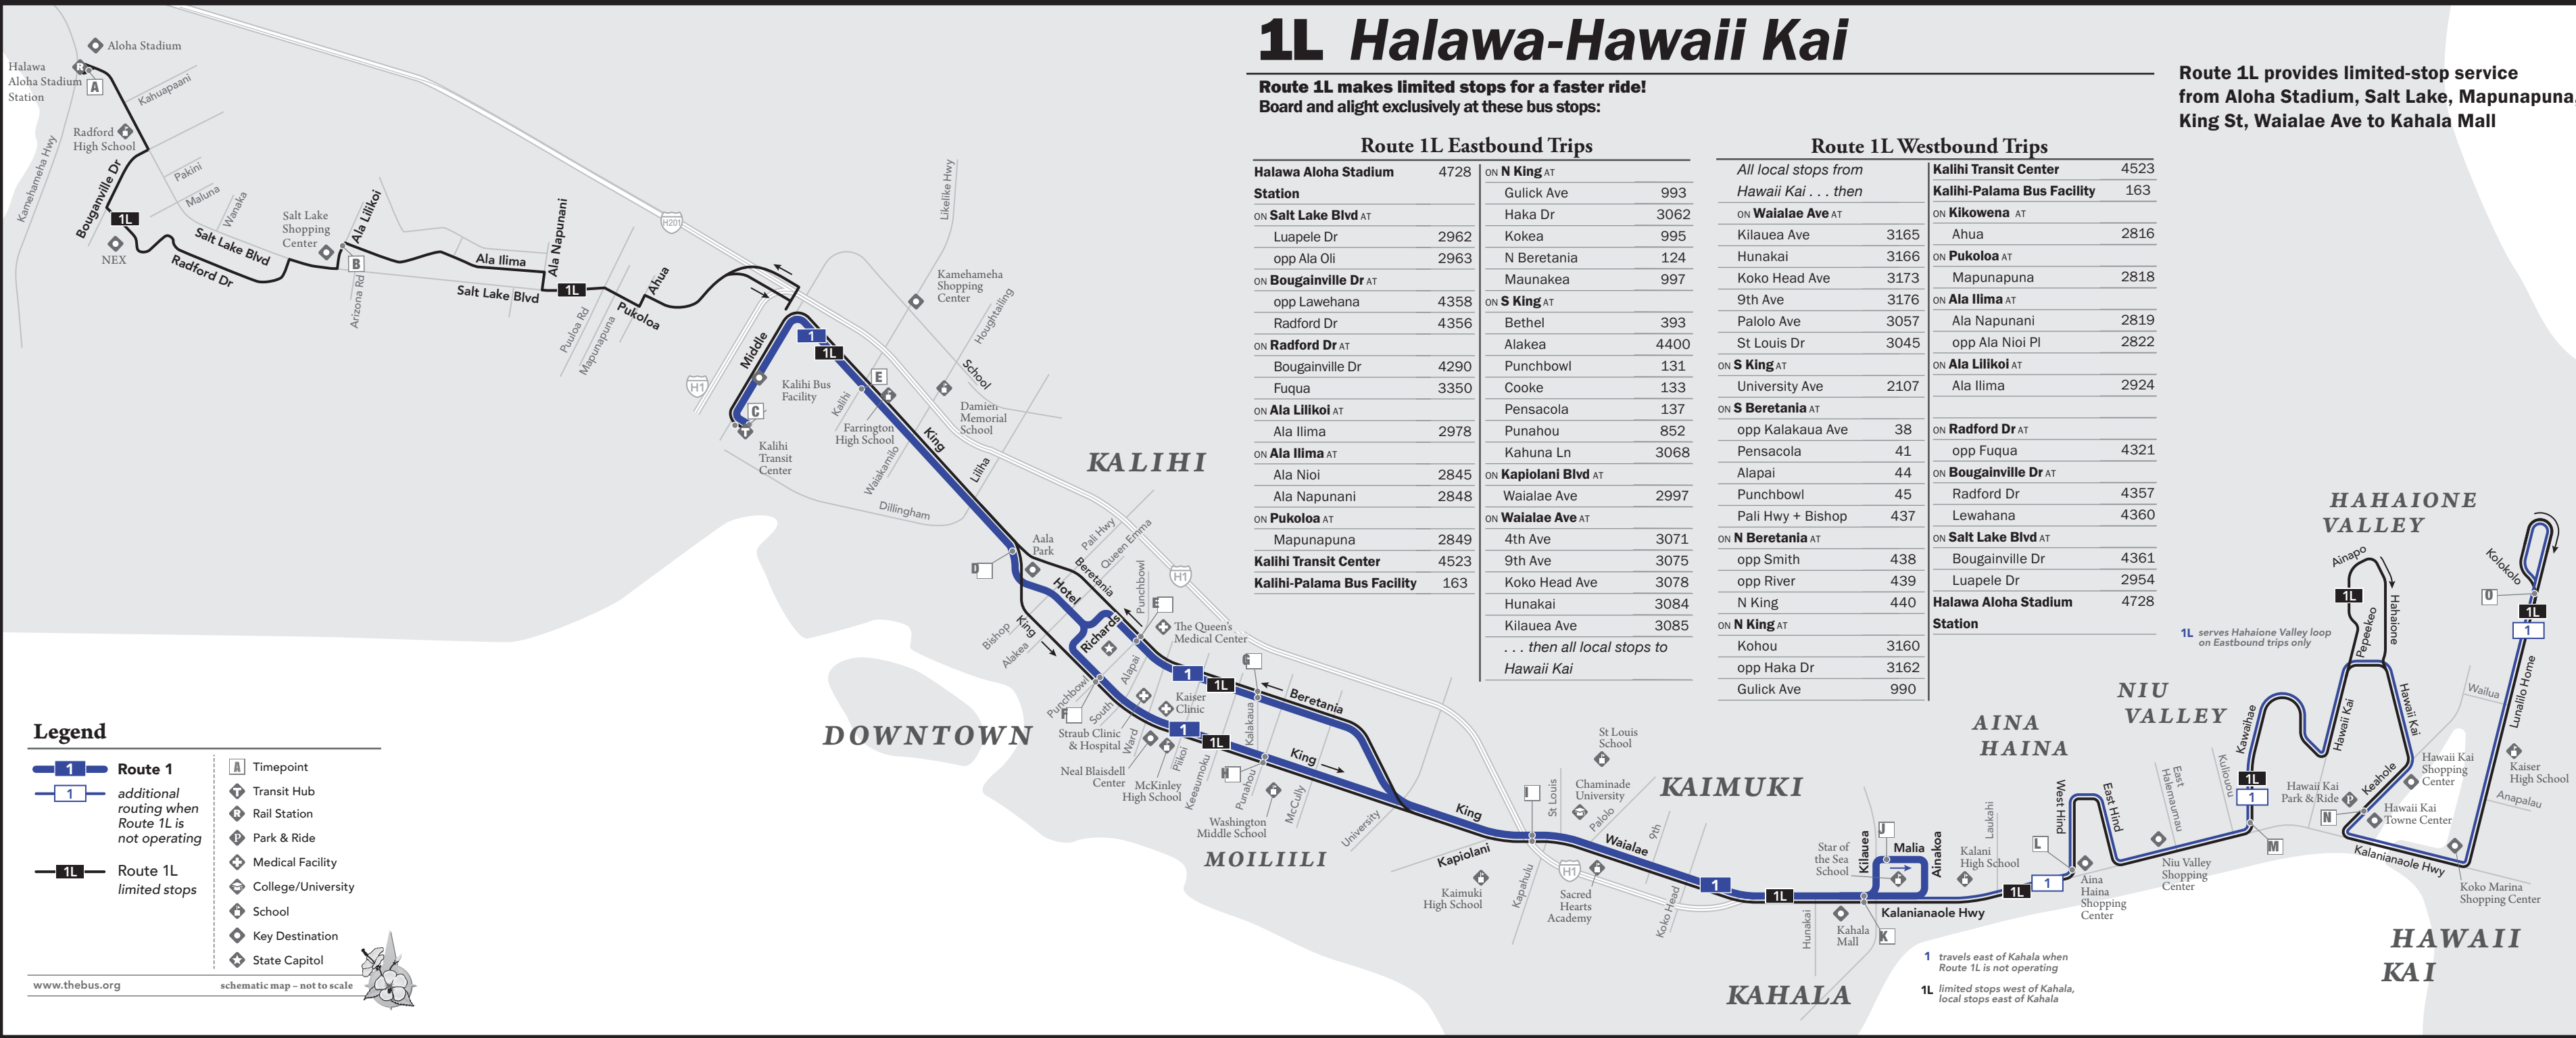

1L Halawa-Hawaii Kai

Route 1L makes limited stops for a faster ride!
Board and alight exclusively at these bus stops:

Route 1L provides limited-stop service from Aloha Stadium, Salt Lake, Mapunapuna, King St, Waialae Ave to Kahala Mall

Route 1L Westbound Trips

All local stops from Hawaii Kai . . . then	
ON Waialae Ave AT	
Kilauea Ave	3165
Hunakai	3166
Koko Head Ave	3173
9th Ave	3176
Palolo Ave	3057
St Louis Dr	3045
ON S King AT	
University Ave	2107
ON S Beretania AT	
opp Kalakaua Ave	38
Pensacola	41
Alapai	44
Punchbowl	45
Pali Hwy + Bishop	437
ON N Beretania AT	
opp Smith	438
opp River	439
N King	440
ON N King AT	
Kohou	3160
opp Haka Dr	3162
Gulick Ave	990

Legend

- 1** Route 1
- 1** additional routing when Route 1L is not operating
- 1L** Route 1L limited stops

- A** Timepoint
- T** Transit Hub
- R** Rail Station
- P** Park & Ride
- M** Medical Facility
- C** College/University
- S** School
- D** Key Destination
- Capitol** State Capitol

DOWNTOWN

KALIHI

1L serves Hahaione Valley loop on Eastbound trips only

1 travels east of Kahala when Route 1L is not operating

1L limited stops west of Kahala, local stops east of Kahala