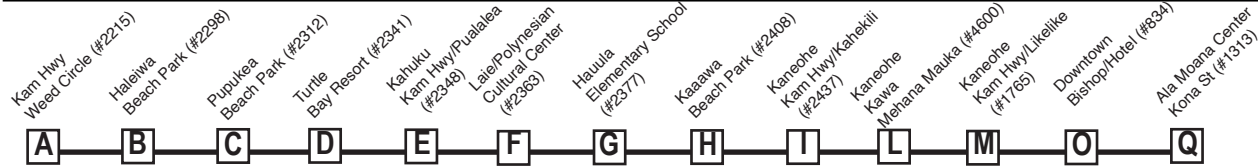

Route 60 - Honolulu - Kaneohe - Haleiwa

Effective 3/2/25

Saturday: Eastbound Via Kamehameha Hwy/Likelike Hwy to Downtown/Ala Moana Center

549a	554a	604a	622a	629a	639a	646a	701a	716a	728a	734a	756a	811a
617a	622a	632a	650a	657a	707a	714a	729a	744a	756a	802a	825a	841a
643a	648a	658a	716a	724a	734a	741a	756a	811a	824a	830a	853a	910a
715a	720a	730a	748a	756a	806a	814a	829a	844a	857a	903a	926a	944a
744a	749a	759a	820a	828a	838a	846a	901a	916a	929a	935a	958a	1017a
812a	818a	829a	850a	858a	908a	916a	931a	946a	959a	1006a	1030a	1049a
841a	847a	858a	919a	927a	937a	945a	1000a	1015a	1028a	1035a	1059a	1117a
912a	918a	929a	950a	958a	1008a	1016a	1031a	1046a	1059a	1106a	1130a	1148a
941a	947a	958a	1020a	1028a	1038a	1046a	1101a	1116a	1129a	1136a	1200p	1218p
1006a	1013a	1027a	1049a	1057a	1108a	1116a	1131a	1146a	1159a	1206p	1230p	1248p
1033a	1040a	1054a	1118a	1126a	1137a	1145a	1200p	1215p	1228p	1235p	1259p	117p
1102a	1110a	1126a	1150a	1158a	1209p	1217p	1232p	1247p	100p	107p	132p	150p
1133a	1141a	1201p	1225p	1233p	1244p	1252p	107p	123p	136p	143p	208p	226p
1158a	1207p	1229p	1253p	101p	112p	120p	135p	151p	204p	211p	236p	254p
1228p	1237p	1259p	123p	131p	142p	150p	205p	221p	234p	241p	306p	324p
1256p	105p	129p	153p	201p	212p	220p	235p	251p	304p	311p	336p	354p
126p	135p	159p	223p	231p	242p	250p	305p	321p	334p	341p	406p	423p
155p	204p	228p	252p	300p	311p	319p	334p	350p	403p	410p	435p	452p
226p	234p	258p	322p	330p	341p	349p	404p	420p	432p	439p	504p	520p
300p	307p	328p	352p	400p	411p	419p	434p	450p	502p	509p	533p	549p
331p	338p	359p	422p	430p	441p	449p	504p	520p	532p	539p	603p	618p
405p	412p	428p	451p	459p	510p	518p	533p	549p	601p	608p	631p	646p
437p	444p	500p	522p	530p	541p	549p	604p	619p	631p	638p	701p	716p
511p	518p	531p	553p	601p	612p	620p	635p	650p	702p	709p	732p	747p
543p	550p	603p	625p	633p	644p	652p	707p	722p	734p	741p	804p	819p
641p	648p	700p	725p	733p	744p	752p	807p	822p	834p	841p	904p	918p
753p	759p	809p	830p	838p	849p	857p	911p	925p	936p	942p	1004p	1018p
851p	857p	907p	925p	933p	944p	952p	1006p	1020p	1031p	1037p	1059p	1113p
956p	1002p	1012p	1028p	1036p	1047p	1055p	1109p	1123p	1134p	1140p	1202a	1216a

Route 60 Destination Signs:

Westbound:

- To Haleiwa - 60 KANEOHE - HALEIWA
- To Windward Mall - 60 KANEOHE - WINDWARD MALL

Eastbound:

- From Haleiwa to Ala Moana Center-Kona Street - 60 HONOLULU - ALA MOANA CENTER

Route 60 Symbols:

- ▲ - Begins at Kahekili/Kamehameha (HEA bus stop #1742)
- - Begins at Alakea/Nimitz 1 minute earlier
- - Begins at Anoi/Hinamoe 2-3 minutes earlier
- - Ends at Weed/Kaukonahua

NOTE: P.M. school trips subject to change based on school dismissal times.

NOTE - Numbers next to timepoints are HEA (Honolulu Estimated Arrival) stop numbers. Go to the HEA website at <http://hea.thebus.org>.

Bold indicates PM service.
Schedule to change without notice.
All buses are lift and bicycle rack equipped.