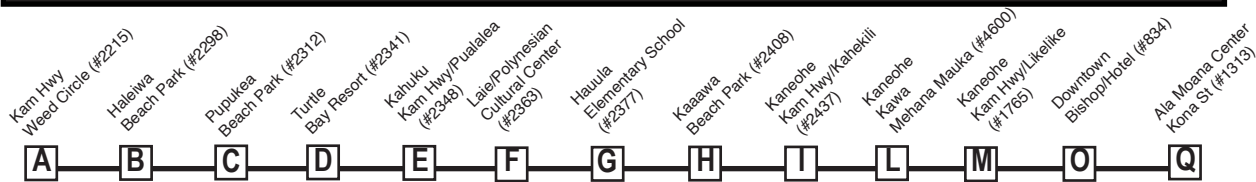

Route 60 - Honolulu - Kaneohe - Haleiwa

EEffective 3/2/25

Weekday: Eastbound Via Kamehameha Hwy/Likelike Hwy to Downtown/Ala Moana Center

	A	B	C	D	E	F	G	H	I	L	M	O	Q
								▲ Kahekili/Kam-422a	433a	439a	459a	512a	
								▲ Kahekili/Kam-450a	501a	508a	531a	544a	
								▲ Kahekili/Kam-520a	531a	538a	601a	616a	
								▲ Kahekili/Kam-549a	601a	608a	633a	648a	
								▲ Kahekili/Kam-618a	631a	638a	707a	722a	
									659a	707a	740a	755a	
521a	526a	536a	551a	558a	607a	614a	630a	646a	659a	707a	740a	755a	
548a	553a	603a	622a	629a	639a	646a	702a	718a	731a	739a	810a	825a	
615a	621a	631a	651a	658a	709a	717a	733a	749a	802a	811a	838a	853a	
642a	648a	658a	718a	725a	736a	744a	800a	816a	829a	838a	905a	920a	
714a	720a	730a	750a	757a	808a	817a	832a	848a	901a	910a	935a	950a	
744a	750a	800a	820a	828a	839a	848a	903a	919a	931a	940a	1005a	1020a	
816a	822a	832a	852a	900a	910a	917a	932a	948a	1000a	1009a	1034a	1049a	
846a	852a	902a	922a	930a	940a	947a	1002a	1018a	1030a	1039a	1104a	1120a	
913a	919a	931a	951a	959a	1009a	1016a	1031a	1047a	1059a	1108a	1133a	1149a	
942a	948a	1000a	1020a	1028a	1038a	1045a	1100a	1116a	1129a	1138a	1203p	1220p	
1010a	1016a	1028a	1048a	1056a	1107a	1115a	1130a	1146a	1159a	1208p	1233p	1250p	
1040a	1046a	1058a	1118a	1126a	1137a	1145a	1200p	1216p	1229p	1238p	103p	121p	
1107a	1114a	1127a	1147a	1155a	1207p	1215p	1231p	1247p	100p	109p	134p	152p	
1137a	1144a	1157a	1218p	1226p	1238p	1246p	102p	118p	131p	140p	206p	224p	
1204p	1211p	1226p	1247p	1255p	108p	116p	132p	148p	201p	210p	238p	256p	
1232p	1239p	1254p	115p	124p	137p	145p	201p	217p	231p	240p	308p	326p	
1258p	105p	120p	141p	150p	203p	212p	229p	245p	259p	308p	336p	354p	
	Wed School Day Only				200p	214p	223p	240p	309p				
128p	135p	150p	211p	220p	234p	243p	300p	317p	330p	339p	409p	427p	
	Mo-Tu-Th-Fr School Day Only				250p	304p	313p	330p	346p				
158p	205p	220p	242p	251p	305p	314p	331p	347p	359p	408p	438p	456p	
230p	238p	253p	315p	323p	337p	346p	402p	418p	430p	439p	509p	528p	
302p	309p	324p	346p	354p	407p	416p	431p	447p	459p	508p	537p	553p	
334p	341p	355p	417p	425p	438p	447p	502p	518p	530p	538p	605p	619p	
409p	416p	429p	451p	459p	511p	519p	534p	549p	601p	608p	633p	647p	
441p	448p	501p	522p	530p	541p	548p	603p	618p	630p	637p	702p	715p	
514p	521p	533p	554p	602p	613p	620p	635p	650p	702p	709p	733p	746p	
553p	600p	612p	633p	641p	652p	659p	715p	730p	742p	749p	812p	824p	
649p	656p	707p	728p	735p	745p	752p	807p	821p	833p	839p	902p	913p	
755p	801p	811p	831p	838p	848p	855p	909p	923p	934p	940p	1001p	1012p	
856p	902p	912p	931p	938p	947p	954p	1008p	1022p	1033p	1038p	1058p	1109p	
957p	1003p	1013p	1032p	1039p	1048p	1055p	1109p	1123p	1134p	1139p	1159p	1210a	

Route 60 Destination Signs:

Westbound:

To Haleiwa - 60 KANEOHE - HALEIWA

To Windward Mall - 60 KANEOHE - WINDWARD MALL

Eastbound:

From Haleiwa to Ala Moana Center-Kona Street - 60 HONOLULU - ALA MOANA CENTER

Route 60 Symbols:

▲ - Begins at Kahekili/Kamehameha (HEA bus stop #1742)

◆ - Begins at Alakea/Nimitz 1 minute earlier

● - Begins at Anoi/Hinamoe 2-3 minutes earlier

■ - Ends at Weed/Kaukonahua

NOTE: P.M. school trips subject to change based on school dismissal times.

NOTE - Numbers next to timepoints are HEA (Honolulu Estimated Arrival) stop numbers.

Go to the HEA website at <http://hea.thebus.org>.

Bold indicates PM service.

Schedule to change without notice.