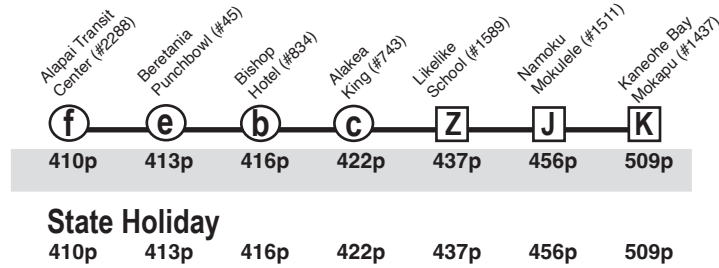

Route 85 Windward Express - Kaneohe Effective 12/3/23

A.M. Weekday: Kaneohe/Aikahi to Downtown Honolulu

P.M. Weekday: To Kaneohe/Aikahi

Route 85 Destination Signs

AM:
 To Downtown Only 85 DOWNTOWN EXPRESS
 PM:
 To Kaneohe/Aikahi 85 AIKAHI EXPRESS

Bold indicates PM service.
Schedule to change without notice.
All buses are lift and bicycle rack equipped.