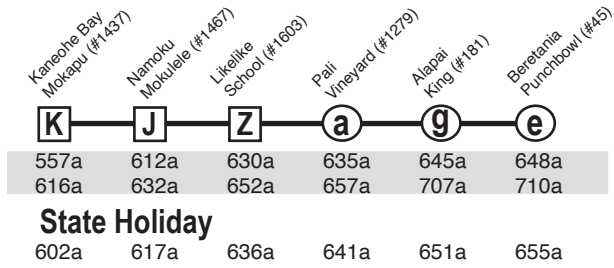

Route 85 Windward Express - Kaneohe Effective 12/3/23

A.M. Weekday: Kaneohe/Aikahi to Downtown Honolulu

P.M. Weekday: To Kaneohe/Aikahi

Route 85 Destination Signs

AM:
 To Downtown Only 85 DOWNTOWN EXPRESS
 PM:
 To Kaneohe/Aikahi 85 AIKAHI EXPRESS

Bold indicates PM service.
Schedule to change without notice.
All buses are lift and bicycle rack equipped.