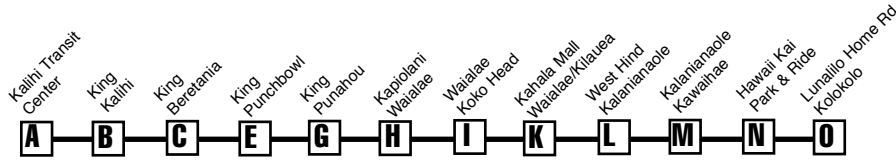

Bold indicates PM service.
 Schedule subject to change without notice.
 Buses are lift and bicycle rack equipped.

Route 1 Kaimuki - Kalihi and Route 1L Downtown - Hawaii Kai Limited Revised 8/23/10

State Holiday: Eastbound - Kalihi to Hawaii Kai