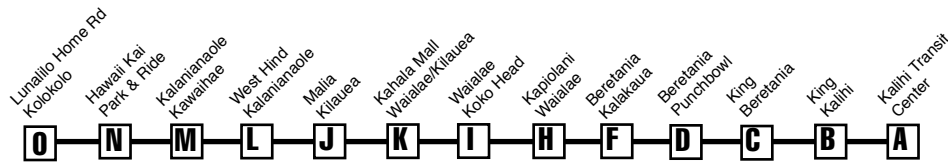

Bold indicates PM service.
 Schedule subject to change without notice.
 Buses are lift and bicycle rack equipped.

Route 1 Kaimuki - Kalihi and Route 1L Downtown - Hawaii Kai Limited Revised 8/23/10

State Holiday: Westbound - Hawaii Kai to Kalihi