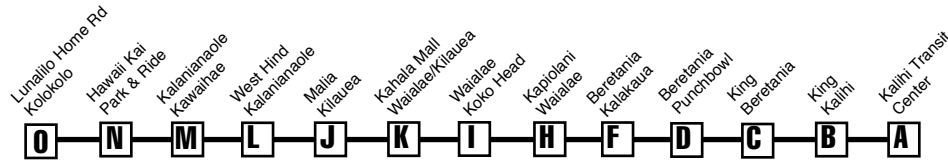

Route 1 Destination Signs

- ROUTE 1
- 1 HAWAII KAI
 - 1 KAHALA MALL
 - 1 KALIHI TRANSIT CTR

- ROUTE 1L
- 1L AALA PARK LIMITED STOPS
 - 1L HAWAII KAI LIMITED STOPS

Route 1 Symbols

- A** Ends at Ainakoa/Kalaianaoale Hwy 2 minutes later
- B** Begins at Beretania/Aala or ends at Beretania/Aala 1 minute later
- H** Ends at Lunalilo Home Rd/Hawaii Kai Dr 3 minutes later
- K** Begins at King/Kalihi
- L** Route 1L
- M** Ends at Malia/Kilauea 1 minute later
- W** Begins at Waialae/Kilauea 1 minute earlier
- ★** Diverts to Star of the Sea School at 254p on school days only; does not run on holidays or during school vacations

Bold indicates PM service. Schedule subject to change without notice. Buses are lift and bicycle rack equipped.

Route 1 Kaimuki - Kalihi and Route 1L Downtown - Hawaii Kai Limited Revised 8/23/10

State Holiday: Westbound - Hawaii Kai to Kalihi