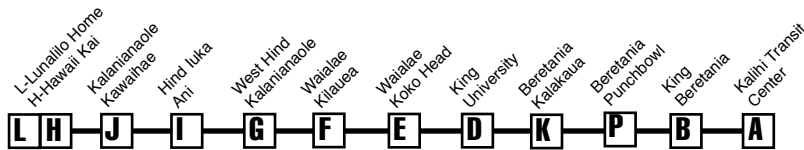

Route 1 Kalihi/ Kaimuki Effective 6/10/07

Weekday: Westbound - Hawaii Kai to Kalihi

	L	H	J	I	G	F	E	D	K	P	B	A
.....												
.....												
.....												
L 222p	237p	.....	246p	254p	259p	259p	312p	320p	330p	339p	355p	
#H 227p	242p	.....	251p	259p	304p	317p	325p	335p	344p	400p		
.....		252p	257p	304p	309p	322p	330p	340p	349p	405p		
.....												
L 247p	302p	.....	310p	317p	322p	335p	343p	353p	402p	419p		
H 251p	307p	.....	315p	322p	327p	340p	348p	358p	407p	424p		
.....		Waialae/Kilauea-326p	330p	335p	348p	356p	406p	415p	432p			
.....		Malia/Kilauea-334p	337p	342p	354p	402p	413p	422p	439p			
.....		331p	336p	343p	348p	400p	408p	419p	428p	445p		
.....		Malia/Kilauea-348p	351p	356p	407p	415p	426p	435p	452p			
.....		Malia/Kilauea-355p	358p	403p	414p	422p	433p	442p	459p			
L 334p	349p	.....	357p	404p	409p	420p	428p	439p	448p	505p		
.....		.....	.....	.....	417p	428p	436p	447p	457p	514p		
H 347p	404p	.....	412p	419p	424p	435p	443p	454p	504p	521p		
.....		413p	418p	425p	430p	441p	449p	500p	510p	526p		
.....		Malia/Kilauea-431p	434p	438p	449p	457p	508p	518p	534p			
.....		Malia/Kilauea-439p	442p	446p	457p	504p	515p	525p	541p			
L 420p	435p	.....	443p	450p	454p	505p	512p	522p	532p	548p		
.....		.....	.....	.....	503p	514p	521p	531p	540p	555p		
.....		455p	500p	507p	511p	522p	529p	538p	547p	602p		
H 443p	500p	.....	508p	515p	519p	530p	537p	546p	554p	609p		
L 455p	510p	.....	518p	525p	529p	540p	547p	556p	604p	619p		
.....		Malia/Kilauea-532p	535p	539p	550p	557p	606p	613p	628p			
H 516p	532p	.....	540p	546p	550p	600p	607p	616p	623p	638p		
L 535p	550p	.....	558p	604p	608p	618p	625p	633p	640p	654p		
.....		Malia/Kilauea-616p	618p	622p	631p	638p	646p	653p	707p			
.....		Malia/Kilauea-631p	633p	637p	646p	652p	700p	707p	721p			
H 631p	646p	.....	654p	700p	704p	713p	719p	727p	734p	748p		
L 650p	704p	.....	712p	718p	722p	731p	737p	745p	752p	806p		
H 713p	727p	.....	735p	741p	745p	754p	800p	807p	814p	828p		
L 745p	759p	.....	807p	813p	817p	825p	831p	838p	844p	858p		
H 816p	830p	.....	838p	843p	847p	855p	901p	908p	914p	928p		
L 845p	859p	.....	907p	912p	916p	924p	930p	937p	943p	957p		
H 916p	930p	.....	938p	943p	947p	955p	1001p	1008p	1014p	1028p		
L 950p	1004p	.....	1012p	1017p	1020p	1028p	1034p	1040p	1045p	1059p		
H 1021p	1035p	.....	1042p	1047p	1050p	1058p	1104p	1110p	1115p	1129p		
L 1050p	1104p	.....	1111p	1116p	1119p	1126p	1132p	1137p	1142p	1156p		
H 1121p	1135p	.....	1142p	1146p	1149p	1156p	1202a	1207a	1212a	1226a		
L 1150p	1202a	.....	1209a	1213a	1216a	1222a	1227a	1232a	1237a	1251a		
H 1219a	1232a	.....	1239a	1243a	1246a	1252a	1256a	101a	106a	119a		
L 1247a	1259a	.....	106a	110a	113a	118a	122a	127a	132a	145a		

Route 1 Destination Signs

Eastbound

To Lunalilo Home Road opposite Kolokolo via

Kalaniana'ole Hwy: 1 Lunalilo Home Road

To Lunalilo Home Road/Kaumakani via Hahaione:

1 Hawaii Kai Drive

To Ani/Hind Iuka: 1 Upper Aina Haina

To Kahala Mall (Malia/Kilauea): 1 Kahala Mall

To Koko Head/Waialae: 1 Kaimuki Koko Head Ave

Westbound

To Kalihi Transit Center: 1 Kalihi Transit Center

Route 1 Symbols

L Begins/ends at the Lunalilo Home Road terminus (Lunalilo Home Rd/Kolokolo)

H Begins/ends at the Hawaii Kai Drive terminus (Lunalilo Home Rd/Kalakua)

School holidays - does not run when school is in session