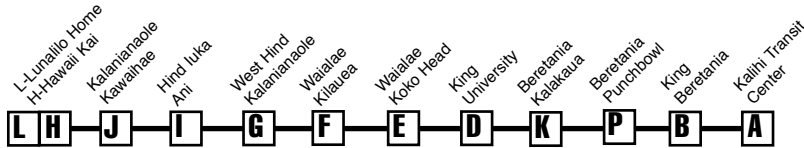

Route 1 Kalihi/ Kaimuki Effective 6/10/07

Saturday/State Holiday: Westbound - Hawaii Kai to Kalihi

	L	H	J	I	G	F	E	D	K	P	B	A
L 1153a	.....	.....	1202p	1207p	1214p	1218p	1228p	1235p	1244p	1252p	106p	
H 1224p	1209p	.....	1218p	1224p	1228p	1238p	1245p	1254p	102p	117p		
			Malia/Kilauea-1229p	1234p	1238p	1248p	1255p	104p	112p	127p		
			Malia/Kilauea-1239p	1244p	1248p	1258p	105p	114p	122p	137p		
H 1224p	1239p	.....	1248p	1254p	1258p	108p	115p	124p	132p	147p		
			Malia/Kilauea-100p	104p	108p	118p	125p	134p	142p	157p		
			Malia/Kilauea-110p	114p	118p	128p	135p	144p	151p	206p		
L 1253p	109p	.....	118p	124p	128p	138p	145p	154p	201p	216p		
			123p	128p	134p	138p	148p	155p	204p	211p	226p	
			Malia/Kilauea-140p	144p	148p	158p	205p	214p	221p	236p		
H 123p	138p	.....	147p	154p	158p	208p	215p	224p	231p	246p		
			Malia/Kilauea-200p	204p	208p	218p	225p	234p	241p	256p		
			Malia/Kilauea-211p	215p	219p	228p	235p	244p	251p	306p		
L 154p	209p	.....	218p	225p	229p	238p	245p	254p	301p	316p		
			Malia/Kilauea-231p	235p	239p	248p	255p	304p	311p	326p		
			233p	238p	245p	249p	258p	305p	314p	321p	336p	
H 223p	239p	.....	248p	255p	259p	308p	315p	324p	331p	347p		
			Malia/Kilauea-301p	306p	310p	319p	325p	334p	342p	358p		
			Malia/Kilauea-311p	316p	320p	329p	335p	344p	352p	408p		
L 255p	310p	.....	319p	326p	330p	339p	345p	354p	402p	418p		
			Waialae/Kilauea-330p	336p	340p	349p	355p	404p	412p	427p		
			Malia/Kilauea-341p	346p	350p	359p	405p	414p	422p	437p		
H 325p	341p	.....	350p	356p	400p	409p	415p	424p	432p	447p		
			354p	359p	405p	409p	418p	424p	433p	441p	456p	
			Malia/Kilauea-411p	416p	420p	429p	435p	444p	451p	506p		
L 356p	411p	.....	420p	426p	430p	439p	445p	454p	501p	517p		
			Malia/Kilauea-431p	436p	440p	449p	455p	504p	511p	527p		
			Waialae/Kilauea-441p	447p	451p	500p	506p	514p	521p	537p		
H 428p	443p	.....	452p	458p	502p	510p	516p	524p	531p	547p		
			457p	502p	508p	512p	520p	526p	533p	540p	556p	
			Malia/Kilauea-514p	518p	522p	530p	536p	543p	550p	606p		
			Malia/Kilauea-524p	528p	532p	540p	546p	553p	600p	616p		
L 508p	523p	.....	532p	538p	542p	550p	556p	603p	610p	626p		
			Malia/Kilauea-544p	548p	552p	600p	606p	613p	620p	636p		
			Malia/Kilauea-554p	558p	602p	610p	616p	623p	630p	645p		
H 538p	553p	.....	602p	608p	612p	620p	626p	633p	640p	655p		
			607p	612p	618p	622p	630p	636p	643p	650p	705p	
			Malia/Kilauea-624p	628p	632p	640p	646p	654p	701p	716p		
L 608p	623p	.....	632p	638p	642p	650p	656p	704p	711p	726p		
H 644p	658p	.....	707p	713p	717p	725p	731p	739p	746p	800p		
L 715p	730p	.....	738p	743p	747p	755p	801p	808p	815p	829p		
H 752p	805p	.....	813p	818p	822p	830p	836p	843p	850p	904p		
L 825p	840p	.....	848p	853p	857p	905p	911p	918p	925p	939p		
H 902p	915p	.....	923p	928p	932p	940p	946p	953p	1000p	1014p		
L 935p	950p	.....	958p	1003p	1007p	1015p	1021p	1028p	1034p	1048p		
H 1008p	1021p	.....	1029p	1034p	1038p	1046p	1051p	1058p	1104p	1118p		
L 1036p	1051p	.....	1059p	1104p	1108p	1116p	1121p	1128p	1134p	1148p		
H 1109p	1121p	.....	1129p	1134p	1138p	1146p	1151p	1158p	1204a	1218a		
L 1139p	1153p	.....	1201a	1205a	1209a	1216a	1221a	1228a	1234a	1248a		
H 1215a	1226a	.....	1233a	1237a	1241a	1247a	1251a	1258a	104a	118a		

Route 1 Destination Signs