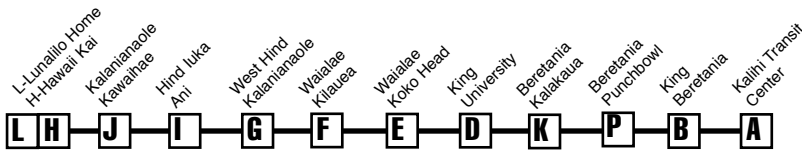

Route 1 Kalihi/ Kaimuki Effective 6/10/07

Saturday/State Holiday: Westbound - Hawaii Kai to Kalihi

	L	H	J	I	G	F	E	D	K	P	B	A
SA	.....	.....	.....	.....	.....	.....	.....	.....	.....	442a	451a	502a
ST	.....	.....	.....	.....	.....	.....	.....	.....	.....	513a	522a	533a
ST-H	.....	.....	.....	.....	.....	.....	.....	.....	.....	517a	522a	533a
.....	.....	.....	.....	.....	.....	.....	.....	.....	.....	528a	536a	554a
.....	.....	.....	.....	.....	.....	.....	.....	.....	.....	536a	542a	554a
ST-H 459a	.....	513a	.....	521a	526a	529a	537a	543a	551a	557a	610a	610a
.....	.....	.....	.....	.....	.....	.....	.....	.....	.....	606a	612a	625a
.....	.....	.....	.....	.....	.....	.....	.....	.....	.....	620a	626a	639a
.....	.....	.....	.....	.....	.....	.....	.....	.....	.....	620a	626a	639a
L 537a	.....	553a	.....	601a	606a	610a	618a	624a	631a	638a	651a	651a
W.Hind/Kal Hwy-602a	.....	606a	611a	616a	620a	628a	634a	641a	648a	701a	701a	701a
.....	.....	.....	.....	.....	.....	.....	.....	.....	.....	641a	648a	712a
.....	.....	.....	.....	.....	.....	.....	.....	.....	.....	641a	648a	712a
H 609a	.....	623a	.....	631a	636a	640a	648a	654a	702a	709a	724a	724a
.....	.....	.....	.....	.....	.....	.....	.....	.....	.....	709a	724a	724a
.....	.....	.....	.....	.....	.....	.....	.....	.....	.....	709a	724a	724a
.....	.....	.....	.....	.....	.....	.....	.....	.....	.....	709a	724a	724a
L 637a	.....	653a	.....	701a	706a	710a	719a	725a	734a	741a	757a	757a
.....	.....	.....	.....	.....	.....	.....	.....	.....	.....	734a	741a	757a
.....	.....	.....	.....	.....	.....	.....	.....	.....	.....	734a	741a	757a
.....	.....	.....	.....	.....	.....	.....	.....	.....	.....	734a	741a	757a
W. Hind/Kal Hwy-714a	.....	718a	723a	728a	732a	741a	747a	756a	803a	819a	819a	819a
H 709a	.....	724a	.....	733a	738a	742a	751a	757a	806a	813a	829a	829a
.....	.....	.....	.....	.....	.....	.....	.....	.....	.....	813a	829a	829a
.....	.....	.....	.....	.....	.....	.....	.....	.....	.....	813a	829a	829a
.....	.....	.....	.....	.....	.....	.....	.....	.....	.....	813a	829a	829a
L 739a	.....	755a	.....	804a	809a	813a	823a	830a	839a	846a	901a	901a
.....	.....	.....	.....	.....	.....	.....	.....	.....	.....	846a	901a	901a
.....	.....	.....	.....	.....	.....	.....	.....	.....	.....	846a	901a	901a
.....	.....	.....	.....	.....	.....	.....	.....	.....	.....	846a	901a	901a
H 809a	.....	824a	.....	833a	839a	843a	853a	900a	910a	917a	932a	932a
.....	.....	.....	.....	.....	.....	.....	.....	.....	.....	917a	932a	932a
.....	.....	.....	.....	.....	.....	.....	.....	.....	.....	917a	932a	932a
.....	.....	.....	.....	.....	.....	.....	.....	.....	.....	917a	932a	932a
L 838a	.....	854a	.....	903a	909a	913a	923a	930a	940a	948a	1002a	1002a
.....	.....	.....	.....	.....	.....	.....	.....	.....	.....	948a	1002a	1002a
.....	.....	.....	.....	.....	.....	.....	.....	.....	.....	948a	1002a	1002a
.....	.....	.....	.....	.....	.....	.....	.....	.....	.....	948a	1002a	1002a
H 914a	.....	929a	.....	938a	944a	948a	958a	1005a	1015a	1023a	1037a	1037a
.....	.....	.....	.....	.....	.....	.....	.....	.....	.....	1023a	1037a	1037a
.....	.....	.....	.....	.....	.....	.....	.....	.....	.....	1023a	1037a	1037a
.....	.....	.....	.....	.....	.....	.....	.....	.....	.....	1023a	1037a	1037a
L 943a	.....	959a	.....	1008a	1014a	1018a	1028a	1035a	1045a	1053a	1107a	1107a
.....	.....	.....	.....	.....	.....	.....	.....	.....	.....	1053a	1107a	1107a
.....	.....	.....	.....	.....	.....	.....	.....	.....	.....	1053a	1107a	1107a
.....	.....	.....	.....	.....	.....	.....	.....	.....	.....	1053a	1107a	1107a
H 1017a	.....	1032a	.....	1041a	1047a	1052a	1103a	1110a	1119a	1127a	1141a	1141a
.....	.....	.....	.....	.....	.....	.....	.....	.....	.....	1127a	1141a	1141a
.....	.....	.....	.....	.....	.....	.....	.....	.....	.....	1127a	1141a	1141a
.....	.....	.....	.....	.....	.....	.....	.....	.....	.....	1127a	1141a	1141a
L 1051a	.....	1107a	.....	1116a	1123a	1128a	1138a	1145a	1155a	1203p	1217p	1217p
.....	.....	.....	.....	.....	.....	.....	.....	.....	.....	1203p	1217p	1217p
.....	.....	.....	.....	.....	.....	.....	.....	.....	.....	1203p	1217p	1217p
.....	.....	.....	.....	.....	.....	.....	.....	.....	.....	1203p	1217p	1217p
H 1122a	.....	1137a	.....	1146a	1153a	1158a	1208p	1215p	1225p	1233p	1247p	1247p