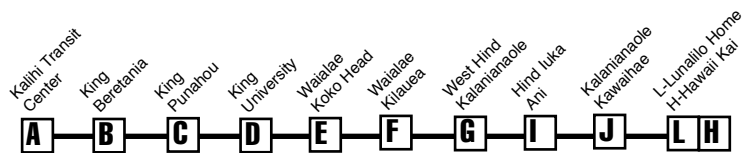

Route 1 Kalihi/ Kaimuki Effective 6/10/07

Sunday: Eastbound - Kalihi to Hawaii Kai

L 502a	515a	530a	534a	542a	545a	550a	.....	558a	L 615a
L 520a	533a	548a	552a	600a	603a	608a	.....	616a	L 627a
537a	550a	605a	609a	617a	620a	625a	629a	.....	.....
H 553a	605a	620a	624a	632a	635a	640a	.....	648a	H 705a
L 608a	620a	635a	639a	647a	650a	656a	.....	704a	L 715a
618a	630a	645a	649a	657a	700a	706a	710a	.....	.....
H 633a	645a	700a	704a	713a	716a	722a	.....	730a	H 747a
L 647a	700a	715a	719a	729a	732a	738a	.....	746a	L 757a
701a	715a	730a	735a	745a	748a	754a	758a	.....	.....
H 716a	730a	745a	750a	800a	803a	809a	.....	817a	H 834a
L 732a	745a	800a	805a	815a	818a	824a	.....	832a	L 843a
743a	755a	810a	815a	825a	828a	834a	837a	.....	.....
H 757a	810a	826a	831a	841a	845a	852a	.....	900a	H 917a
L 811a	825a	843a	848a	858a	902a	909a	.....	917a	L 928a
825a	840a	858a	903a	913a	917a	924a	927a	.....	.....
H 845a	900a	918a	923a	933a	937a	944a	.....	952a	H 1009a
L 901a	915a	933a	938a	948a	952a	959a	.....	1007a	L 1018a
916a	930a	947a	952a	1002a	1006a	1013a	1017a	.....	.....
H 936a	950a	1007a	1012a	1022a	1026a	1033a	.....	1041a	H 1058a
L 951a	1005a	1022a	1027a	1037a	1041a	1047a	.....	1055a	L 1106a
1005a	1020a	1037a	1042a	1052a	1056a	1102a	1107a	.....	.....
H 1020a	1035a	1052a	1057a	1107a	1111a	1117a	.....	1125a	H 1142a
L 1035a	1050a	1108a	1113a	1123a	1127a	1133a	.....	1141a	L 1153a
1050a	1105a	1123a	1129a	1139a	1143a	1149a	1153a	.....	.....
H 1105a	1120a	1139a	1145a	1156a	1200p	1206p	.....	1214p	H 1232p
L 1121a	1135a	1154a	1200p	1211p	1216p	1222p	.....	1230p	L 1243p
1136a	1150a	1209p	1215p	1226p	1231p	1237p	1240p	.....	.....
H 1156a	1210p	1229p	1235p	1246p	1251p	1257p	.....	105p	H 123p
L 1211p	1225p	1245p	1251p	103p	108p	114p	.....	122p	L 135p
1225p	1240p	100p	106p	118p	123p	129p	132p	.....	.....
H 1245p	100p	120p	126p	138p	143p	149p	.....	159p	H 218p
L 1259p	115p	135p	141p	153p	158p	204p	.....	214p	L 227p
114p	130p	149p	155p	206p	211p	217p	220p	.....	.....
H 130p	145p	204p	210p	221p	226p	232p	.....	242p	H 301p
L 146p	200p	219p	225p	236p	241p	247p	.....	257p	L 312p
201p	215p	234p	240p	251p	256p	302p	306p	.....	.....
H 216p	230p	249p	255p	306p	310p	317p	.....	327p	H 345p
L 232p	245p	304p	310p	321p	325p	332p	.....	342p	L 357p
247p	300p	319p	325p	336p	340p	347p	350p	.....	.....
H 301p	314p	333p	339p	350p	354p	401p	.....	411p	H 429p
L 326p	339p	358p	404p	415p	419p	425p	.....	435p	L 448p
H 402p	414p	433p	439p	451p	455p	501p	.....	511p	H 529p
422p	434p	453p	459p	511p	.....	517p	Ainakoa/Kalaniana'ole	.....	.....
L 442p	454p	513p	519p	530p	534p	540p	.....	550p	L 603p
H 517p	529p	548p	554p	605p	609p	615p	.....	625p	H 642p
L 552p	604p	623p	629p	640p	644p	650p	.....	700p	L 713p
H 627p	639p	655p	700p	710p	714p	720p	.....	730p	H 747p
L 703p	714p	730p	735p	745p	749p	755p	.....	804p	L 816p
H 738p	749p	804p	809p	818p	822p	827p	.....	836p	H 852p
L 814p	824p	838p	843p	852p	856p	901p	.....	909p	L 921p
H 844p	854p	908p	913p	922p	926p	931p	.....	939p	H 955p
L 919p	929p	943p	948p	956p	959p	1004p	.....	1012p	L 1024p
H 955p	1004p	1018p	1023p	1031p	1034p	1039p	.....	1047p	H 1103p
L 1030p	1039p	1053p	1057p	1105p	1108p	1113p	.....	1121p	L 1132p