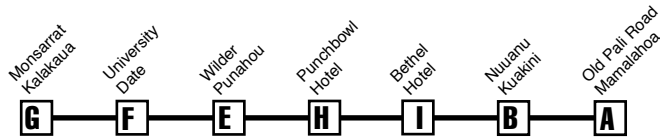

Route 4 Nuuanu/Punahou Effective 8/23/09

Weekday: Westbound from Waikiki to Nuuanu

	Monsarrat Kalakaua	University Date	Wilber Punahou	Punchbowl Hotel	Bethel Hotel	Nuuanu Kuakini	Old Pali Road Mamalahoa
.....	.....	PV 459a	500a	506a	510a	519a	
.....	.....	PV 524a	525a	531a	535a	544a	
.....	523a	531a	544a	550a	554a	603a	
.....	543a	551a	605a	612a	617a	627a	
.....	556a	604a	619a	626a	631a	642a	
553a	610a	618a	634a	642a	648a	659a	
.....	624a	632a	648a	656a	702a	P 704a	
618a	635a	644a	700a	708a	714a	725a	
.....	644a	653a	710a	718a	724a	P 726a	
635a	652a	701a	720a	728a	734a	745a	
.....	658a	710a	730a	737a	743a	754a	
647a	705a	719a	740a	747a	753a	P 755a	
654a	713a	729a	750a	757a	803a	814a	
715a	735a	750a	809a	816a	822a	833a	
736a	757a	809a	828a	836a	842a	P 844a	
752a	814a	825a	844a	852a	858a	909a	
810a	831a	841a	858a	906a	912a	923a	
827a	847a	856a	913a	921a	927a	938a	
843a	903a	912a	929a	938a	944a	955a	
858a	918a	927a	944a	953a	959a	1010a	
918a	938a	947a	1004a	1013a	1019a	1030a	
939a	1000a	1009a	1025a	1033a	1039a	1050a	
959a	1020a	1029a	1045a	1053a	1059a	1110a	
1019a	1040a	1049a	1105a	1113a	1119a	1130a	
1038a	1059a	1108a	1124a	1132a	1138a	1149a	
1058a	1119a	1128a	1144a	1152a	1158a	1209p	
1118a	1139a	1149a	1205p	1213p	1219p	1230p	
1138a	1159a	1209p	1225p	1233p	1239p	1250p	
1159a	1219p	1229p	1245p	1253p	1259p	110p	
1219p	1239p	1249p	105p	113p	119p	130p	
1239p	1259p	109p	125p	133p	139p	150p	
1259p	119p	129p	145p	152p	158p	210p	
119p	139p	149p	205p	212p	218p	230p	
139p	159p	209p	225p	232p	239p	251p	
158p	218p	228p	244p	251p	258p	309p	
217p	237p	248p	305p	312p	319p	330p	
234p	254p	305p	323p	330p	337p	348p	
254p	314p	325p	343p	351p	358p	409p	
.....	328p	340p	359p	407p	414p	425p	
322p	343p	355p	414p	423p	430p	P 432p	
337p	358p	410p	429p	438p	445p	456p	
352p	413p	425p	444p	454p	501p	512p	
407p	428p	440p	459p	509p	517p	528p	
421p	442p	454p	514p	524p	532p	543p	
435p	456p	507p	527p	536p	543p	553p	
458p	519p	530p	548p	555p	602p	612p	
530p	551p	602p	617p	623p	629p	639p	
612p	632p	642p	656p	701p	706p	K 714p	
657p	716p	725p	738p	743p	748p	K 756p	
741p	800p	808p	820p	825p	830p	K 836p	
822p	841p	849p	901p	906p	910p	K 916p	
902p	921p	929p	940p	945p	949p	K 955p	
942p	1001p	1009p	1020p	1025p	1029p	K 1035p	
1022p	1041p	1049p	1100p	1105p	1109p	K 1115p	
1102p	1121p	1129p	1140p	1145p	1149p	P 1151p	

Route 4 Destination Signs

Eastbound

To Monsarrat/Kalakaua: 4 University Waikiki

To University/Date: 4 University Moiliili

Westbound

To Old Pali/Mamalahoa: 4 Nuuanu Dowsett Ave via UH Manoa

To Nuuanu Pali/Kimo: 4 Nuuanu Kimo Dr via UH Manoa

To Kuakini/Pali: 4 Nuuanu Pauoa Rd via UH Manoa

Route 4 Symbols

- **W** Begins at Nuuanu/Wyllie
- **P** Begins/ends at Kuakini/Pali
- **V** Begins Nuuanu/Vineyard
- **B** Begins at Nuuanu/Beretania
- **U** Ends at University/King
- **K** Begins/Ends at Nuuanu Pali/Kimo
- **PK** Ends at Paki/Kapahulu
- **PV** Begins at Punchbowl/Vineyard
- ★ Runs on State holidays, does not run on Saturdays

Bold indicates PM service.

Schedule subject to change without notice.

Buses are lift and bicycle rack equipped.