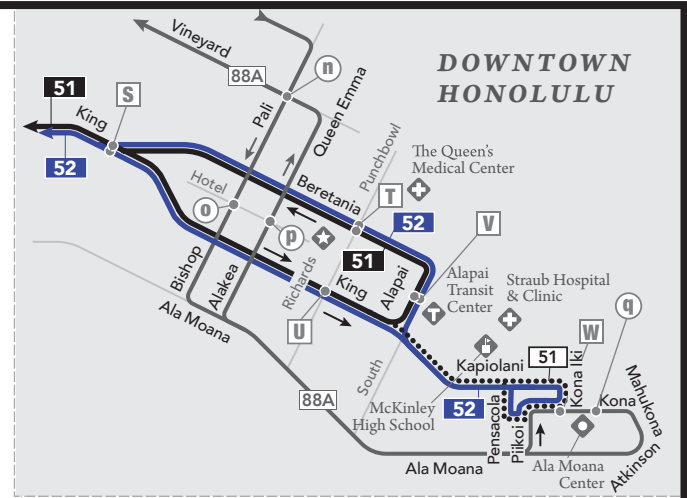

DOWNTOWN HONOLULU

Legend

- All-Day Routes**
- Peak Hour Route**
- Route 52** (thick blue line)
- Route 51** (thick black line)
- selected trips** (dotted line)
- Route 88A** (thin grey line)
- 51*** Buses serving Route 88A also travel parts of Routes 51, 52 & 60. See schedule for details.
- 52***
- 60***

- A a** Timepoint
- T** Transit Hub
- P** Park & Ride
- +** Medical Facility
- U** College/University
- S** School
- D** Key Destination
- +** State Capitol

schematic map - not to scale

52 via H-1 Freeway
 51 via Nimitz Hwy
 88A (lower level)

HONOLULU
 see inset for detail

Daniel K. Inouye International Airport

Ala Moana Center