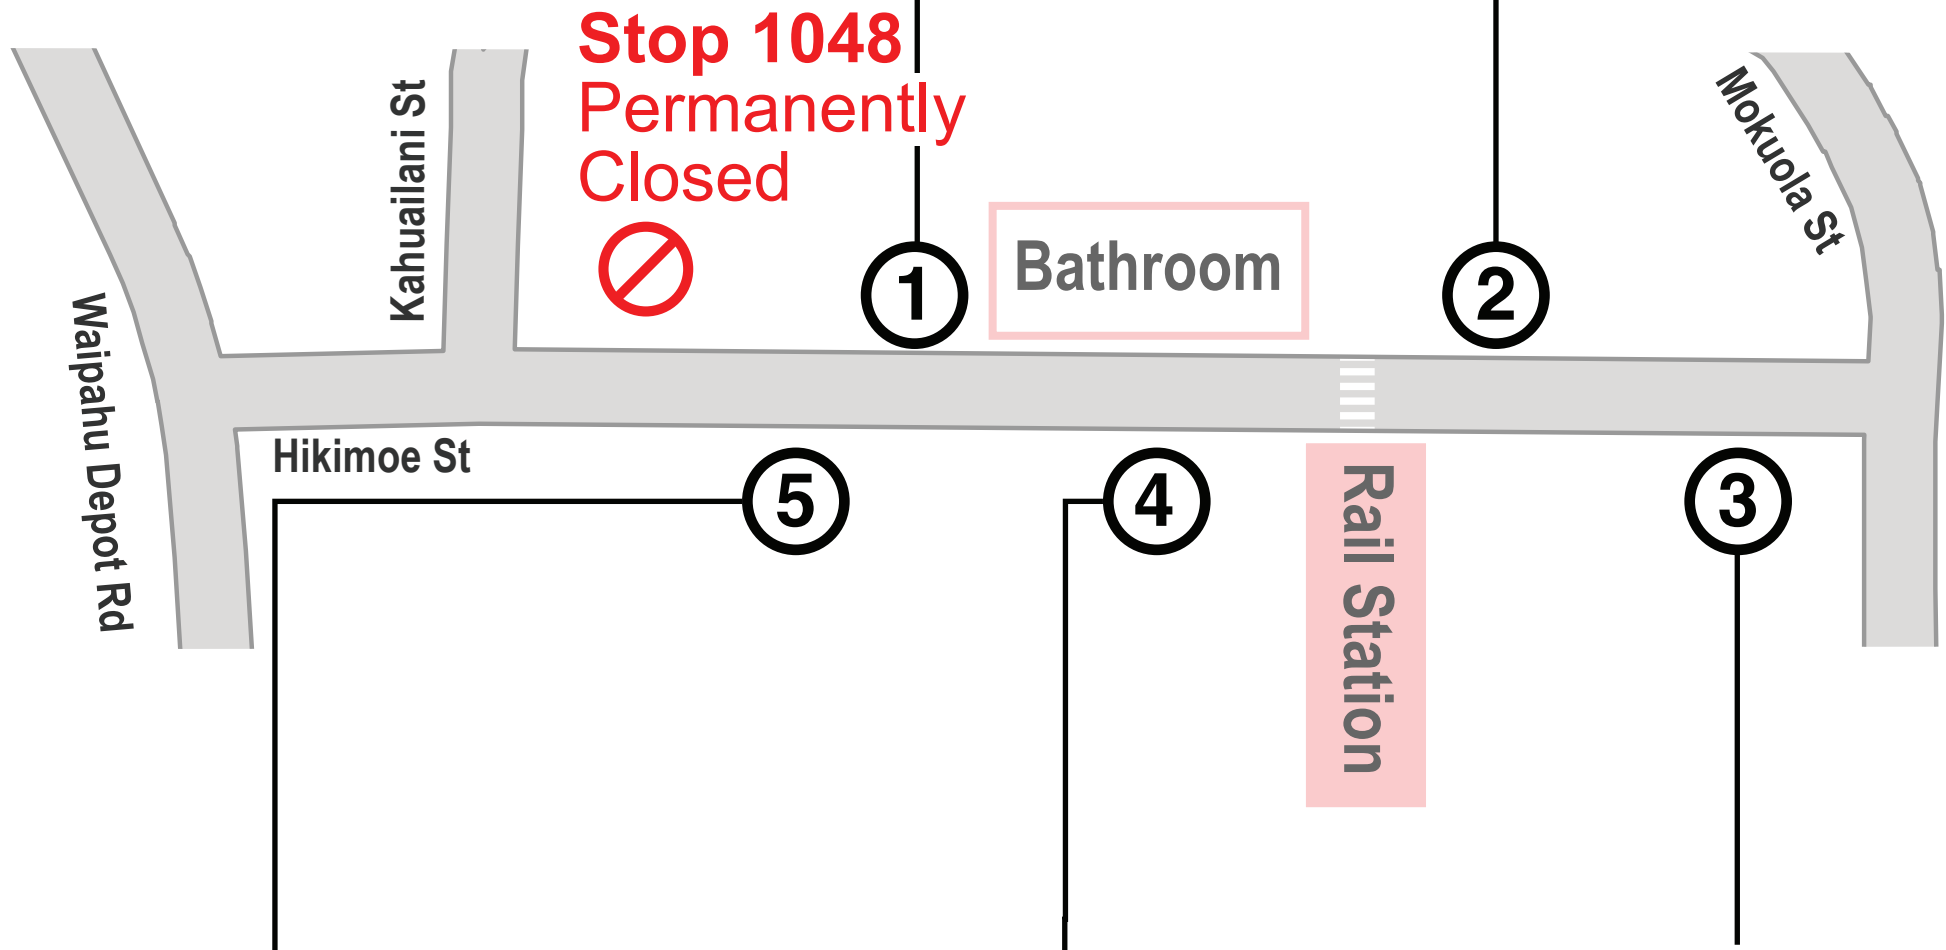

Waipahu Transit Center

Bay 1 (#4420)

43 Hoaeae West Loch Skyline Station
40 Makaha Towers

Bay 2 (#4420)

42 Ewa Beach
E CountryExpress! Ewa Beach
W1 Waipahu Ewa Beach
99 Kapolei Transit Center

**Stop 1048
Permanently
Closed**

Bathroom

Rail Station

Bay 5 (#4421)

42 Waikiki Beach & Hotels
E CountryExpress! Waikiki
W1 Waikiki

Bay 4 (#4421)

40 Honolulu Ala Moana Center
43 Waiawa
The HandiVan

Bay 3 (#4421)

433 Waikele/Waikele Waipio
99 Wahiawa Transit Center