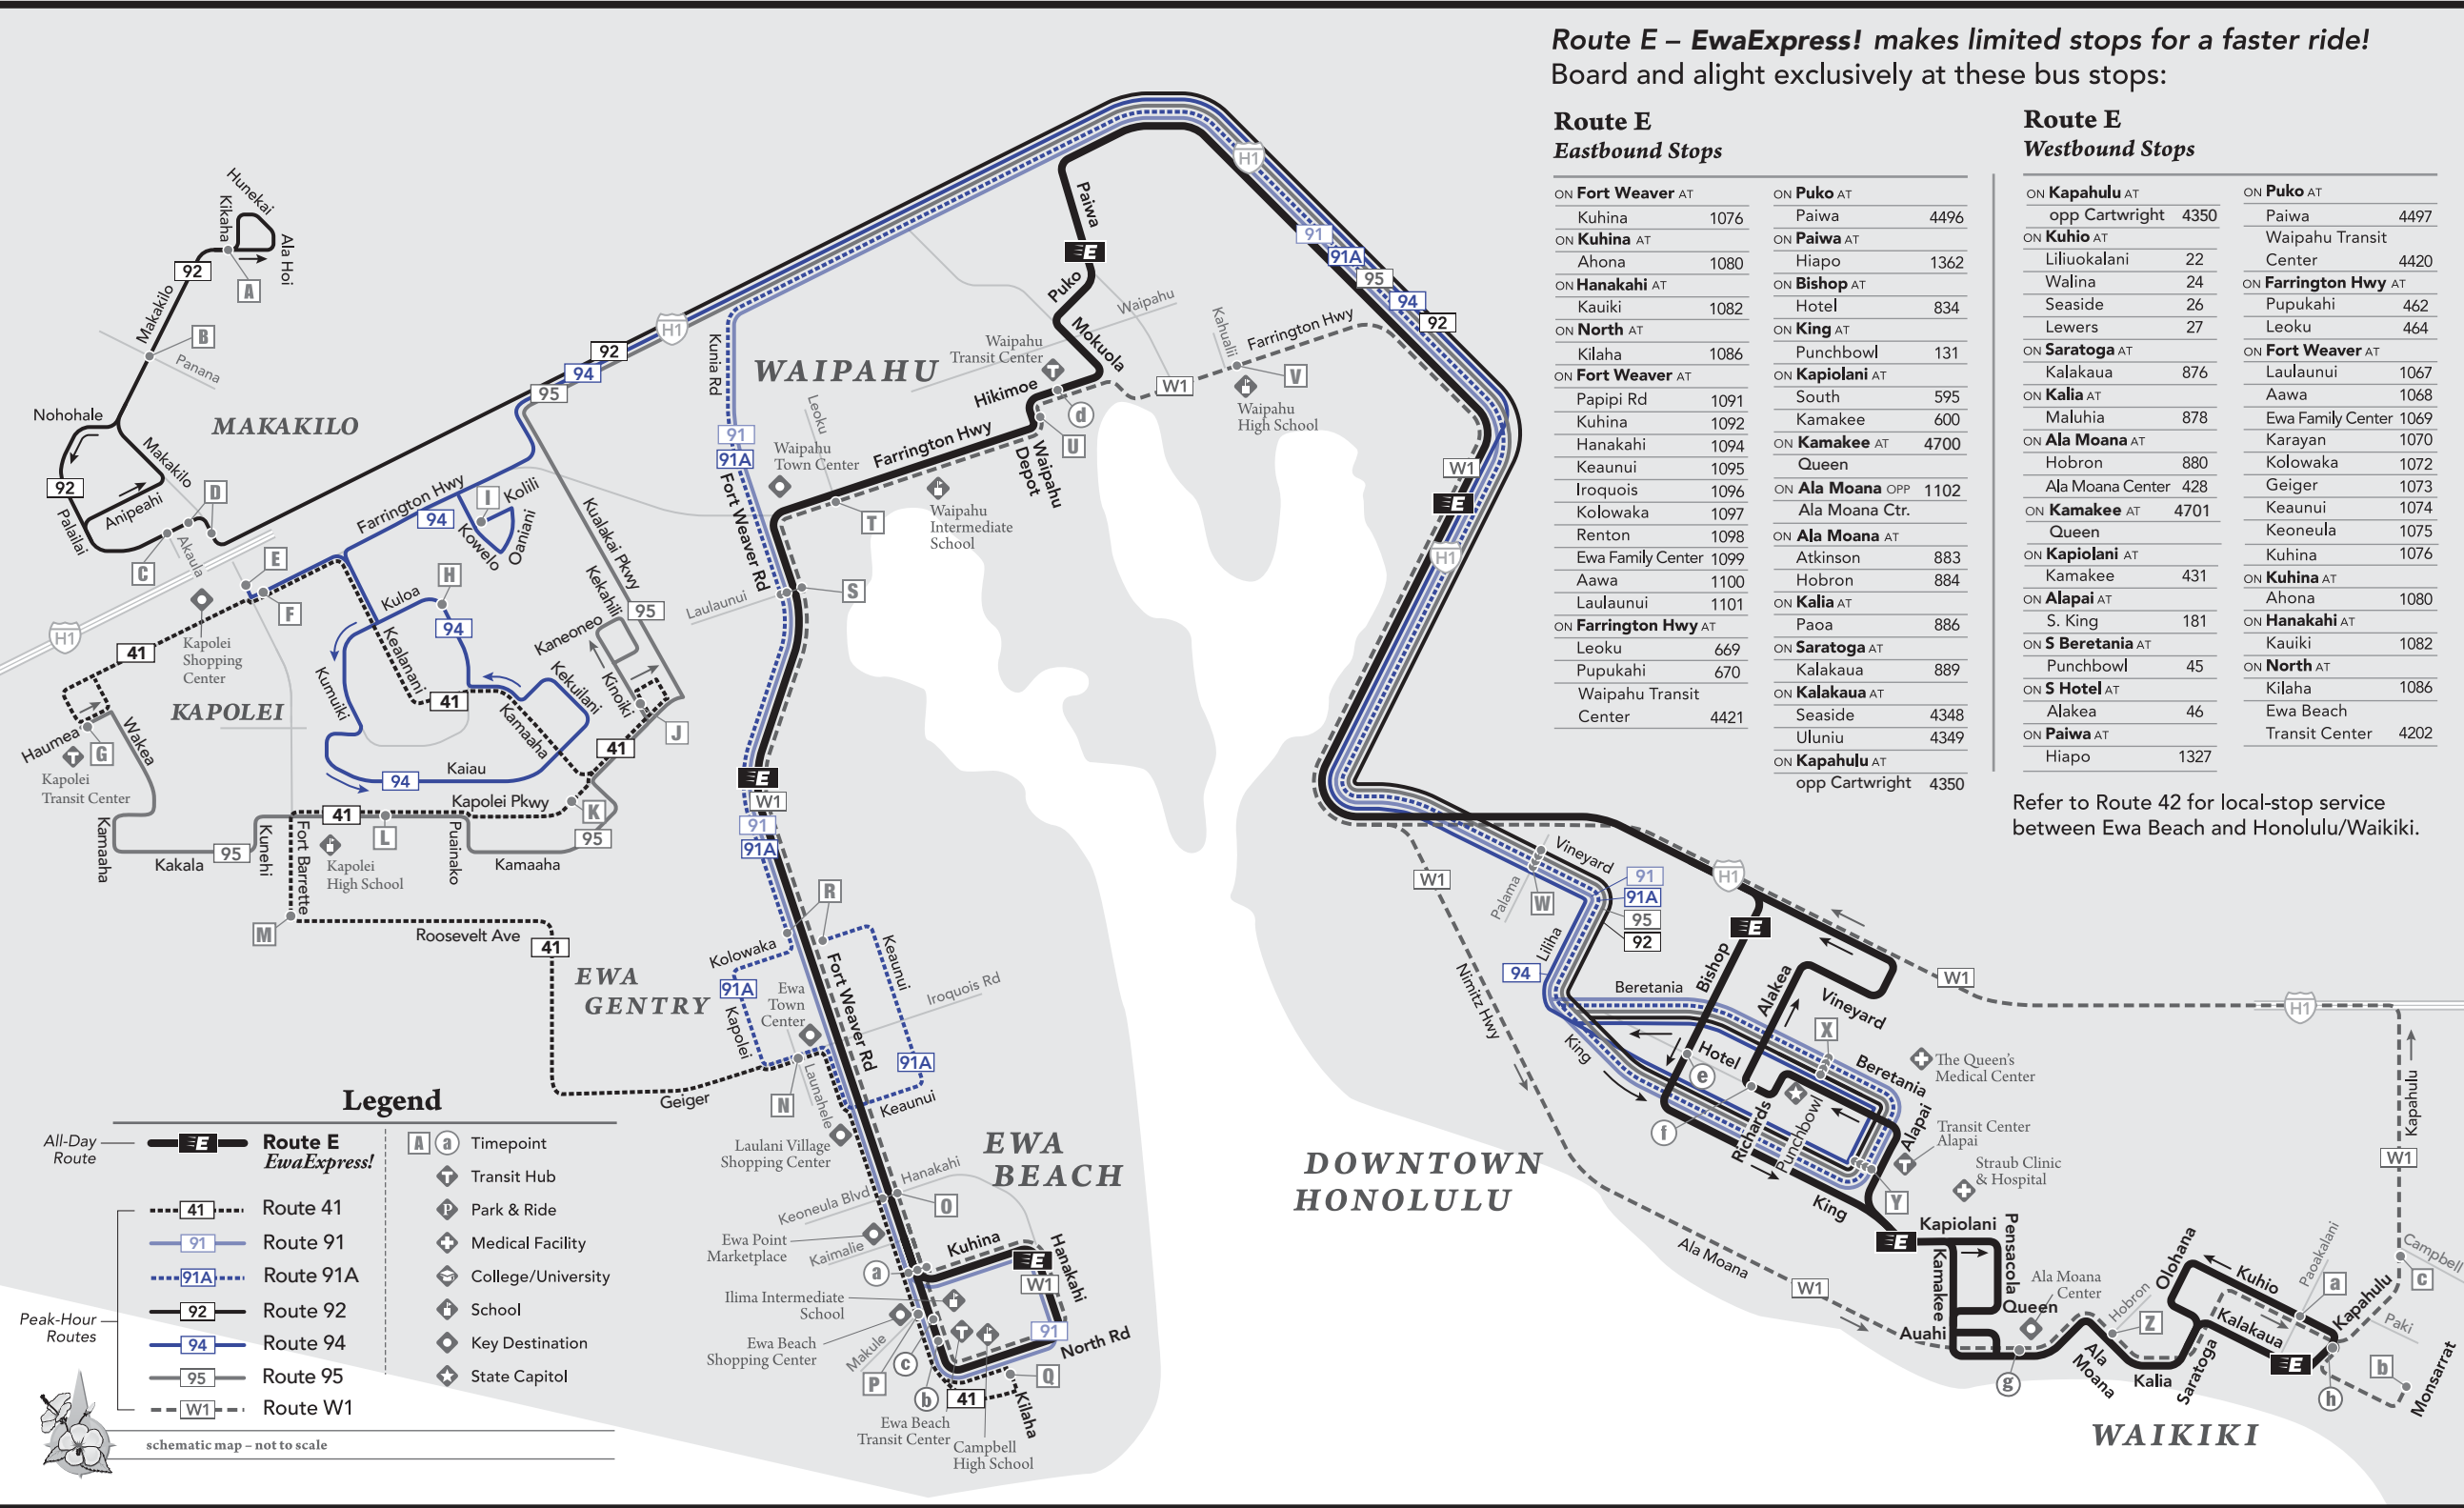

**Route E – EwaExpress! makes limited stops for a faster ride!**  
Board and alight exclusively at these bus stops:

**Route E  
Eastbound Stops**

|                             |                       |
|-----------------------------|-----------------------|
| ON Fort Weaver AT           | ON Puko AT            |
| Kuhina 1076                 | Paiwa 4496            |
| ON Kuhina AT                | ON Paiwa AT           |
| Ahona 1080                  | Hiapo 1362            |
| ON Hanakahi AT              | ON Bishop AT          |
| Kauiki 1082                 | Hotel 834             |
| ON North AT                 | ON King AT            |
| Kilaha 1086                 | Punchbowl 131         |
| ON Fort Weaver AT           | ON Kapiolani AT       |
| Papipi Rd 1091              | South 595             |
| Kuhina 1092                 | Kamakee 600           |
| Hanakahi 1094               | ON Kamakee AT 4700    |
| Keaunui 1095                | Queen                 |
| Iroquois 1096               | ON Ala Moana OPP 1102 |
| Kolowaka 1097               | Ala Moana Ctr.        |
| Renton 1098                 | ON Ala Moana AT       |
| Ewa Family Center 1099      | Atkinson 883          |
| Aawa 1100                   | Hobron 884            |
| Laulaunui 1101              | ON Kalia AT           |
| ON Farrington Hwy AT        | Paoa 886              |
| Leoku 669                   | ON Saratoga AT        |
| Pupukahi 670                | Kalakaua 889          |
| Waipahu Transit Center 4421 | ON Kalakaua AT        |
|                             | Seaside 4348          |
|                             | Uluniu 4349           |
|                             | ON Kapahulu AT        |
|                             | opp Cartwright 4350   |

Refer to Route 42 for local-stop service between Ewa Beach and Honolulu/Waikiki.

**Legend**

**Route E EwaExpress!**

**All-Day Route**

- Route 41
- Route 91
- Route 91A
- Route 92
- Route 94
- Route 95
- Route W1