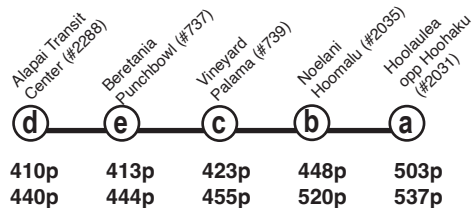

Route 90 Pearl City Express Effective 12/1/24

Weekday AM: To Downtown PM: To Pearl City

State Holiday AM: To Downtown PM: To Pearl City

Route 90 Destination Signs

Westbound:
 AM: To Downtown only - 90 EXPRESS DOWNTOWN
 PM: To Pearl City - 90 EXPRESS PEARL CITY

NOTE - Numbers next to timepoints are **HEA** (Honolulu Estimated Arrival) stop numbers.
 Go to the **HEA** website at <http://hea.thebus.org>.

Bold indicates PM service.
Schedule to change without notice.
All buses are lift and bicycle rack equipped.