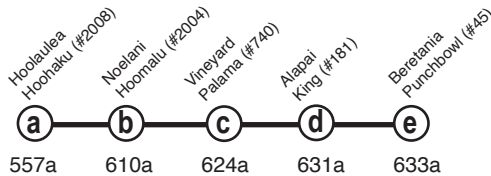

Route 90 Pearl City Express Effective 12/1/24

Weekday AM: To Downtown PM: To Pearl City

State Holiday AM: To Downtown PM: To Pearl City

Route 90 Destination Signs

Westbound:
 AM: To Downtown only - 90 EXPRESS DOWNTOWN
 PM: To Pearl City - 90 EXPRESS PEARL CITY

NOTE - Numbers next to timepoints are **HEA** (Honolulu Estimated Arrival) stop numbers.
 Go to the **HEA** website at <http://hea.thebus.org>.

Bold indicates PM service.
Schedule to change without notice.
All buses are lift and bicycle rack equipped.