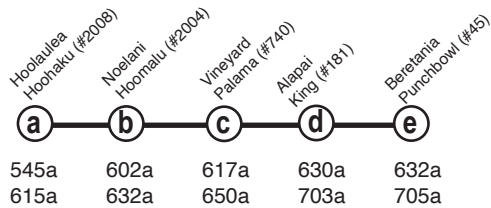

Route 90 Pearl City Express Effective 12/1/24

Weekday AM: To Downtown PM: To Pearl City

State Holiday AM: To Downtown PM: To Pearl City

Route 90 Destination Signs

Westbound:
 AM: To Downtown only - 90 EXPRESS DOWNTOWN
 PM: To Pearl City - 90 EXPRESS PEARL CITY

NOTE - Numbers next to timepoints are **HEA** (Honolulu Estimated Arrival) stop numbers.
 Go to the **HEA** website at <http://hea.thebus.org>.

Bold indicates PM service.
Schedule to change without notice.
All buses are lift and bicycle rack equipped.