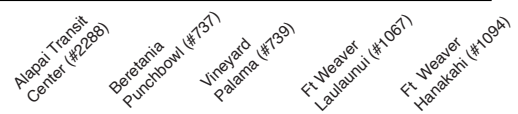

325p	328p	339p	416p	441p
345p	348p	359p	437p	503p
405p	408p	420p	458p	525p
425p	428p	440p	518p	544p
445p	448p	500p	537p	602p
515p	518p	529p	602p	627p
545p	547p	556p	622p	647p

State Holiday

340p	343p	353p	418p	441p
420p	423p	433p	458p	521p
510p	513p	523p	548p	611p
545p	548p	558p	623p	646p

Route 91 Destination Signs

AM: 91 EXPRESS DOWNTOWN

PM: 91 EXPRESS EWA BEACH

Bold indicates PM service.

Schedule to change without notice.

All buses are lift and bicycle rack equipped.