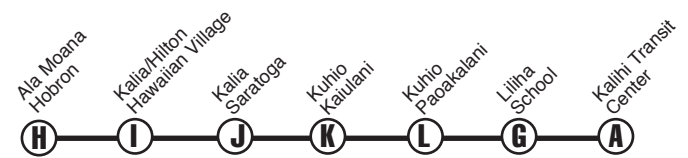

337p	340p	343p	350p	353p	416p	435p
407p	410p	413p	420p	423p	446p	505p

Saturday

337p	338p	340p	346p	348p	404p	419p
407p	408p	410p	416p	418p	434p	449p

Sunday

337p	339p	341p	347p	349p	405p	420p
407p	409p	411p	417p	419p	435p	450p

State Holiday

337p	338p	340p	346p	348p	404p	419p
407p	408p	410p	416p	418p	434p	449p

Route W3 Destination Signs

Eastbound (AM) to Waikiki: W3 Express Waikiki

Westbound (PM) to Kalihi: W3 Express Kalihi

Bold indicates PM service.

Schedule subject to change without notice.

All buses are lift and bicycle rack equipped.