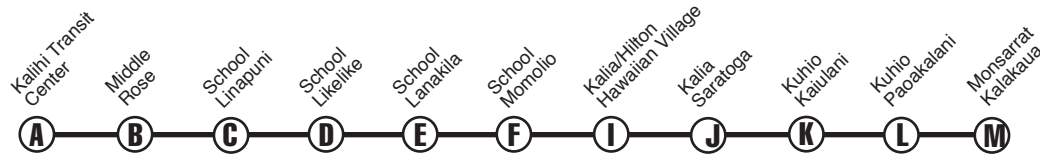

Route W3 Kalihi via School Express (Formerly Route 203) Effective 6/3/12

Weekday AM Service: Eastbound from Kalihi to Waikiki

PM Service : Westbound from Waikiki to Kalihi

544a	550a	553a	556a	600a	603a	618a	620a	626a	628a	631a
614a	620a	623a	626a	630a	633a	649a	651a	657a	659a	702a

Sunday

337p	339p	341p	347p	349p	405p	420p
407p	409p	411p	417p	419p	435p	450p

State Holiday

337p	338p	340p	346p	348p	404p	419p
407p	408p	410p	416p	418p	434p	449p

Route W3 Destination Signs

Eastbound (AM) to Waikiki: W3 Express Waikiki

Westbound (PM) to Kalihi: W3 Express Kalihi

Bold indicates PM service.

Schedule subject to change without notice.

All buses are lift and bicycle rack equipped.