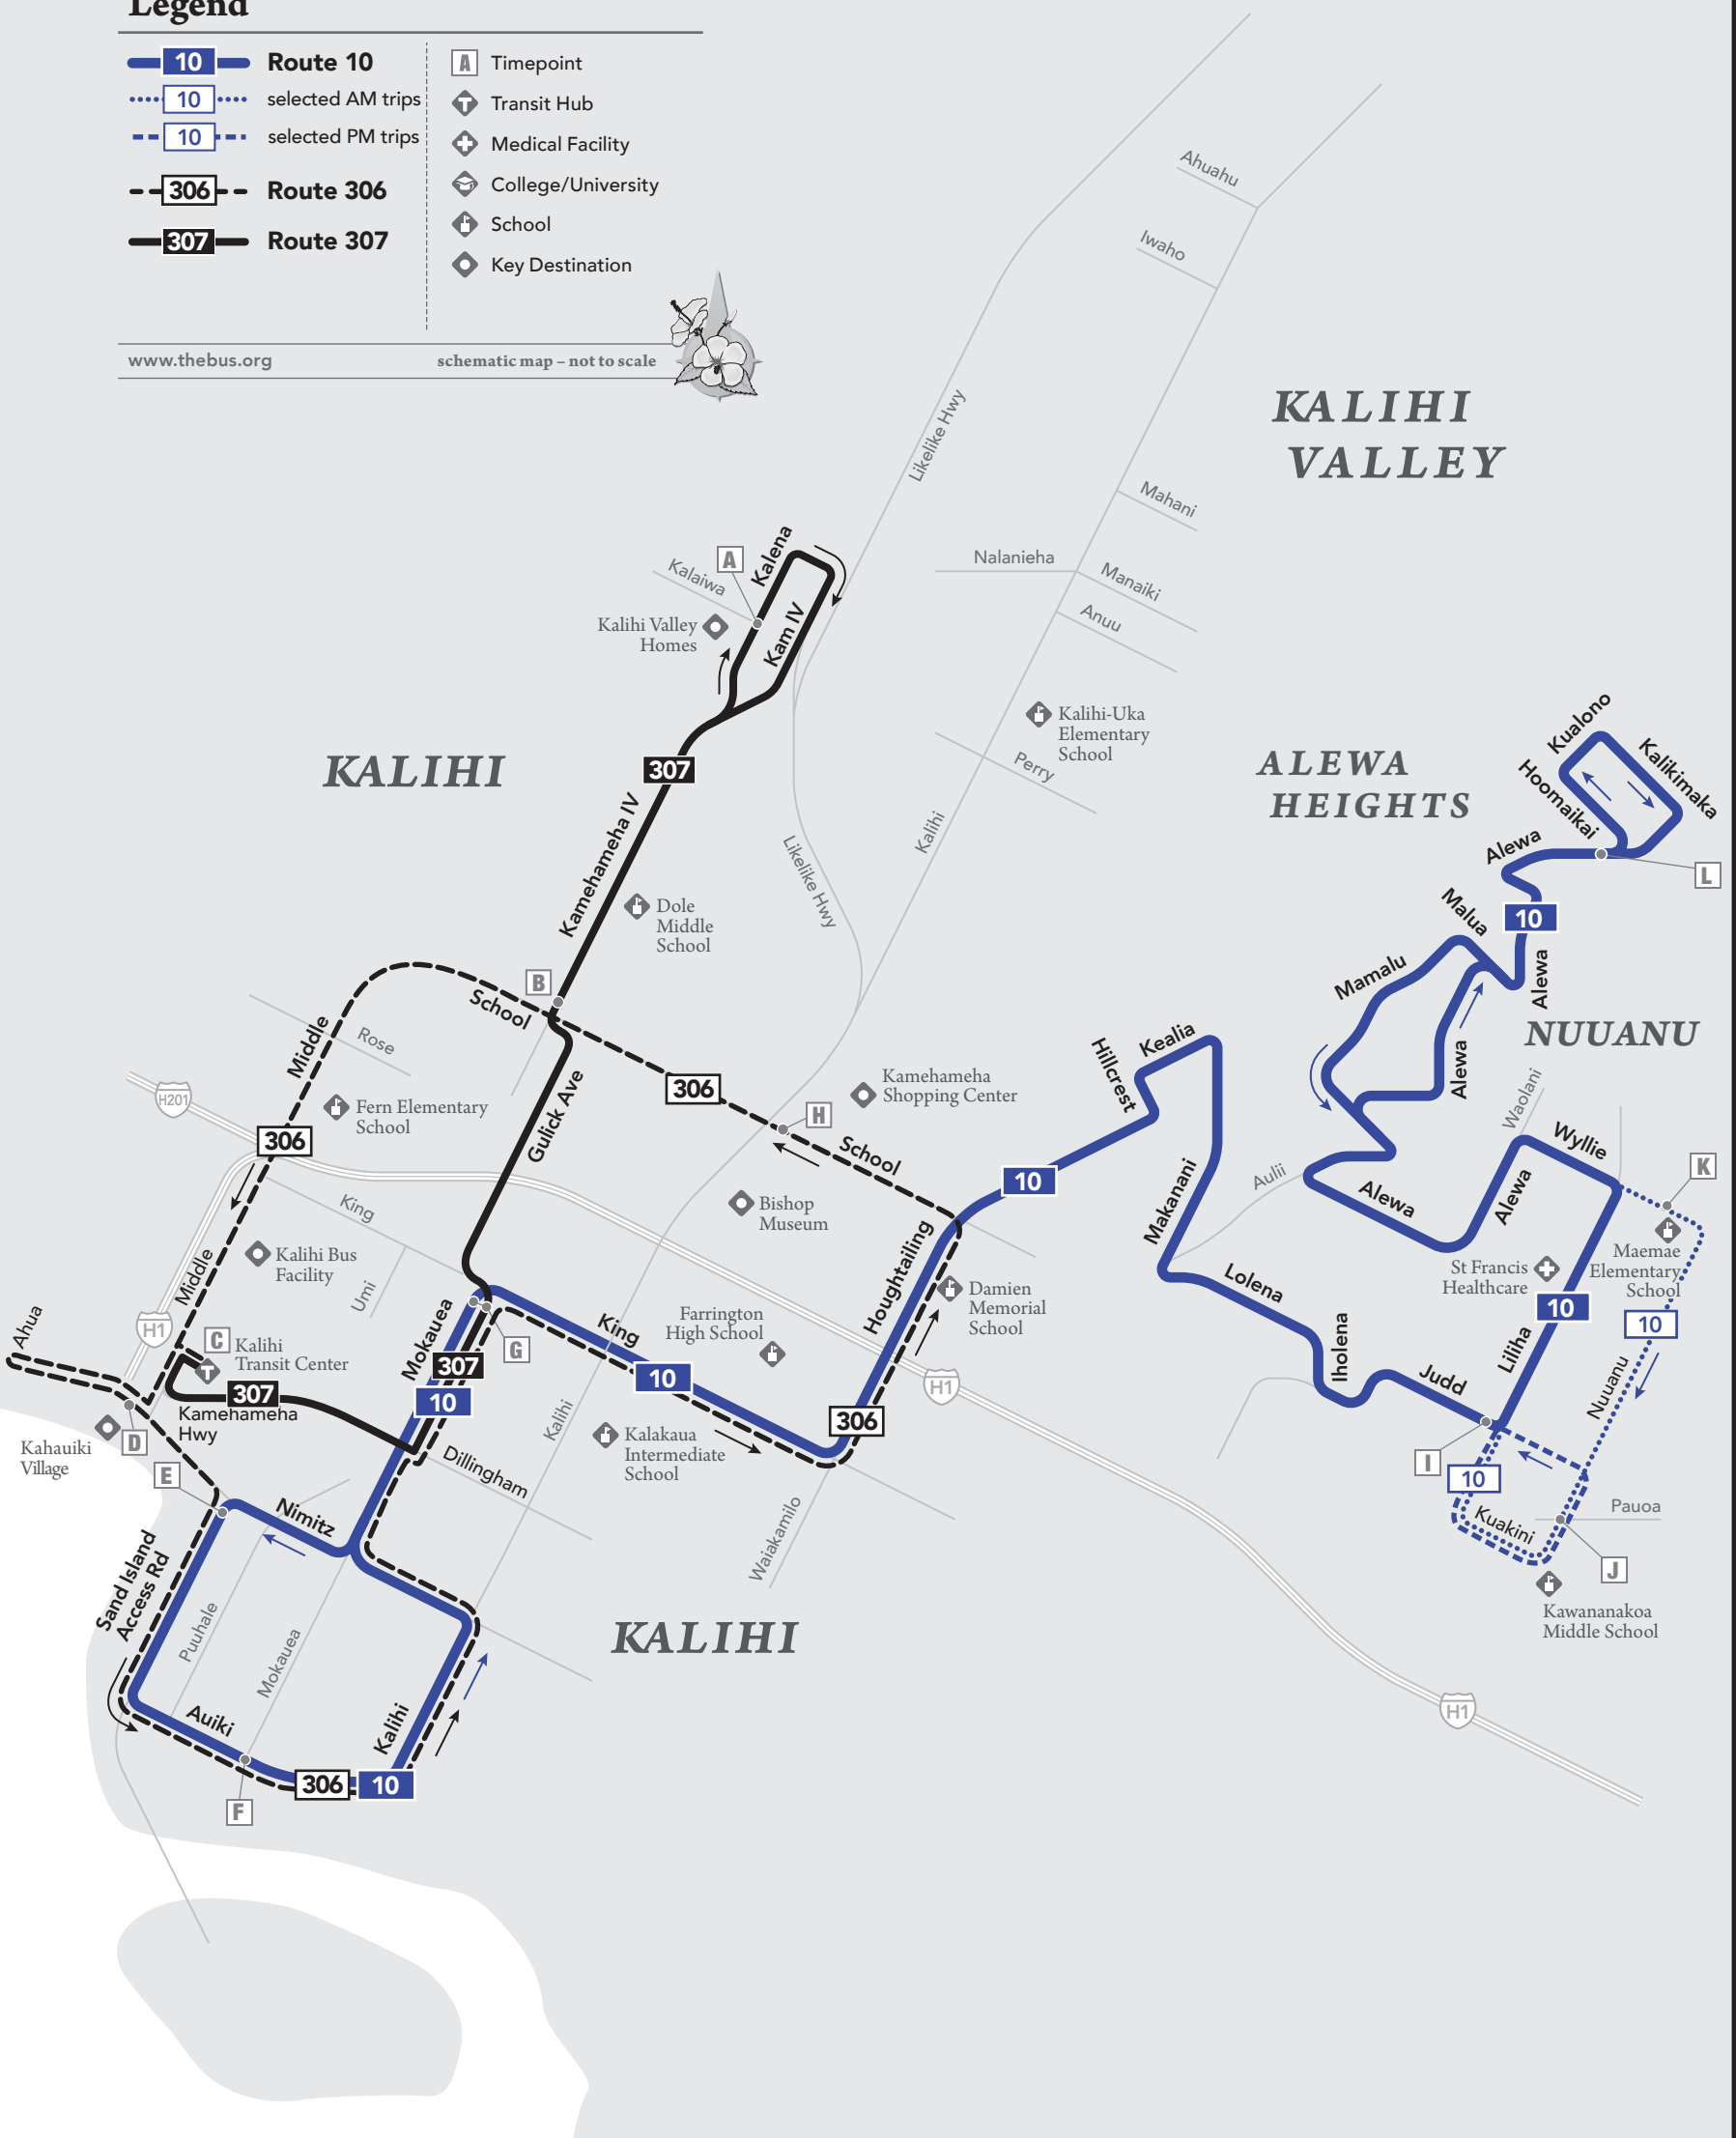

Legend

-  **Route 10**
-  selected AM trips
-  selected PM trips
-  **Route 306**
-  **Route 307**

-  Timepoint
-  Transit Hub
-  Medical Facility
-  College/University
-  School
-  Key Destination

www.thebus.org

schematic map – not to scale

KALIHI VALLEY

KALIHI

ALEWA HEIGHTS

NUUANU

KALIHI