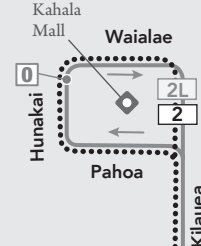

KALIHI

DOWNTOWN

ALA MOANA

WAIKIKI

KAPAHULU

DIAMOND HEAD

Legend

- 2** Route 2
- ... 2 ... selected trips
- 2L Route 2L
limited stops
Weekday
6:00 a.m - 6:00 p.m.
- W3 Route W3
- A Timepoint
- Transit Hub
- Medical Facility
- College/University
- School
- Key Destination
- State Capitol

Peak-Hour Route
Route

www.thebus.org

schematic map - not to scale