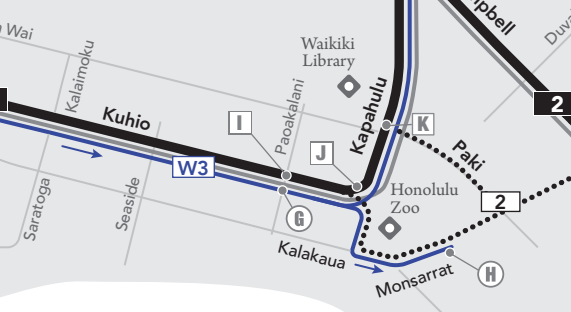

KALIHI

DOWNTOWN

ALA MOANA

WAIKIKI

KAPAHULU

DIAMOND HEAD

Legend

- 2** Route 2
- ... 2 ... selected trips
- 2L Route 2L
limited stops
Weekday
6:00 a.m - 6:00 p.m.
- W3 Route W3
- A Timepoint
- Transit Hub
- Medical Facility
- College/University
- School
- Key Destination
- State Capitol

Peak-Hour Route
Route

www.thebus.org

schematic map - not to scale