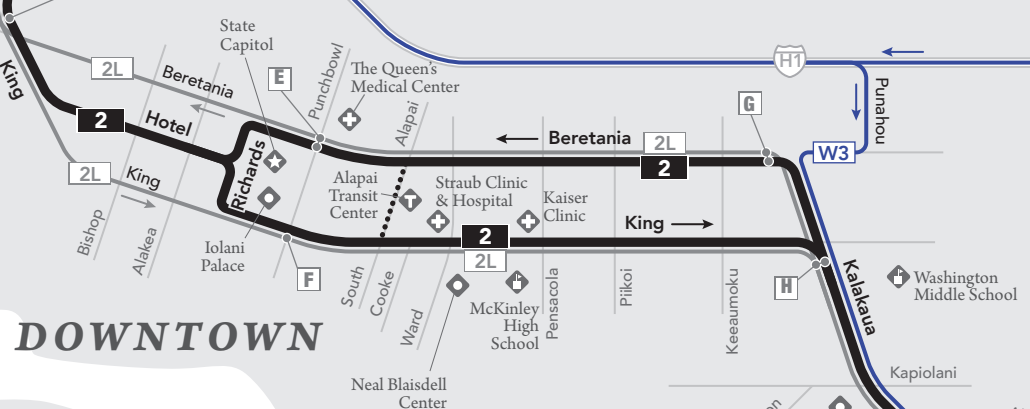

KALIHI

DOWNTOWN

ALA MOANA

WAIKIKI

KAPAHULU

DIAMOND HEAD

Legend

- 2** Route 2
- ... 2 ... selected trips
- 2L Route 2L
limited stops
Weekday
6:00 a.m - 6:00 p.m.
- W3 Route W3
- A Timepoint
- Transit Hub
- Medical Facility
- College/University
- School
- Key Destination
- State Capitol

Peak-Hour Route
Route

www.thebus.org

schematic map - not to scale