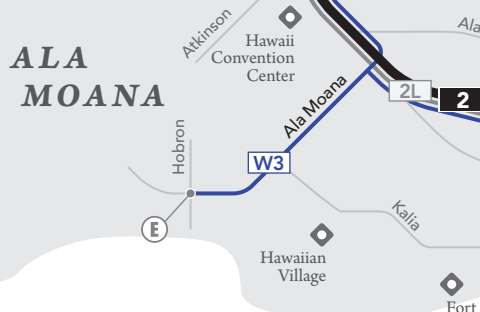

KALIHI

DOWNTOWN

ALA MOANA

WAIKIKI

KAPAHULU

DIAMOND HEAD

Legend

- 2** Route 2
- ... 2 ... selected trips
- 2L Route 2L
limited stops
Weekday
6:00 a.m - 6:00 p.m.
- W3 Route W3
- A Timepoint
- Transit Hub
- Medical Facility
- College/University
- School
- Key Destination
- State Capitol

Peak-Hour Route
Route

www.thebus.org

schematic map - not to scale