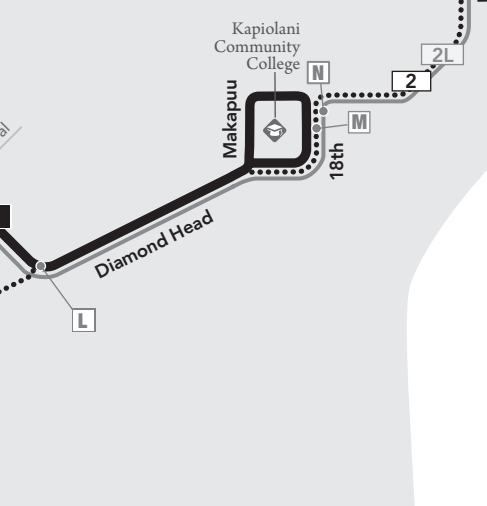

KALIHI

DOWNTOWN

ALA MOANA

WAIKIKI

KAPAHULU

DIAMOND HEAD

Legend

- 2** Route 2
- ... 2 ... selected trips
- 2L Route 2L
limited stops
Weekday
6:00 a.m - 6:00 p.m.
- W3 Route W3
- A Timepoint
- Transit Hub
- Medical Facility
- College/University
- School
- Key Destination
- State Capitol

Peak-Hour Route
Route

www.thebus.org

schematic map - not to scale