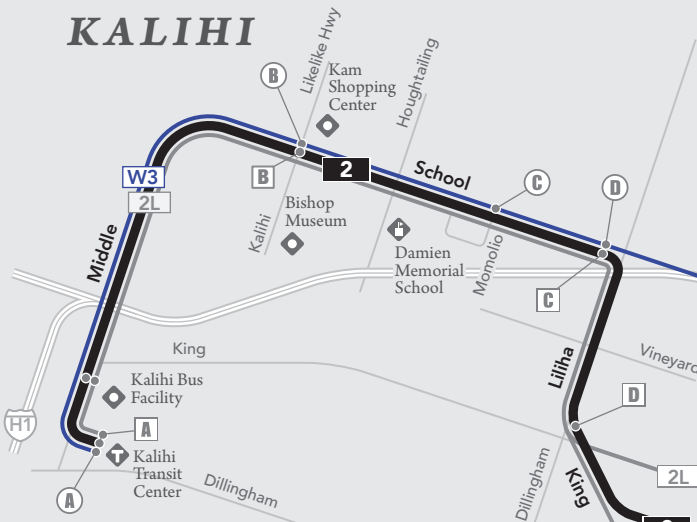

KALIHI

DOWNTOWN

ALA MOANA

WAIKIKI

KAPAHULU

DIAMOND HEAD

Legend

- 2** Route 2
- ... 2 ... selected trips
- 2L Route 2L
limited stops
Weekday
6:00 a.m - 6:00 p.m.
- W3 Route W3
- A Timepoint
- Transit Hub
- Medical Facility
- College/University
- School
- Key Destination
- State Capitol

Peak-Hour Route
Route

www.thebus.org

schematic map - not to scale