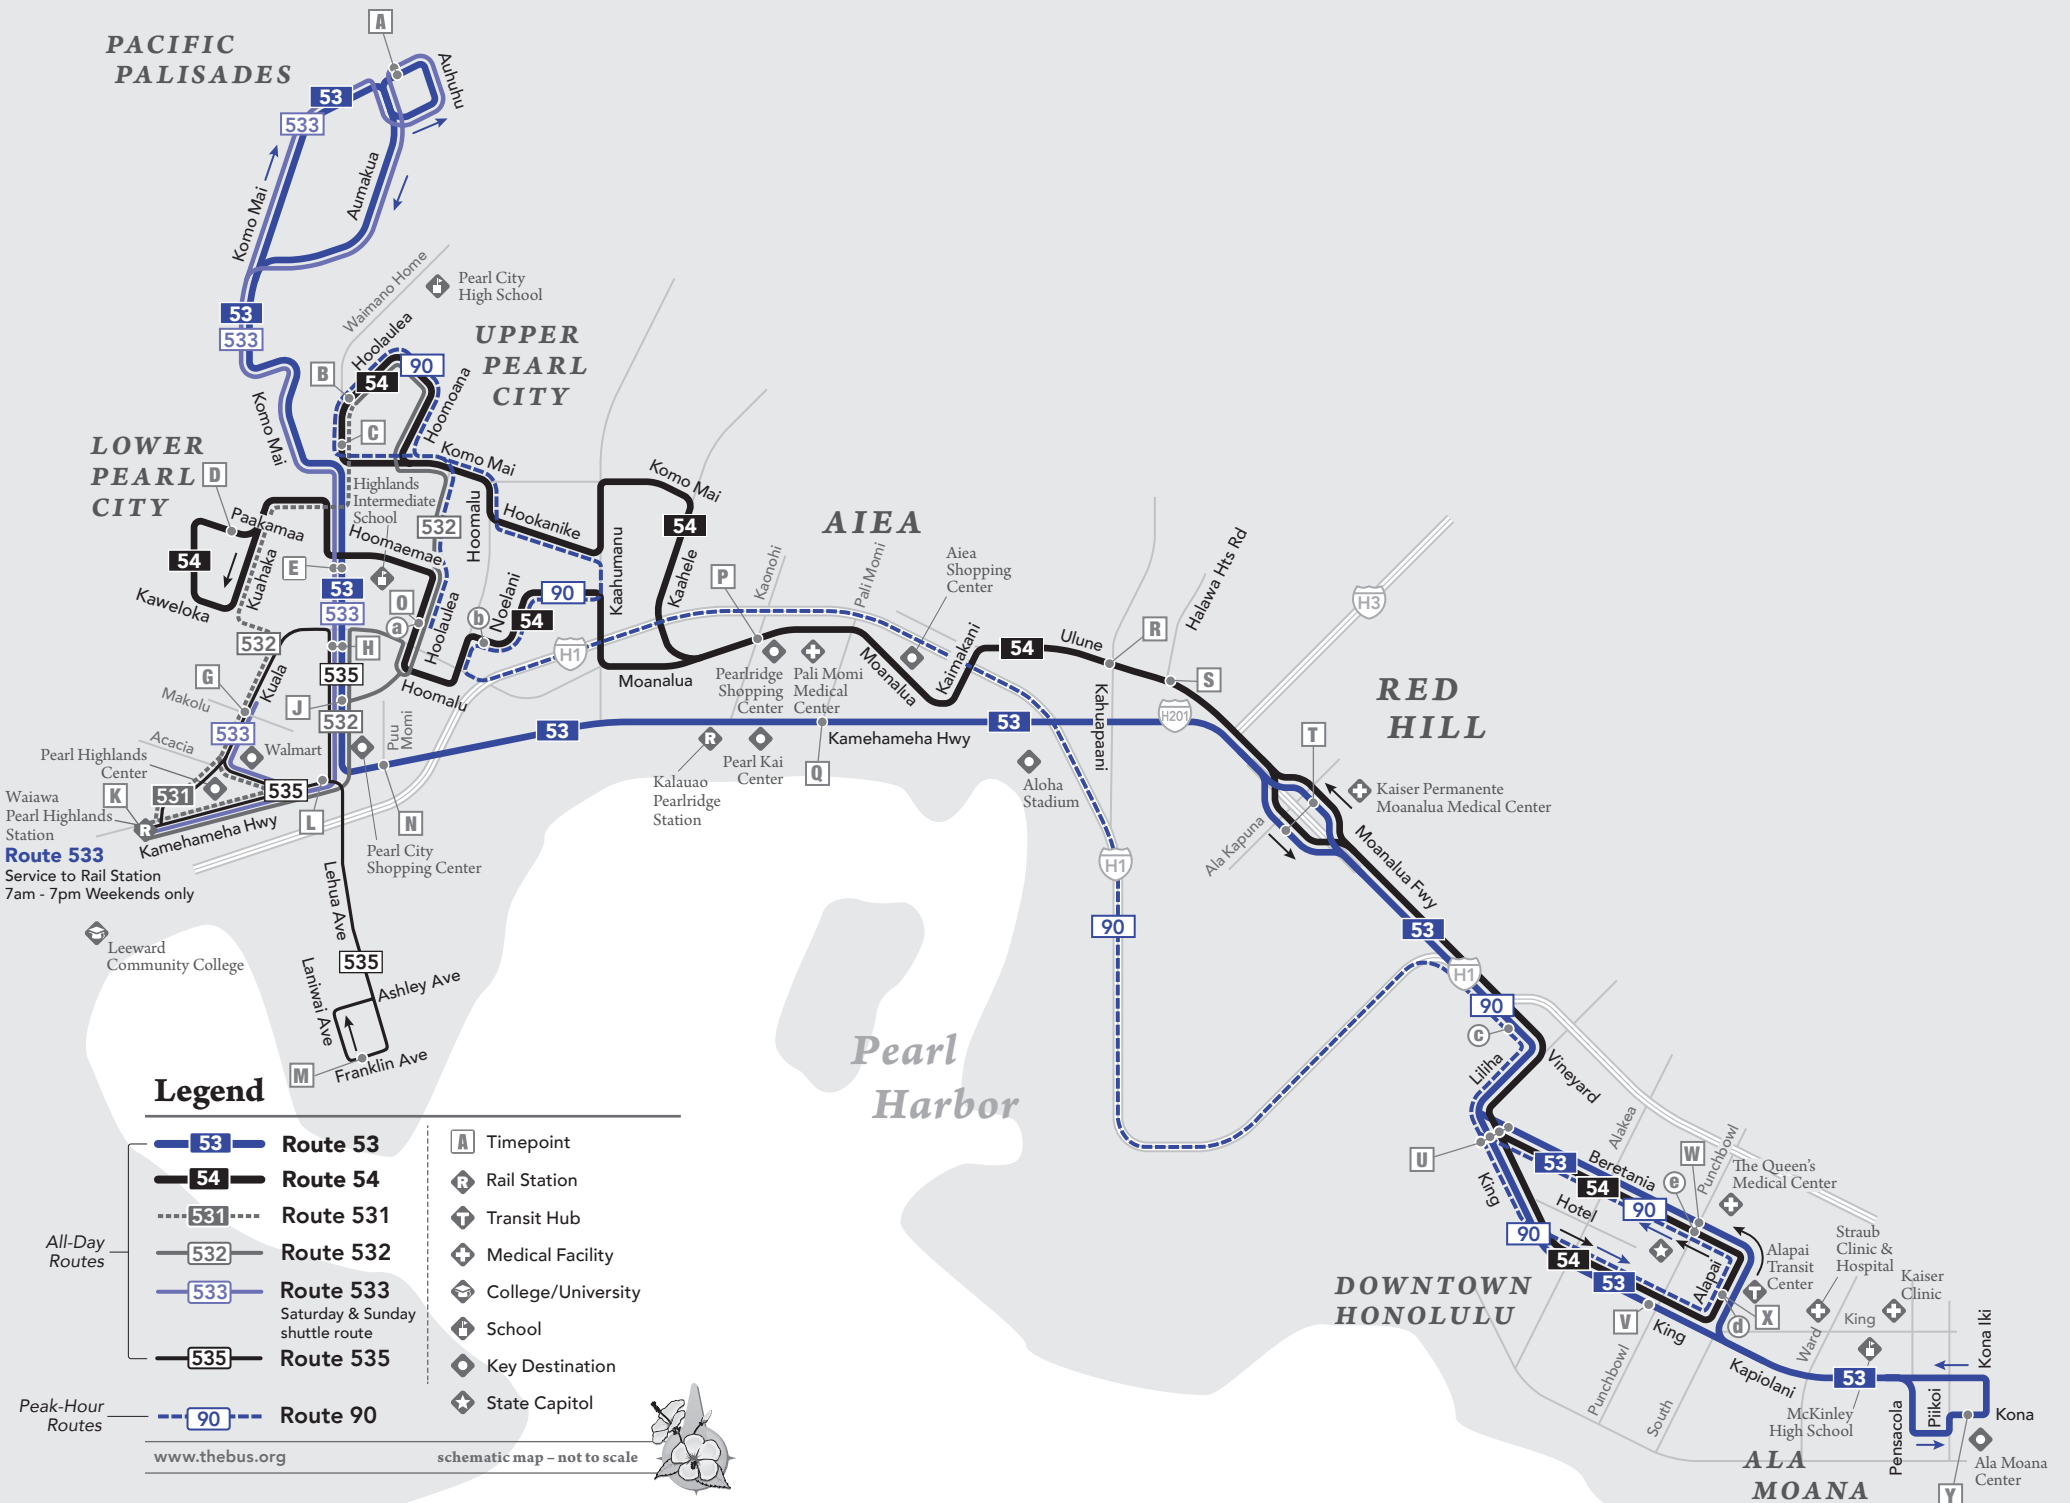

**PACIFIC PALISADES**

**Route 533**  
Service to Rail Station  
7am - 7pm Weekends only

**Legend**

- |             |                  |         |                    |
|-------------|------------------|---------|--------------------|
| — 53 —      | <b>Route 53</b>  | A       | Timepoint          |
| — 54 —      | <b>Route 54</b>  | R       | Rail Station       |
| ... 531 ... | <b>Route 531</b> | T       | Transit Hub        |
| — 532 —     | <b>Route 532</b> | M       | Medical Facility   |
| — 533 —     | <b>Route 533</b> | C       | College/University |
| — 535 —     | <b>Route 535</b> | S       | School             |
| — 90 —      | <b>Route 90</b>  | K       | Key Destination    |
|             |                  | Capitol | State Capitol      |
- All-Day Routes
- Peak-Hour Routes

www.thebus.org

schematic map - not to scale