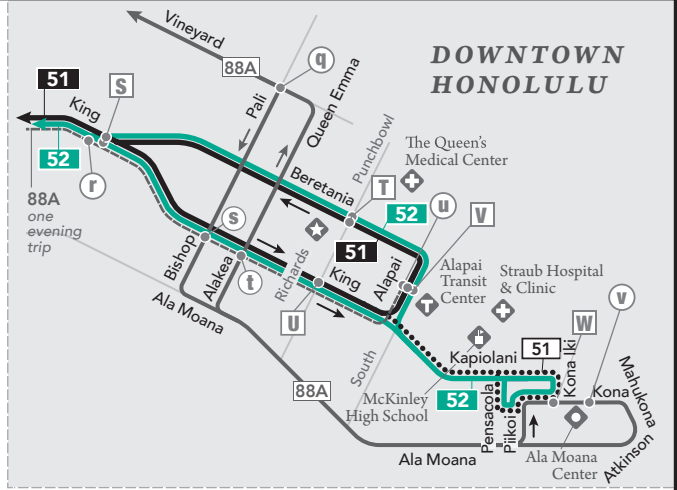

**DOWNTOWN HONOLULU**

**Legend**

- All-Day Routes**
- Peak Hour Route**
- Route 52** (Green line)
- Route 51** (Black line)
- selected trips** (Dotted line)
- Route 88A** (Grey line)
- Buses serving Route 88A also travel parts of Routes 51, 52 & 60. See schedule for details.**
- 51\***
- 52\***
- 60\***

- a** Timepoint
- Transit Hub**
- Park & Ride**
- Medical Facility**
- College/University**
- School**
- Key Destination**
- State Capitol**

schematic map – not to scale

52 via H-1 Freeway  
51 via Nimitz Hwy  
88A (lower level)

**HONOLULU**  
see inset for detail

- Ala Moana Center**
- Kapiolani**
- Ala Moana**
- 88A**
- 51**
- 52**
- Dillingham**
- Nimitz Hwy**
- Kam Hwy**
- Rodgers**
- Daniel K. Inouye International Airport**