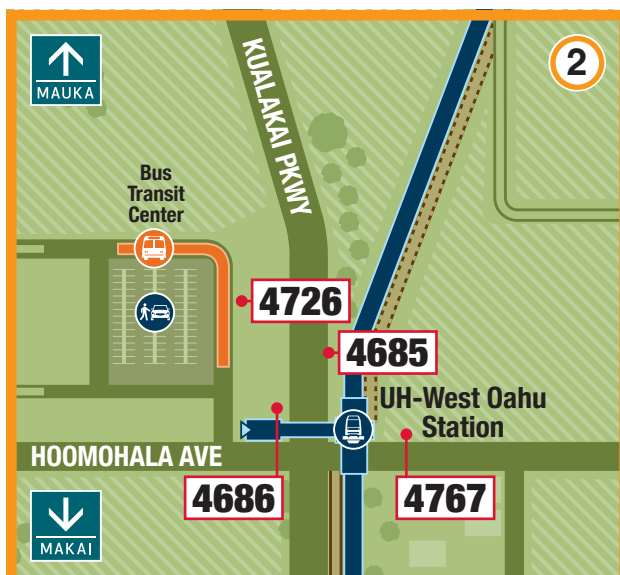

# Bus Routes servicing Pearl City & Aiea Skyline Stations

## WEST LOCH 10044

Hō'ae'ae

Bus Stop #	Bus Route #
464:	E, W1, 40, 42, 99
669:	E, W1, 40, 42, 99
4727:	43, 44, 444
1345:	444
1017:	43, 81
1384:	43, 81, 444

## LEEWARD COMMUNITY COLLEGE 10056

Hālaulani

No Bus Service

### Legend

- Bus Transit Center
- Skyline Station
- Park & Ride
- Kiss & Ride
- Bus Stop
- 1234** Bus Stop No.