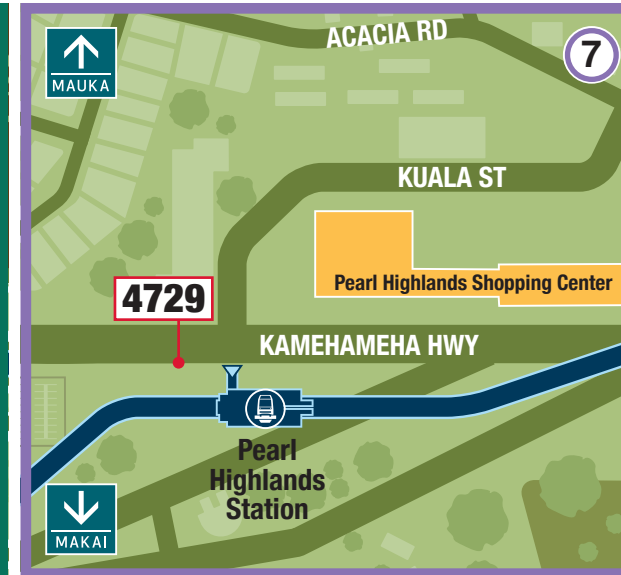

**Transit Pass Office**  
Youth, Senior, Disability, Medicare,  
Low Income HOLO card processing,  
and Lost & Found.

Location: Kalihi Transit Center; corner of  
Middle Street and Kamehameha Highway  
Monday to Friday, 7:30 a.m. to 4 p.m.  
Closed on City Holidays

[www.thebus.org](http://www.thebus.org)

[www.honolulu.gov/skyline](http://www.honolulu.gov/skyline)

QR Code:

QR Code:

# SKYLINE RAIL STATION TRANSIT STOP GUIDE

## HOOPILI 10045

Honouliuli

No Bus Service