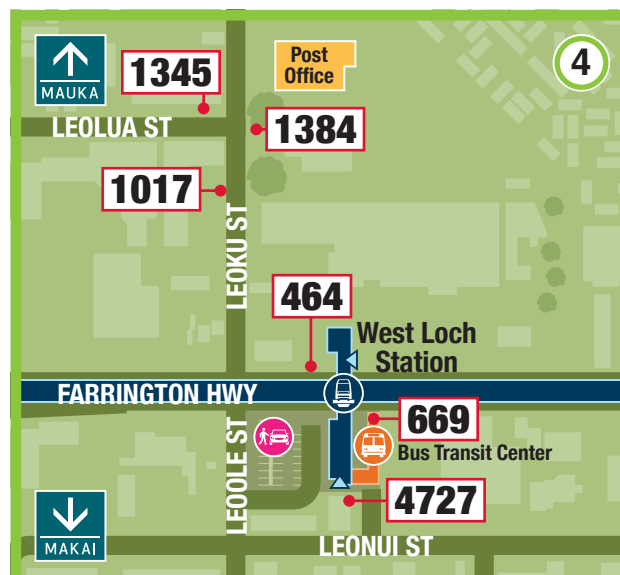

## WEST LOCH 10044

Hō'ae'ae

Bus Stop #	Bus Route #
464:	E, W1, 40, 42, 99
669:	E, W1, 40, 42, 99
4727:	43, 44, 444
1345:	444
1017:	43, 81
1384:	43, 81, 444

## LEEWARD COMMUNITY COLLEGE 10056

Hālaulani

No Bus Service

## PEARLRIDGE 10054

Kalauao

Bus Stop #	Bus Route #
4724/4725:	40, 42, 51, 53, 541
	542, 544, 545
2591:	A, 544
482:	32, 40, 42, 51, 53, 545
991:	32, 544

### Legend

- Bus Transit Center
- Skyline Station
- Park & Ride
- Kiss & Ride
- Bus Stop
- 1234** Bus Stop No.