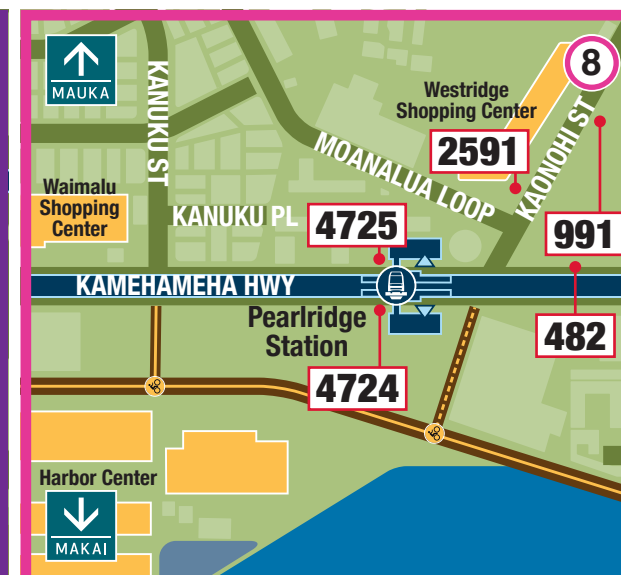

# Bus Routes servicing Pearl City & Aiea Skyline Stations

**Transit Pass Office**  
Youth, Senior, Disability, Medicare,  
Low Income HOLO card processing,  
and Lost & Found.

Location: Kalihi Transit Center; corner of  
Middle Street and Kamehameha Highway  
Monday to Friday, 7:30 a.m. to 4 p.m.  
Closed on City Holidays

## LEEWARD COMMUNITY COLLEGE 10056

Hālaulani

No Bus Service

### Legend

- Bus Transit Center
- Skyline Station
- Park & Ride
- Kiss & Ride
- Bus Stop
- 1234** Bus Stop No.