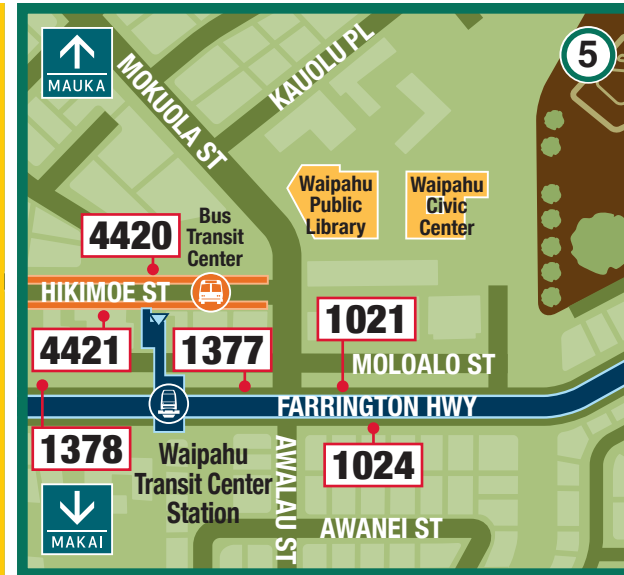

# Bus Routes servicing Pearl City & Aiea Skyline Stations

**Transit Pass Office**  
Youth, Senior, Disability, Medicare,  
Low Income HOLO card processing,  
and Lost & Found.

Location: Kalihi Transit Center; corner of  
Middle Street and Kamehameha Highway  
Monday to Friday, 7:30 a.m. to 4 p.m.  
Closed on City Holidays

[www.thebus.org](http://www.thebus.org)

[www.honolulu.gov/skyline](http://www.honolulu.gov/skyline)

QR Code:

QR Code:

# SKYLINE RAIL STATION TRANSIT STOP GUIDE