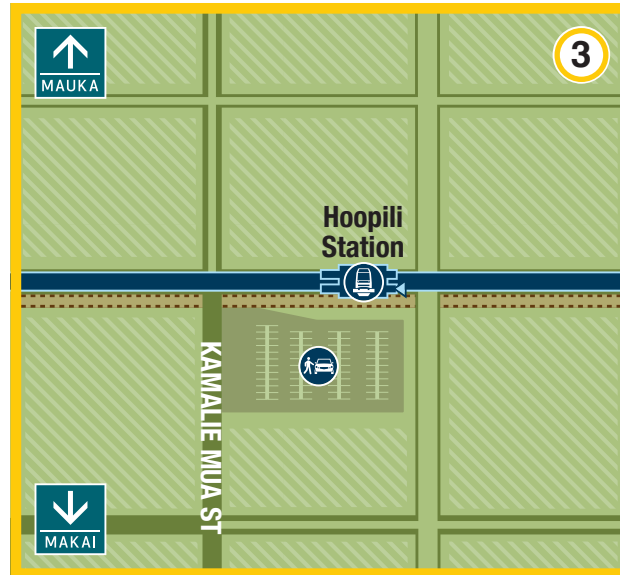

**Transit Pass Office**  
Youth, Senior, Disability, Medicare,  
Low Income HOLO card processing,  
and Lost & Found.

Location: Kalihi Transit Center; corner of  
Middle Street and Kamehameha Highway  
Monday to Friday, 7:30 a.m. to 4 p.m.  
Closed on City Holidays

# SKYLINE RAIL STATION TRANSIT STOP GUIDE