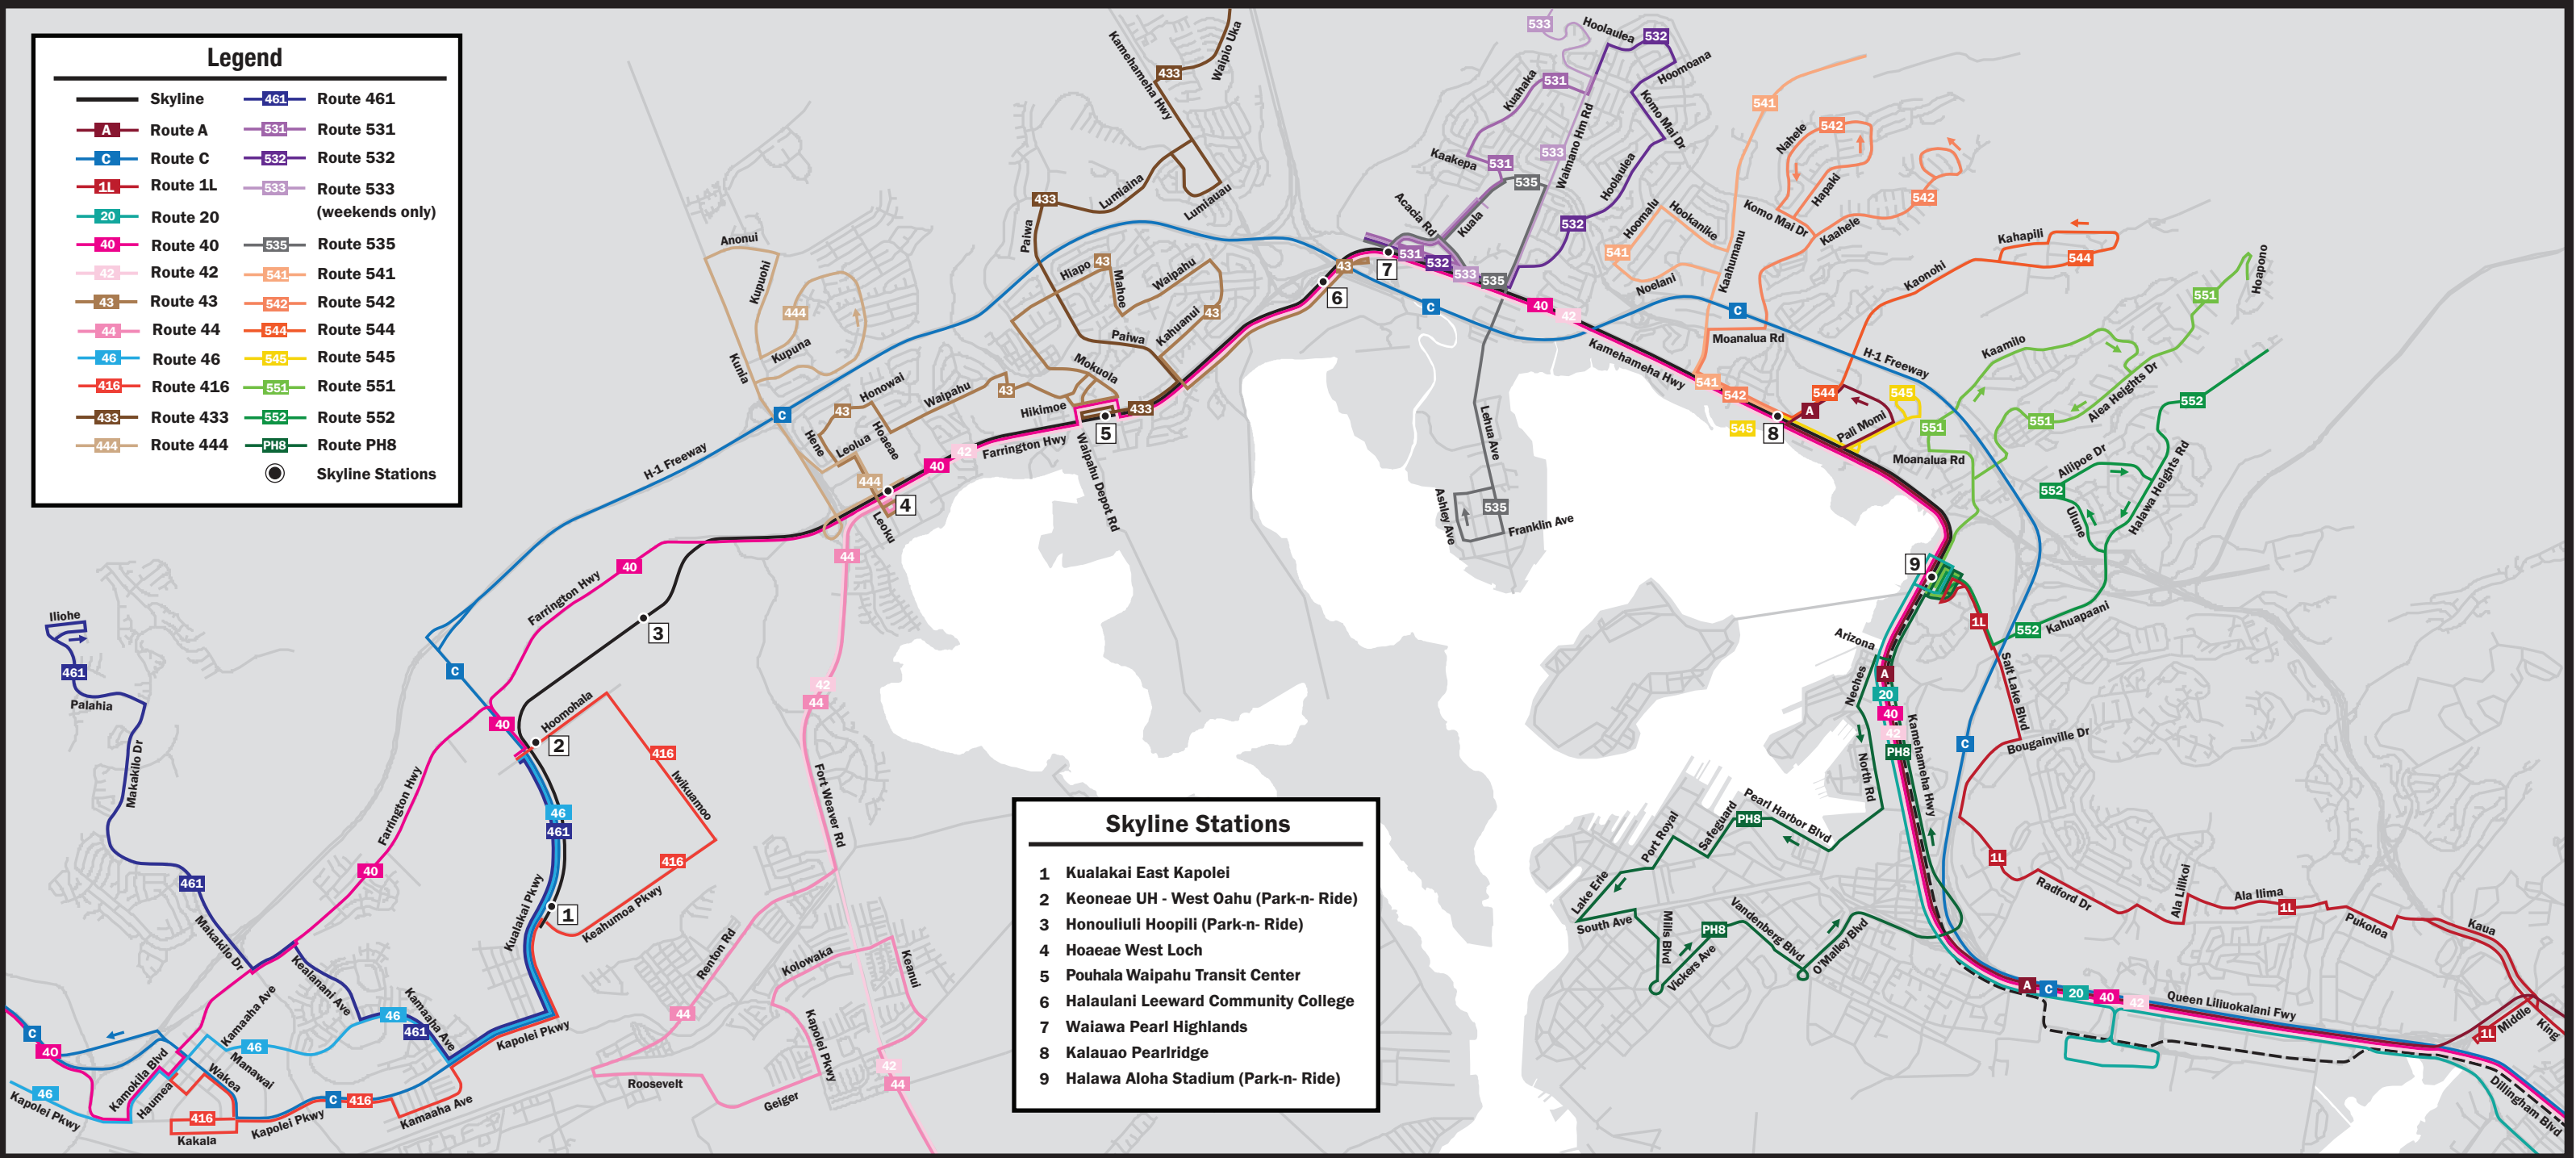

The Bus-Skyline Network 2024

Come **HOLO** with us!