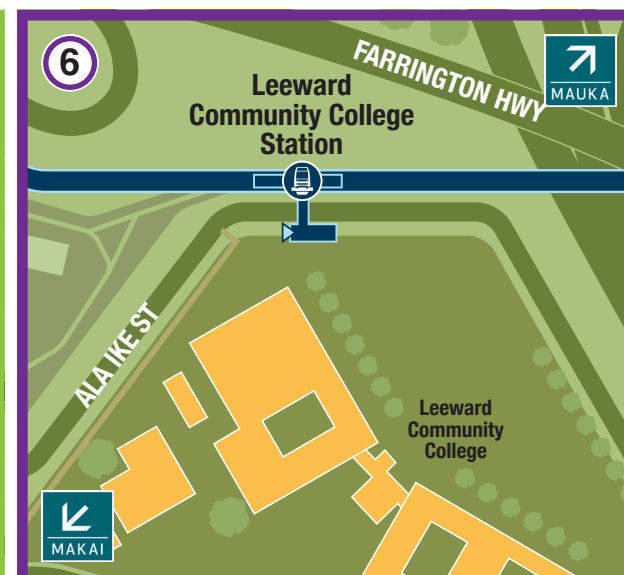

**Transit Pass Office**  
Youth, Senior, Disability, Medicare,  
Low Income HOLO card processing,  
and Lost & Found.

Location: Kalihi Transit Center; corner of  
Middle Street and Kamehameha Highway  
Monday to Friday, 7:30 a.m. to 4 p.m.  
Closed on City Holidays

## UNIVERSITY OF HAWAII - WEST OAHU 10046

Keone'ae

Bus Stop #	Bus Route #
4726:	40 (7am-10pm service only)
	46, 99,
	416, 461
4685 / 4686:	C, 95
4767:	416

## LEEWARD COMMUNITY COLLEGE 10056

Hālaulani

No Bus Service

### Legend

- Bus Transit Center
- Skyline Station
- Park & Ride
- Kiss & Ride
- Bus Stop
- 1234** Bus Stop No.