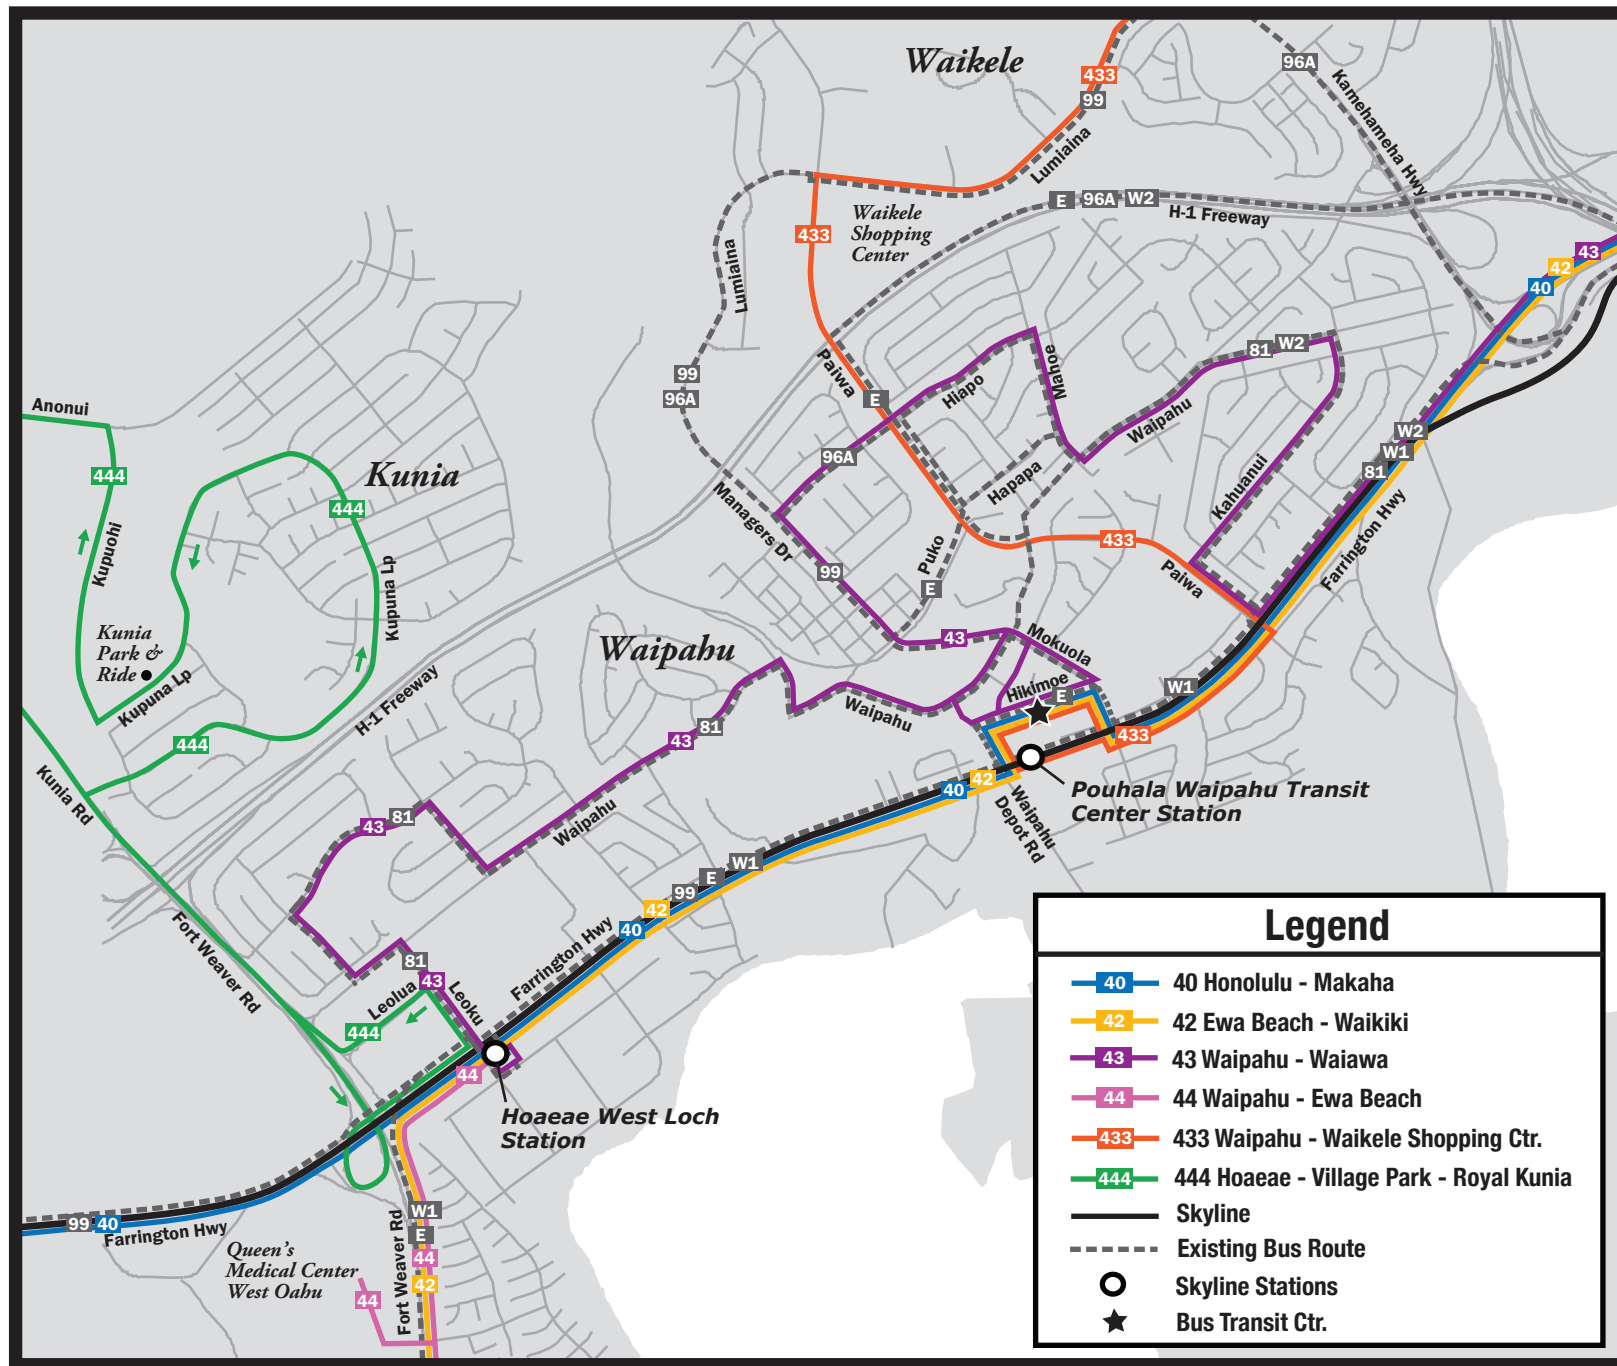

# 2024 Bus-Skyline Network Phase 1: East Kapolei to Aloha Stadium

# Bus Routes servicing Pearl City & Aiea Skyline Stations