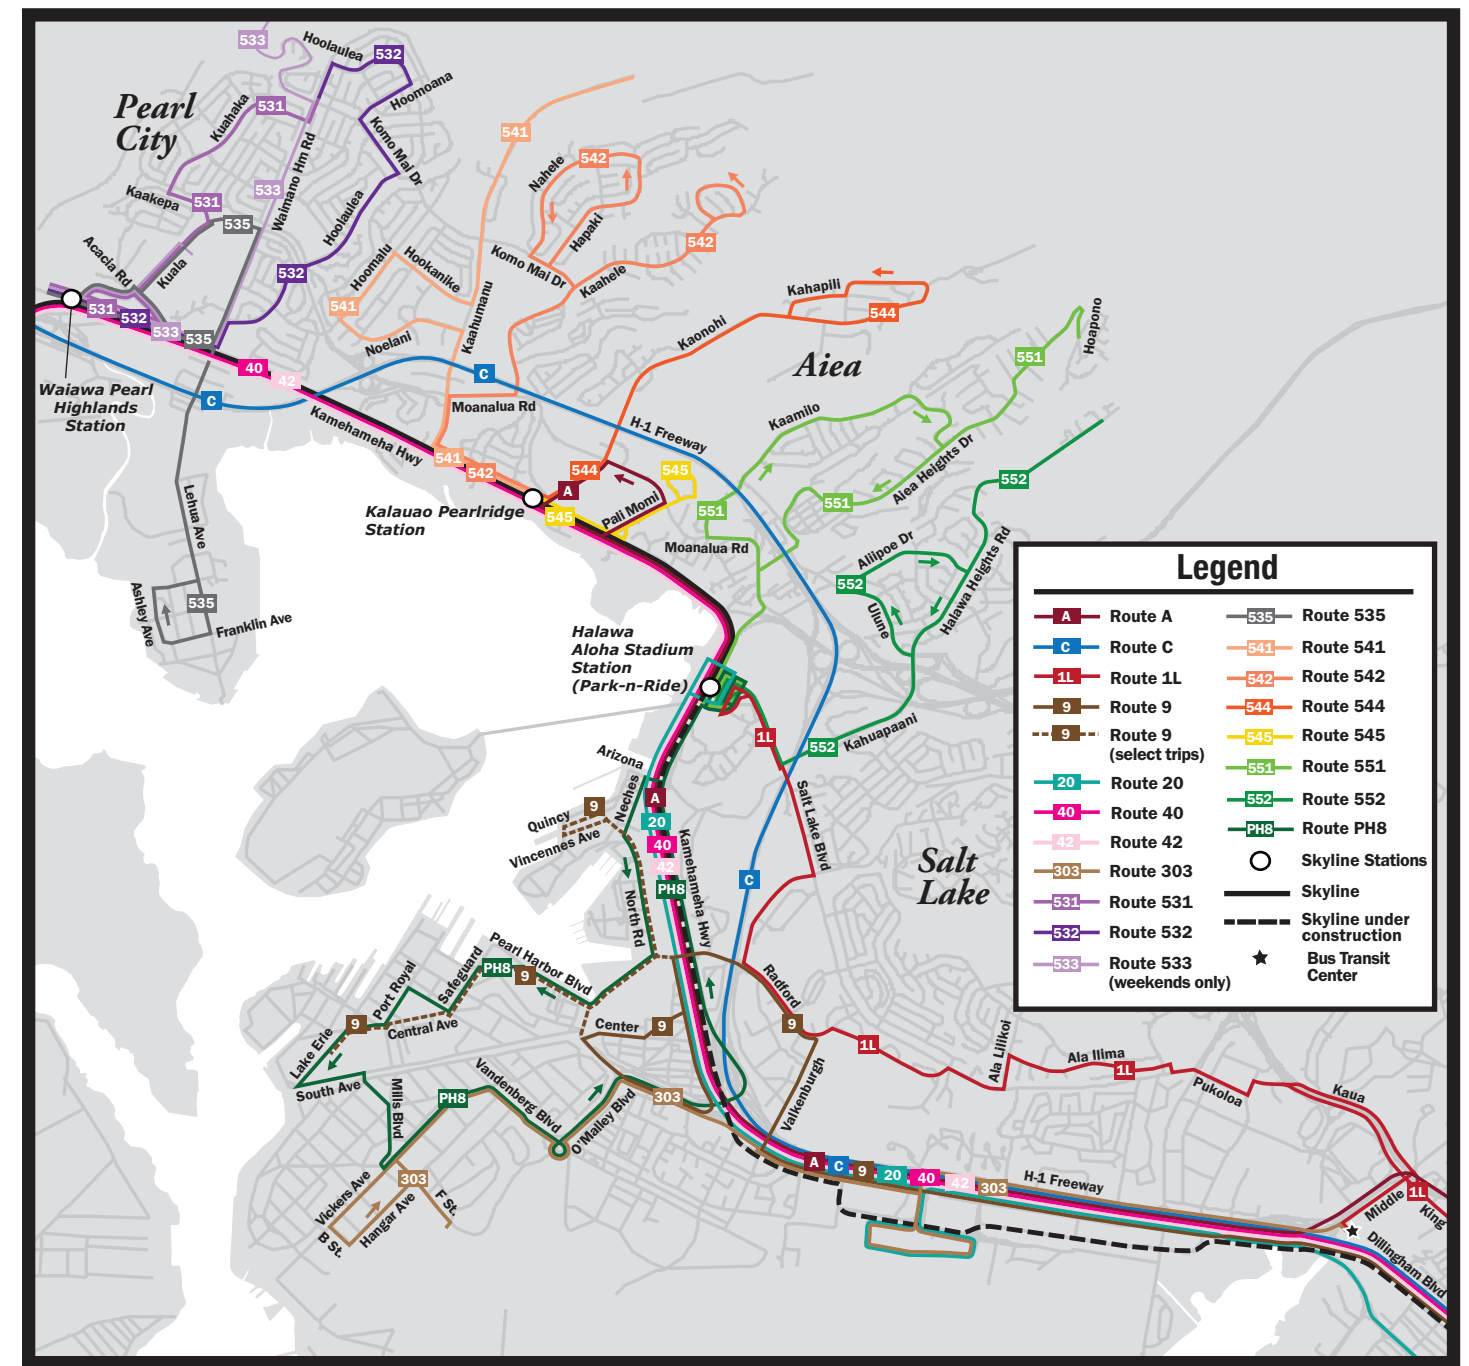

# Bus Routes servicing Pearl City & Aiea Skyline Stations