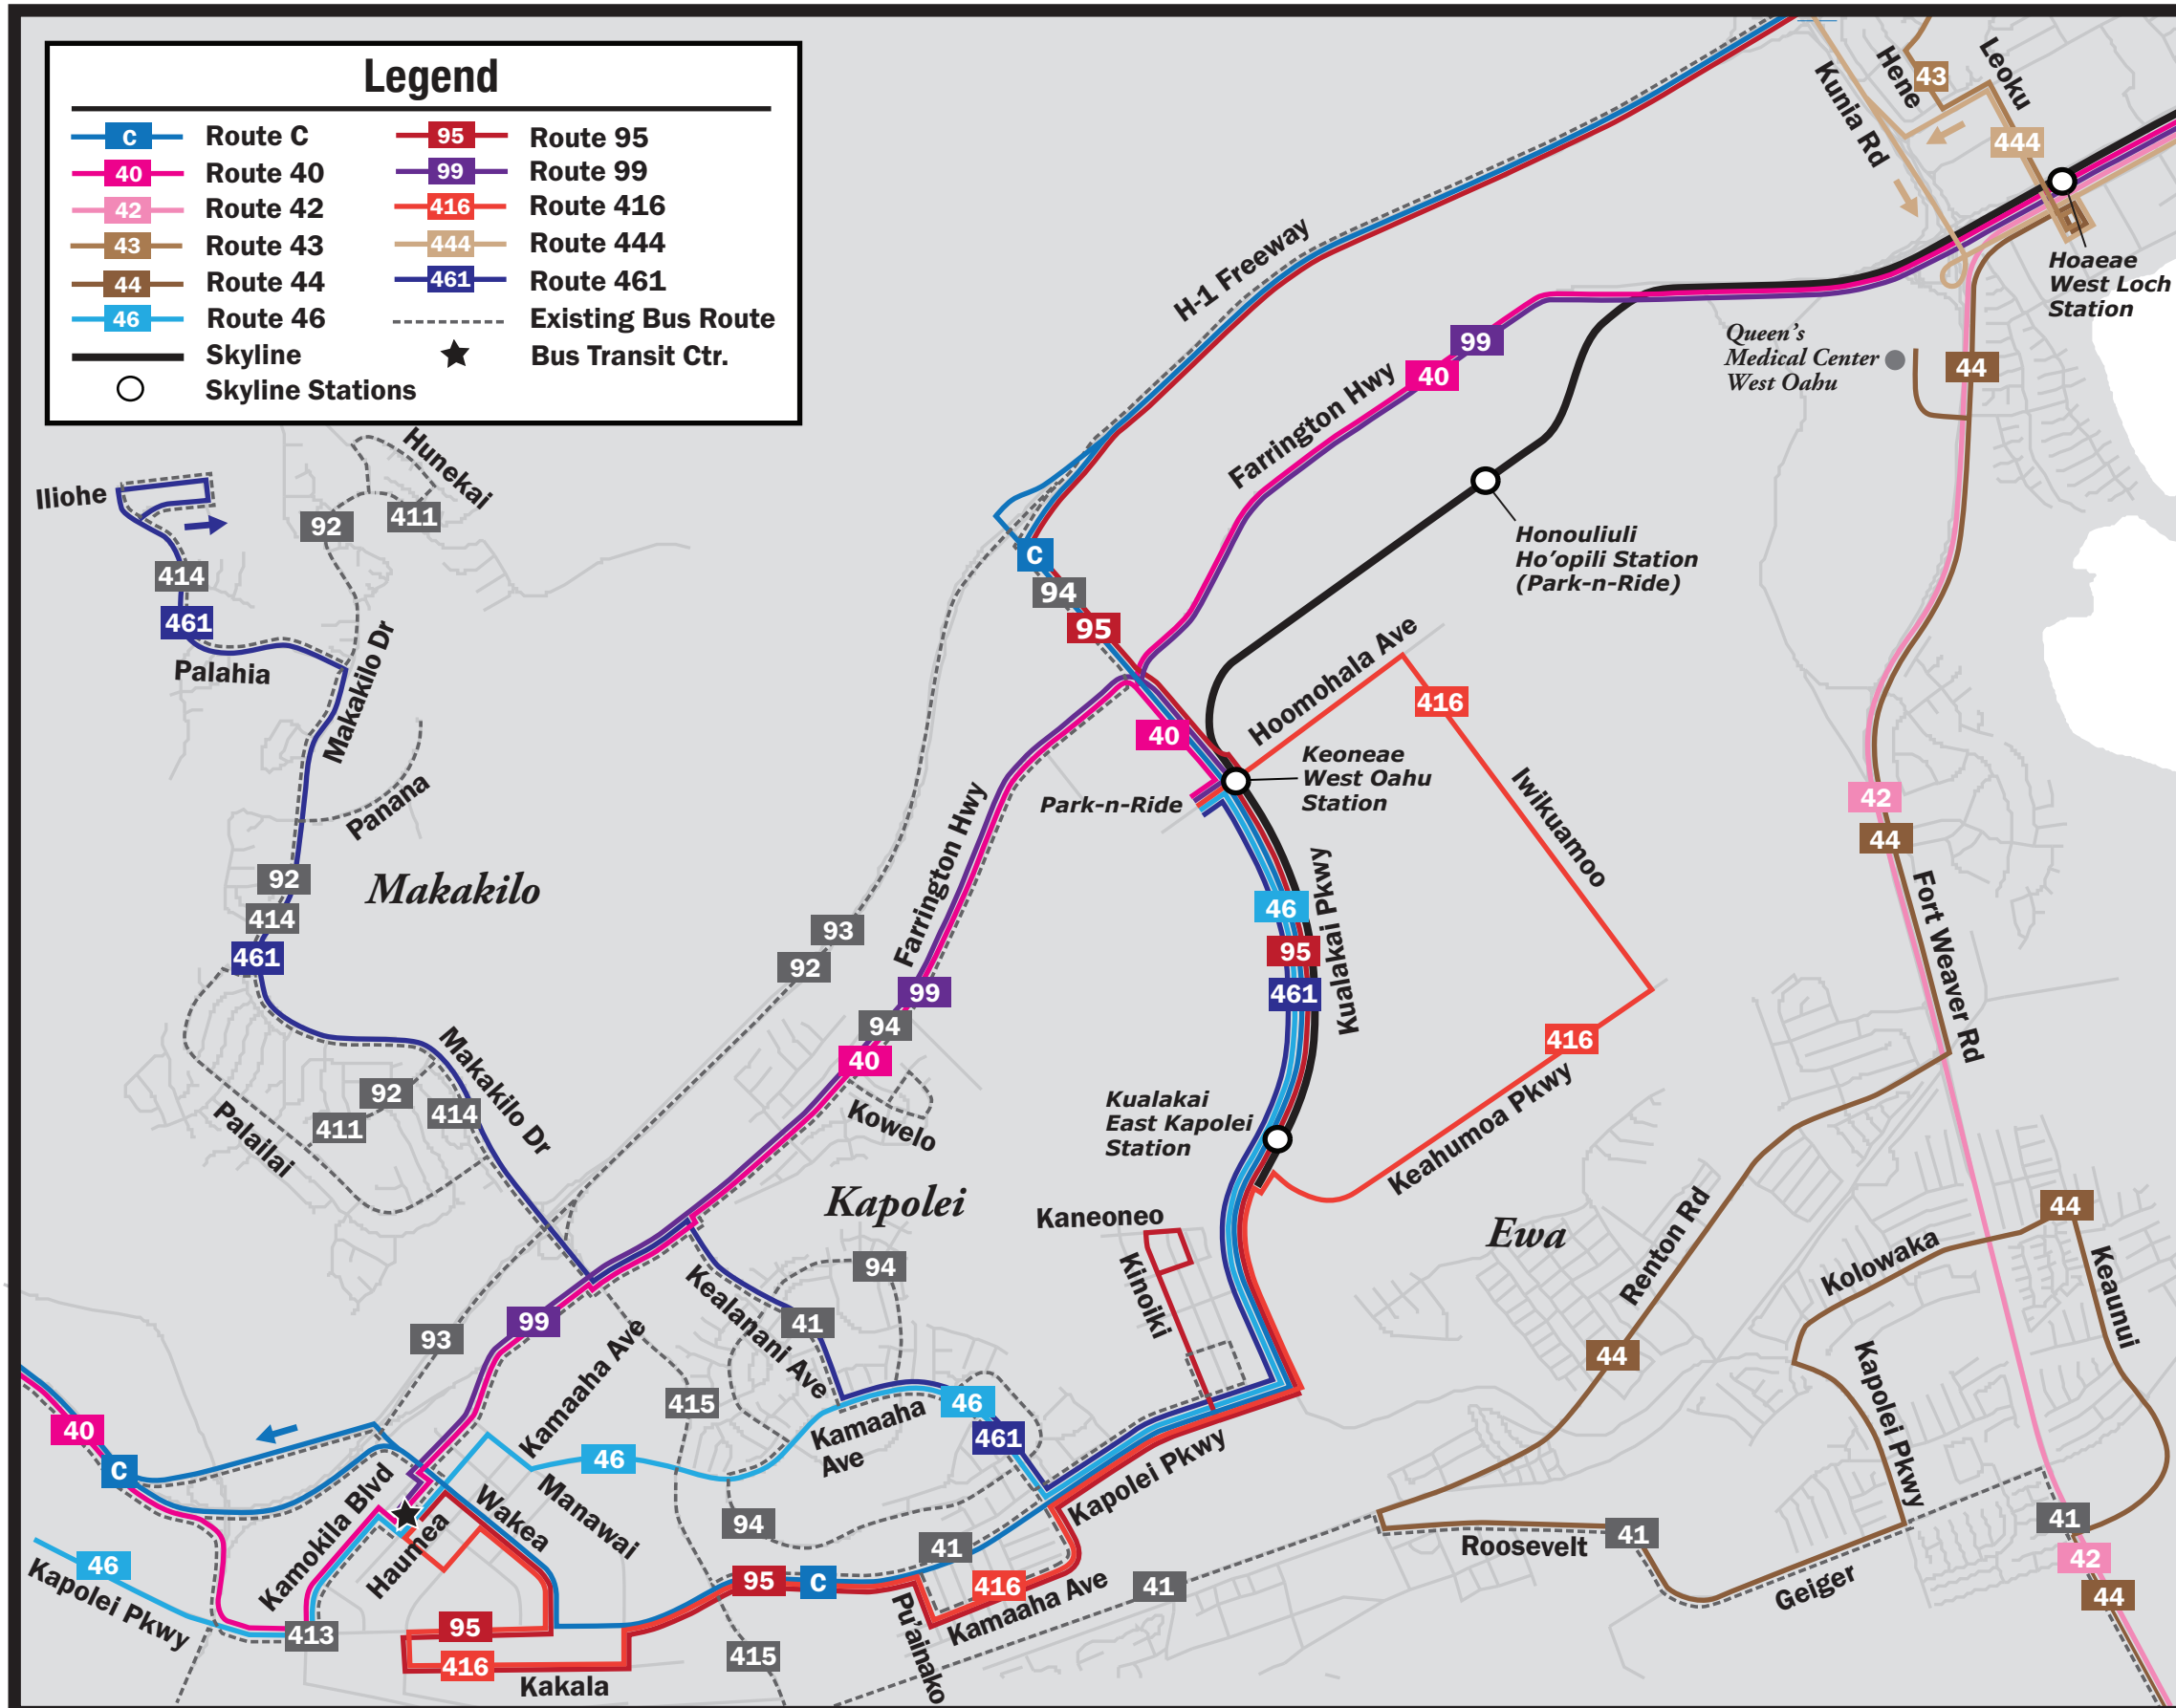

Bus Routes servicing Kapolei Skyline Stations

Contact

For further assistance with routes, bus stops, schedules and trip planning:

Call (808) 848-5555

and select from the following options:

Press 1: Honolulu Estimated Arrival (HEA)
Enter your transit stop # when prompted.

Press 2: Transit Information
Routes, schedules and trip planning.
Available daily, 5:30 a.m. - 10:00 p.m.

Press 3: HOLO Call Center
HOLO Card Customer Service
Monday to Friday, 7:30 a.m. to 4 p.m.
Closed on City Holidays

Press 4: Skyline Customer Service
Same day train and train station Lost & Found.
Monday to Friday, 7:30 a.m. to 4 p.m.
Closed on City Holidays

Press 5: TheBus Customer Service
Fare Information and Lost & Found
Monday to Friday, 7:30 a.m. to 4 p.m.
Closed on City Holidays

Transit Pass Office
Youth, Senior, Disability, Medicare,
Low Income HOLO card processing,
and Lost & Found.

Location: Kalihi Transit Center; corner of
Middle Street and Kamehameha Highway
Monday to Friday, 7:30 a.m. to 4 p.m.
Closed on City Holidays

www.thebus.org

www.honolulu.gov/skyline

QR Code:

QR Code: