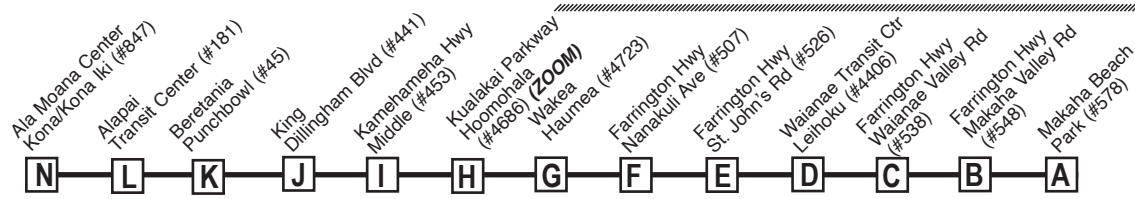

Route C CountryExpress! ZOOM* 6:00 A.M. - 6:00 P.M. Effective 12/3/23

Sunday: Honolulu to Kapolei and Makaha

Z O O M

N	L	K	J	I	H	G	F	E	D	C	B	A
.....	.....	.....	.....	.....	255a	306a	317a	324a	327a	330a	334a	342a
.....	.....	.....	.....	.....	355a	406a	417a	424a	427a	430a	434a	442a
.....	.....	.....	.....	.....	450a	501a	512a	519a	522a	525a	529a	537a
445a	454a	456a	501a	509a	529a	540a	551a	558a	601a	604a	608a	616a
515a	524a	526a	531a	539a	559a	610a	621a	629a	632a	635a	639a	647a
545a	554a	556a	601a	609a	629a	640a	652a	700a	704a	707a	712a	720a
615a	624a	626a	631a	639a	659a	711a	723a	731a	735a	738a	743a	751a
640a	650a	652a	657a	705a	725a	737a	749a	757a	801a	804a	809a	817a
710a	720a	722a	727a	735a	755a	807a	819a	827a	831a	834a	839a	847a
740a	750a	752a	757a	805a	825a	837a	849a	858a	902a	905a	910a	918a
805a	815a	817a	822a	830a	850a	902a	914a	923a	927a	930a	935a	943a
830a	840a	842a	847a	855a	917a	929a	941a	950a	954a	957a	1002a	1010a
900a	910a	912a	918a	927a	949a	1001a	1013a	1022a	1026a	1029a	1034a	1042a
930a	941a	943a	949a	958a	1020a	1032a	1044a	1053a	1057a	1100a	1105a	1113a
1000a	1011a	1013a	1019a	1028a	1050a	1102a	1114a	1124a	1128a	1131a	1136a	1144a
1030a	1041a	1043a	1049a	1058a	1120a	1132a	1144a	1154a	1158a	1201p	1206p	1214p
1100a	1113a	1115a	1121a	1130a	1152a	1204p	1216p	1226p	1230p	1233p	1238p	1246p
1130a	1143a	1145a	1151a	1200p	1222p	1234p	1247p	1257p	101p	104p	109p	117p
1200p	1213p	1215p	1221p	1230p	1252p	104p	117p	127p	131p	134p	139p	147p
1225p	1238p	1240p	1246p	1255p	117p	129p	142p	152p	156p	159p	204p	212p
1255p	108p	110p	116p	125p	149p	201p	214p	224p	228p	231p	236p	244p
120p	133p	135p	141p	150p	214p	227p	240p	250p	254p	257p	302p	310p
150p	203p	205p	211p	220p	244p	257p	311p	320p	324p	327p	332p	340p
220p	233p	235p	241p	250p	320p	333p	347p	356p	400p	403p	408p	416p
250p	303p	305p	311p	320p	355p	409p	422p	431p	435p	438p	443p	451p
320p	333p	335p	341p	350p	429p	443p	456p	505p	509p	512p	517p	525p
350p	403p	405p	411p	420p	500p	514p	527p	536p	540p	543p	548p	556p
420p	433p	435p	441p	450p	524p	538p	551p	600p	604p	607p	612p	620p
450p	502p	504p	510p	519p	551p	604p	616p	625p	629p	632p	637p	645p
520p	531p	533p	539p	548p	618p	630p	642p	651p	655p	658p	703p	711p
550p	601p	603p	609p	618p	644p	656p	708p	717p	721p	724p	728p	736p
625p	636p	638p	644p	653p	717p	729p	741p	750p	754p	757p	801p	809p
730p	739p	741p	746p	754p	815p	826p	837p	846p	849p	852p	856p	904p
830p	839p	841p	846p	854p	914p	925p	936p	945p	948p	951p	955p	1003p

Route C CountryExpress! Destination Signs & Symbols

Westbound:

To Makaha Beach: C COUNTRY EXPRESS! MAKAHA

To Nanakuli/Farrington: C COUNTRY EXPRESS! NANAKULI

Eastbound:

To Ala Moana Center: C COUNTRY EXPRESS! ALA MOANA

To Kalihi Transit Center: C COUNTRY EXPRESS! KALIHI TRANSIT CTR

To Kualakai Pkwy/Hoomohala: COUNTRY EXPRESS! UH WEST OAHU STATION

To Honokai Hale: COUNTRY EXPRESS! HONOKAI HALE

L - Starts at Lawaia/Makau 4 minutes earlier

Bold indicates PM service.

Schedule to change without notice.

All buses are lift and bicycle rack equipped.

ZOOM*