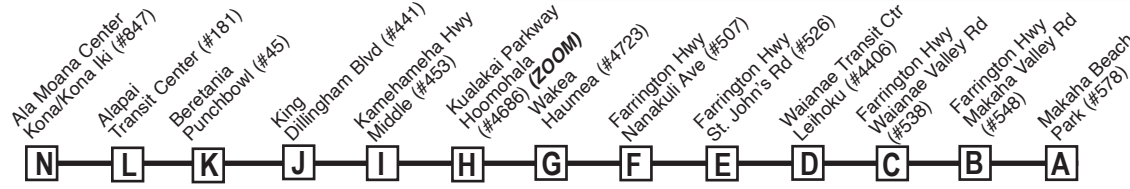

Route C CountryExpress! ZOOM* 6:00 A.M. - 6:00 P.M.

Effective 12/3/23

Weekday: Honolulu to Kapolei and Makaha

Z O O M

.....	.....	.....	.....	.....	254a	305a	316a	323a	326a	329a	333a	342a
.....	.....	.....	.....	.....	354a	405a	416a	423a	426a	429a	433a	442a
.....	.....	.....	.....	.....	449a	500a	511a	518a	521a	524a	528a	537a
452a	500a	501a	505a	514a	534a	545a	556a	603a	606a	609a	613a	622a
522a	530a	531a	535a	544a	604a	615a	627a	634a	638a	643a	647a	656a
552a	600a	601a	605a	614a	634a	645a	657a	704a	708a	713a	718a	727a
626a	634a	635a	639a	648a	708a	719a	731a	738a	742a	747a	752a	801a
656a	704a	705a	709a	718a	738a	749a	801a	808a	812a	817a	822a	831a
726a	734a	735a	739a	748a	808a	819a	831a	838a	842a	847a	852a	901a
755a	803a	804a	808a	817a	837a	849a	901a	909a	913a	918a	923a	932a
825a	833a	834a	838a	847a	907a	919a	931a	939a	943a	948a	953a	1002a
854a	902a	904a	909a	918a	938a	950a	1002a	1010a	1014a	1019a	1024a	1033a
925a	933a	935a	940a	950a	1010a	1022a	1034a	1042a	1046a	1051a	1056a	1105a
955a	1003a	1005a	1010a	1020a	1040a	1052a	1104a	1112a	1116a	1121a	1126a	1135a
1025a	1033a	1035a	1040a	1050a	1110a	1122a	1134a	1142a	1146a	1151a	1156a	1205p
1055a	1103a	1105a	1110a	1120a	1140a	1152a	1204p	1212p	1216p	1221p	1226p	1236p
1120a	1128a	1130a	1135a	1145a	1206p	1218p	1230p	1240p	1245p	1250p	1256p	106p
1145a	1153a	1155a	1200p	1210p	1232p	1244p	102p	112p	117p	122p	128p	138p
1210p	1218p	1220p	1225p	1235p	1257p	109p	127p	137p	142p	147p	153p	203p
1235p	1243p	1245p	1253p	103p	125p	137p	155p	205p	210p	215p	221p	231p
105p	113p	115p	123p	133p	155p	208p	226p	236p	241p	246p	252p	302p
130p	138p	140p	148p	158p	223p	236p	254p	304p	309p	314p	320p	330p
155p	203p	205p	213p	223p	248p	301p	319p	329p	334p	339p	345p	355p
225p	233p	235p	243p	253p	318p	331p	353p	403p	408p	413p	419p	429p
255p	303p	305p	313p	323p	348p	401p	426p	436p	441p	446p	452p	502p
325p	333p	335p	343p	353p	425p	439p	504p	514p	519p	524p	530p	540p
355p	403p	405p	412p	422p	457p	511p	536p	546p	551p	556p	602p	611p
425p	433p	435p	442p	452p	527p	541p	603p	613p	618p	623p	629p	638p
455p	503p	505p	512p	522p	557p	610p	624p	634p	639p	644p	650p	659p
525p	533p	535p	542p	552p	623p	636p	650p	700p	705p	710p	715p	724p
555p	603p	605p	611p	621p	651p	704p	716p	725p	730p	735p	740p	749p
625p	633p	635p	641p	651p	718p	730p	742p	751p	756p	801p	806p	815p
720p	728p	729p	735p	744p	807p	819p	831p	840p	843p	848p	853p	902p
825p	833p	834p	840p	849p	909p	921p	933p	942p	945p	950p	955p	1004p
925p	933p	934p	940p	949p	1009p	1021p	1033p	1042p	1045p	1050p	1055p	1104p

Route C CountryExpress! Destination Signs & Symbols

Westbound:

To Makaha Beach: C COUNTRY EXPRESS! MAKAHA

To Nanakuli/Farrington: C COUNTRY EXPRESS! NANAKULI

Eastbound:

To Ala Moana Center: C COUNTRY EXPRESS! ALA MOANA

To Kalihi Transit Center: C COUNTRY EXPRESS! KALIHI TRANSIT CTR

To Kualakai Pkwy/Hoomohala: COUNTRY EXPRESS! UH WEST OAHU STATION

To Honokai Hale: C COUNTRY EXPRESS! HONOKAI HALE

L - Starts at Lawaia/Makau 4 minutes earlier

Bold indicates PM service.

Schedule to change without notice.

All buses are lift and bicycle rack equipped.

ZOOM*