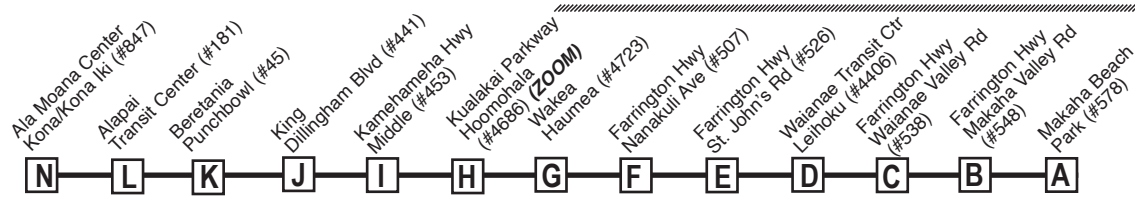

Route C CountryExpress! ZOOM* 6:00 A.M. - 6:00 P.M.

Effective 12/3/23

State Holiday: Honolulu to Kapolei and Makaha

Z O O M

.....	.....	.....	.....	.....	255a	305a	316a	323a	326a	329a	333a	341a
.....	.....	.....	.....	.....	355a	405a	416a	423a	426a	429a	433a	441a
.....	.....	.....	.....	.....	450a	500a	511a	518a	521a	524a	528a	536a
445a	455a	456a	500a	509a	529a	539a	550a	557a	600a	603a	607a	615a
515a	525a	526a	530a	539a	559a	609a	620a	627a	630a	635a	639a	647a
545a	555a	556a	600a	609a	629a	639a	650a	657a	701a	706a	711a	719a
615a	625a	626a	630a	639a	700a	710a	721a	728a	732a	737a	742a	750a
640a	651a	652a	656a	705a	727a	737a	748a	755a	759a	804a	809a	817a
710a	721a	722a	726a	735a	757a	807a	818a	825a	829a	834a	839a	847a
740a	751a	752a	756a	805a	827a	837a	848a	856a	900a	905a	910a	918a
810a	821a	822a	826a	835a	857a	908a	919a	927a	931a	936a	941a	949a
845a	856a	857a	901a	910a	932a	943a	954a	1002a	1006a	1011a	1016a	1024a
910a	921a	923a	928a	938a	1000a	1011a	1023a	1031a	1035a	1040a	1045a	1053a
940a	951a	953a	958a	1008a	1028a	1039a	1051a	1059a	1103a	1108a	1113a	1121a
1010a	1021a	1023a	1028a	1038a	1058a	1110a	1122a	1130a	1134a	1139a	1144a	1152a
1035a	1046a	1048a	1053a	1103a	1123a	1135a	1147a	1155a	1159a	1204p	1209p	1217p
1100a	1111a	1113a	1118a	1128a	1148a	1200p	1212p	1220p	1224p	1229p	1234p	1242p
1130a	1143a	1145a	1150a	1200p	1220p	1232p	1246p	1254p	1258p	103p	108p	116p
1200p	1213p	1215p	1220p	1230p	1250p	102p	116p	124p	128p	133p	138p	146p
1230p	1243p	1245p	1250p	100p	120p	132p	146p	154p	158p	203p	208p	216p
100p	113p	115p	120p	130p	150p	202p	216p	224p	228p	233p	238p	246p
125p	138p	140p	145p	155p	215p	227p	241p	249p	253p	258p	303p	311p
150p	203p	205p	210p	220p	240p	251p	305p	313p	317p	322p	327p	335p
220p	233p	235p	240p	250p	310p	321p	335p	343p	347p	352p	357p	405p
250p	303p	305p	310p	320p	340p	352p	406p	414p	418p	423p	428p	436p
320p	333p	335p	340p	350p	410p	422p	436p	444p	448p	453p	458p	506p
350p	403p	405p	410p	420p	440p	452p	506p	514p	518p	523p	528p	536p
420p	433p	435p	440p	450p	510p	521p	535p	543p	547p	552p	557p	605p
450p	503p	505p	510p	520p	540p	551p	604p	612p	616p	621p	626p	634p
520p	531p	533p	538p	548p	608p	619p	631p	639p	643p	648p	653p	701p
555p	606p	608p	613p	623p	643p	654p	706p	713p	717p	722p	726p	734p
625p	636p	638p	643p	653p	713p	723p	734p	741p	745p	750p	754p	802p
725p	735p	736p	740p	749p	810p	820p	831p	838p	841p	846p	850p	858p
830p	840p	841p	845p	854p	914p	924p	935p	942p	945p	950p	954p	1002p
930p	940p	941p	945p	954p	1014p	1024p	1035p	1042p	1045p	1050p	1054p	1102p

Route C CountryExpress! Destination Signs & Symbols

Westbound:

To Makaha Beach: C COUNTRY EXPRESS! MAKAHA

To Nanakuli/Farrington: C COUNTRY EXPRESS! NANAKULI

Eastbound:

To Ala Moana Center: C COUNTRY EXPRESS! ALA MOANA

To Kalihi Transit Center: C COUNTRY EXPRESS! KALIHI TRANSIT CTR

To Kualakai Pkwy/Hoomohala: COUNTRY EXPRESS! UH WEST OAHU STATION

To Honokai Hale: COUNTRY EXPRESS! HONOKAI HALE

L - Starts at Lawaia/Makau 4 minutes earlier

Bold indicates PM service.

Schedule to change without notice.

All buses are lift and bicycle rack equipped.

ZOOM*