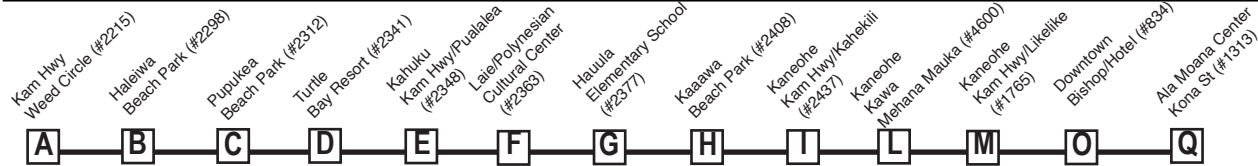

Route 60 - Honolulu - Kaneohe - Haleiwa

Effective 12/3/23

Saturday: Eastbound Via Kamehameha Hwy/Likelike Hwy to Downtown/Ala Moana Center

547a	553a	603a	623a	631a	640a	647a	703a	720a	733a	740a	802a	818a
611a	622a	632a	652a	700a	710a	717a	733a	750a	803a	811a	837a	853a
641a	652a	702a	722a	730a	740a	747a	803a	819a	833a	841a	907a	923a
710a	721a	731a	751a	759a	809a	817a	833a	849a	903a	911a	937a	953a
740a	751a	801a	822a	830a	840a	848a	904a	920a	933a	941a	1007a	1026a
809a	820a	830a	851a	859a	909a	917a	934a	950a	1003a	1011a	1036a	1055a
837a	848a	858a	919a	927a	937a	945a	1002a	1019a	1033a	1041a	1106a	1124a
906a	917a	928a	949a	957a	1008a	1016a	1032a	1049a	1103a	1111a	1136a	1154a
936a	947a	958a	1020a	1028a	1039a	1047a	1103a	1120a	1133a	1141a	1206p	1224p
1002a	1014a	1027a	1049a	1057a	1109a	1117a	1133a	1150a	1203p	1211p	1236p	1254p
1029a	1041a	1054a	1119a	1127a	1139a	1147a	1203p	1220p	1233p	1241p	106p	126p
1057a	1109a	1125a	1150a	1158a	1210p	1218p	1233p	1250p	103p	111p	136p	156p
1127a	1139a	1155a	1220p	1229p	1241p	1249p	104p	120p	133p	141p	206p	227p
1153a	1206p	1226p	1251p	100p	111p	119p	134p	150p	203p	210p	235p	256p
1223p	1236p	1256p	121p	130p	141p	149p	204p	220p	233p	240p	305p	323p
1250p	104p	126p	151p	200p	211p	219p	234p	250p	303p	310p	335p	353p
118p	133p	155p	220p	229p	240p	248p	303p	319p	333p	340p	405p	422p
147p	202p	225p	250p	259p	310p	318p	333p	349p	403p	410p	435p	452p
217p	232p	255p	321p	330p	341p	349p	404p	420p	433p	440p	505p	522p
249p	304p	325p	351p	400p	411p	419p	434p	450p	503p	510p	534p	551p
323p	336p	357p	422p	431p	442p	450p	505p	521p	533p	540p	604p	621p
358p	411p	428p	453p	502p	512p	520p	535p	551p	603p	610p	633p	650p
429p	442p	459p	523p	532p	542p	550p	605p	620p	633p	640p	703p	720p
506p	516p	529p	553p	602p	612p	620p	635p	650p	703p	710p	733p	750p
540p	550p	603p	625p	633p	643p	651p	706p	721p	733p	740p	803p	820p
638p	649p	702p	726p	734p	744p	752p	806p	821p	833p	840p	903p	917p
746p	759p	809p	829p	837p	847p	854p	908p	922p	933p	939p	1001p	1015p
846p	858p	912p	930p	938p	947p	954p	1008p	1022p	1033p	1039p	1101p	1115p
955p	1004p	1014p	1030p	1038p	1047p	1054p	1108p	1122p	1133p	1138p	1159p	1213a

Route 60 Destination Signs:

Westbound:

- To Haleiwa - 60 KANEOHE - HALEIWA
- To Windward Mall - 60 KANEOHE - WINDWARD MALL

Eastbound:

- From Haleiwa to Ala Moana Center-Kona Street - 60 HONOLULU - ALA MOANA CENTER

Route 60 Symbols:

- ▲ - Begins at Kahekihi/Kamehameha (HEA bus stop #1742)
- - Begins at Alakea/Nimitz 1 minute earlier
- - Begins at Anoi/Hinamoe 2-3 minutes earlier
- - Ends at Weed/Kaukonahua

NOTE: P.M. school trips subject to change based on school dismissal times.

NOTE - Numbers next to timepoints are HEA (Honolulu Estimated Arrival) stop numbers. Go to the HEA website at <http://hea.thebus.org>.

Bold indicates PM service.
Schedule to change without notice.
All buses are lift and bicycle rack equipped.