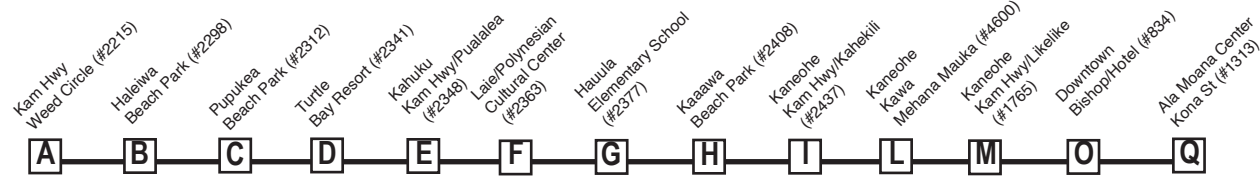

Route 60 - Honolulu - Kaneohe - Haleiwa

Effective 12/3/23

State Holiday: Eastbound Via Kamehameha Hwy/Likelike Hwy to Downtown/Ala Moana Center

A	B	C	D	E	F	G	H	I	L	M	O	Q
.....	.....	.....	.....	.....	.....	.....	▲ Kahekili/Kam-422a	433a	438a	500a	514a	
.....	.....	.....	.....	.....	.....	.....	▲ Kahekili/Kam-450a	501a	508a	531a	545a	
.....	.....	.....	.....	.....	.....	.....	▲ Kahekili/Kam-520a	531a	538a	601a	617a	
.....	.....	.....	.....	.....	.....	.....	▲ Kahekili/Kam-549a	601a	608a	638a	654a	
.....	.....	.....	.....	.....	.....	.....	▲ Kahekili/Kam-618a	631a	638a	708a	725a	
520a	525a	535a	552a	600a	609a	616a	632a	648a	701a	710a	741a	758a
546a	551a	601a	622a	630a	639a	646a	702a	718a	731a	740a	809a	826a
612a	619a	629a	650a	658a	709a	716a	732a	748a	801a	810a	836a	853a
641a	648a	658a	720a	728a	739a	746a	802a	818a	831a	840a	906a	923a
708a	719a	729a	751a	759a	809a	816a	832a	848a	901a	910a	936a	953a
736a	747a	757a	822a	830a	840a	847a	903a	919a	931a	940a	1006a	1023a
805a	818a	828a	853a	901a	911a	918a	933a	949a	1001a	1010a	1035a	1052a
839a	852a	902a	923a	931a	941a	948a	1003a	1019a	1031a	1040a	1105a	1124a
912a	922a	932a	953a	1001a	1011a	1018a	1033a	1049a	1101a	1110a	1135a	1154a
941a	951a	1001a	1022a	1030a	1040a	1047a	1102a	1118a	1131a	1140a	1205p	1222p
1009a	1019a	1031a	1052a	1100a	1110a	1117a	1132a	1148a	1201p	1210p	1235p	1252p
1039a	1049a	1101a	1122a	1130a	1140a	1147a	1202p	1218p	1231p	1240p	105p	122p
1106a	1116a	1129a	1150a	1158a	1209p	1217p	1232p	1248p	101p	110p	135p	152p
1136a	1146a	1159a	1220p	1228p	1239p	1247p	102p	118p	131p	140p	205p	222p
1204p	1214p	1229p	1250p	1258p	109p	117p	132p	148p	201p	210p	236p	253p
1229p	1239p	1254p	118p	127p	138p	146p	201p	217p	231p	240p	308p	328p
1254p	106p	122p	146p	155p	207p	215p	231p	247p	301p	310p	345p	405p
122p	137p	153p	217p	226p	238p	246p	302p	318p	331p	340p	417p	437p
155p	207p	223p	247p	256p	308p	316p	332p	348p	401p	410p	449p	510p
228p	238p	254p	318p	326p	338p	346p	402p	418p	431p	440p	516p	538p
257p	310p	326p	350p	358p	409p	417p	432p	448p	501p	510p	543p	604p
328p	341p	357p	421p	429p	440p	448p	503p	519p	531p	540p	610p	627p
402p	413p	427p	451p	459p	510p	518p	533p	549p	601p	608p	633p	650p
434p	445p	459p	522p	530p	541p	549p	604p	619p	631p	638p	703p	725p
507p	518p	530p	553p	601p	612p	619p	634p	649p	701p	708p	731p	753p
537p	548p	600p	623p	631p	642p	649p	704p	719p	731p	738p	801p	820p
640p	651p	702p	725p	733p	743p	750p	805p	819p	831p	837p	859p	917p
742p	756p	806p	828p	836p	845p	852p	906p	920p	931p	937p	959p	1019p
839p	857p	907p	928p	936p	945p	952p	1006p	1020p	1031p	1036p	1057p	1109p
949p	957p	1007p	1028p	1036p	1045p	1052p	1106p	1120p	1131p	1136p	1157p	1208a

Route 60 Destination Signs:

Westbound:

- To Haleiwa - 60 KANEOHE - HALEIWA
- To Windward Mall - 60 KANEOHE - WINDWARD MALL

Eastbound:

- From Haleiwa to Ala Moana Center-Kona Street - 60 HONOLULU - ALA MOANA CENTER

Route 60 Symbols:

- ▲ - Begins at Kahekili/Kamehameha (HEA bus stop #1742)
- - Begins at Alakea/Nimitz 1 minute earlier
- - Begins at Anoi/Hinamoe 2-3 minutes earlier
- - Ends at Weed/Kaukonahua

NOTE: P.M. school trips subject to change based on school dismissal times.