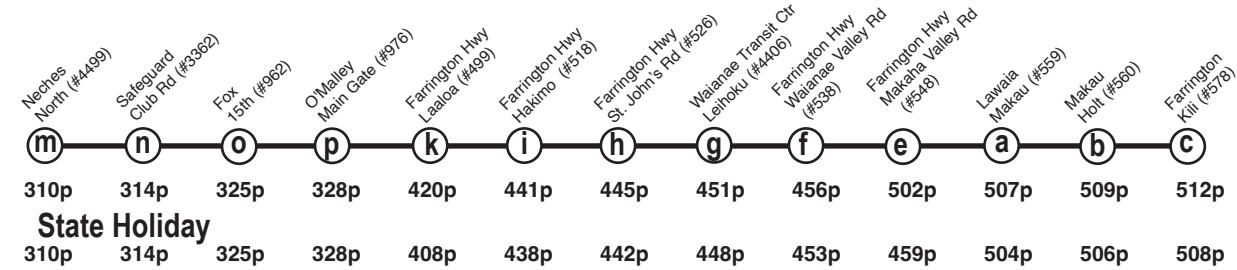

Route PH1 Waianae Coast - Pearl Harbor Express

Effective 12/3/23

A.M. Weekday/State Holiday: Eastbound from Makaha to Pearl Harbor

P.M. Weekday/State Holiday: Westbound from Pearl Harbor to Makaha

Route PH1 Destination Signs

- AM To Pearl Harbor: PH1 Express Pearl Harbor
- PM To the Waianae Coast: PH1 Express Kapolei Makaha

NOTE: Service on Route PH1 does not operate on New Year's Day, Martin Luther King Jr. Day, Presidents' Day, Memorial Day, Juneteenth National Independence Day, Independence Day, Labor Day, Discoverers' Day, Veterans' Day, Thanksgiving Day, Christmas Day and during emergency military base closures.