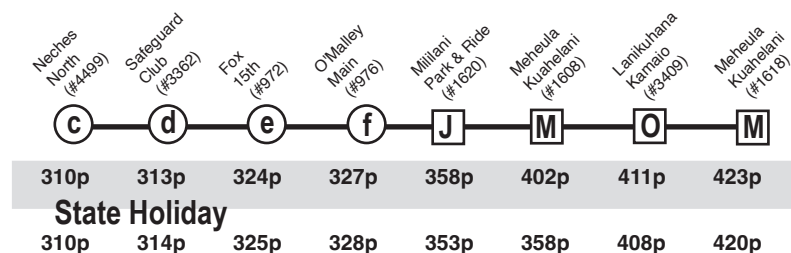

Route PH2 Mililani Town - Pearl Harbor Express

Effective 12/3/23

A.M. Weekday: To Pearl Harbor

P.M. Weekday: To Mililani

Route PH2 Destination Signs

AM:

To Pearl Harbor - PH2 EXPRESS PEARL HARBOR

PM:

To Mililani - PH2 EXPRESS MILILANI

Route PH2 Symbols

Note - Service on Route PH2 does not operate on New Year's Day, Martin Luther King Jr. Day, Presidents' Day, Memorial Day, Juneteenth National Independence Day, Independence Day, Labor Day, Discoverers' Day, Veterans' Day, Thanksgiving Day, Christmas Day and during emergency military base closures.

Bold indicates PM service.

Schedule to change without notice.

All buses are lift and bicycle rack equipped.