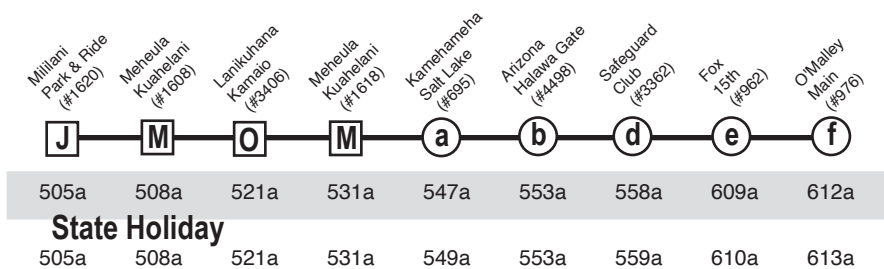

Route PH2 Mililani Town - Pearl Harbor Express

Effective 12/3/23

A.M. Weekday: To Pearl Harbor

P.M. Weekday: To Mililani

Route PH2 Destination Signs

AM:

To Pearl Harbor - PH2 EXPRESS PEARL HARBOR

PM:

To Mililani - PH2 EXPRESS MILILANI

Route PH2 Symbols

Note - Service on Route PH2 does not operate on New Year's Day, Martin Luther King Jr. Day, Presidents' Day, Memorial Day, Juneteenth National Independence Day, Independence Day, Labor Day, Discoverers' Day, Veterans' Day, Thanksgiving Day, Christmas Day and during emergency military base closures.

Bold indicates PM service.

Schedule to change without notice.

All buses are lift and bicycle rack equipped.