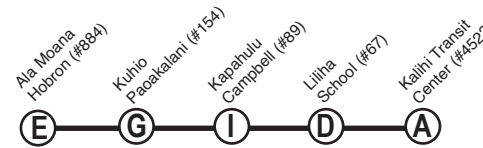

337p	352p	400p	413p	428p
407p	425p	433p	445p	502p

Saturday

337p	353p	357p	409p	424p
407p	426p	430p	442p	502p

Sunday

337p	354p	359p	410p	425p
407p	424p	429p	440p	455p

State Holiday

337p	352p	400p	413p	428p
407p	425p	433p	445p	502p

Route W3 Destination Signs

Eastbound (AM) to Waikiki: W3 WAIKIKI

Westbound (PM) to Kalihi: W3 KALIHI VIA SCHOOL STREET

Bold indicates PM service.

Schedule subject to change without notice.

All buses are lift and bicycle rack equipped.

Effective 6/1/25, Route W3 will not stop at Kalia Rd + Paoa Pl (#886) due to on-going repairs. A temporary stop is located at Ala Moana Blvd + Kalia Rd/Ena Rd, which the Route W3 will service.