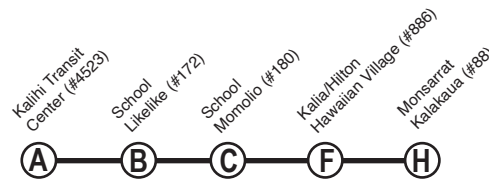

# Route W3 Kalihi via School Street Express

Effective 6/1/25

**A.M. Weekday: Eastbound from Kalihi to Waikiki**

**P.M. Weekday: Westbound from Waikiki to Kalihi**

544a	552a	556a	610a	623a
614a	624a	629a	644a	658a

## Route W3 Destination Signs

Eastbound (AM) to Waikiki: W3 WAIKIKI

Westbound (PM) to Kalihi: W3 KALIHI VIA SCHOOL STREET

**Bold indicates PM service.**

**Schedule subject to change without notice.**

**All buses are lift and bicycle rack equipped.**