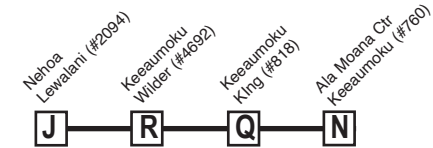

Route 102 Makiki via Keeaumoku Effective 6/1/25

Sunday: Eastbound To Ala Moana Westbound To Makiki

902a	906a	908a	912a
932a	936a	938a	942a
1002a	1006a	1008a	1012a
1032a	1036a	1038a	1042a
1102a	1106a	1109a	1114a
1132a	1136a	1139a	1144a
1202p	1206p	1209p	1214p
1232p	1236p	1239p	1244p
102p	106p	109p	114p
132p	136p	139p	144p
202p	206p	209p	214p
232p	236p	239p	244p
302p	306p	309p	314p
332p	336p	339p	344p
402p	406p	409p	414p
432p	436p	439p	444p
502p	506p	509p	513p
532p	536p	539p	543p
602p	606p	609p	613p
632p	636p	639p	643p
702p	706p	708p	712p
732p	736p	738p	742p
802p	805p	807p	811p
828p	831p	833p	837p

State Holiday

607a	611a	614a	619a
640a	644a	647a	652a
713a	717a	720a	725a
746a	750a	753a	758a
819a	823a	826a	831a
852a	856a	859a	904a
925a	929a	932a	937a
958a	1003a	1006a	1012a
1031a	1036a	1039a	1045a
1104a	1109a	1112a	1118a
1137a	1142a	1145a	1151a
1210p	1215p	1218p	1224p
1243p	1248p	1251p	1257p
116p	121p	124p	130p
149p	154p	157p	203p
222p	227p	230p	236p
255p	300p	303p	309p
328p	333p	336p	342p
401p	406p	409p	415p
434p	439p	442p	448p
507p	511p	514p	518p
540p	544p	547p	551p
613p	617p	620p	624p
646p	650p	653p	657p
719p	723p	726p	730p
752p	756p	759p	803p
825p	829p	832p	836p
858p	902p	905p	909p
924p	928p	931p	935p