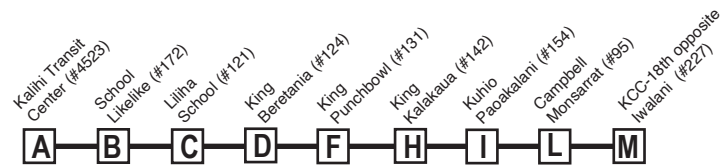

Route 2 School-Waikiki-Kahala

Effective 8/20/23

Sunday: Eastbound to Waikiki/Kapiolani Community College

400a	408a	415a	419a	427a	434a	448a	M450a	.....
445a	453a	500a	505a	513a	521a	535a	541a	546a
455a	504a	511a	516a	524a	532a	546a	552a	557a
515a	525a	532a	537a	545a	553a	608a	614a	619a
525a	535a	542a	547a	555a	603a	618a	624a	629a
540a	550a	557a	602a	611a	620a	635a	641a	646a
556a	607a	614a	619a	628a	637a	652a	658a	703a
610a	622a	629a	634a	643a	652a	707a	713a	718a
622a	634a	641a	646a	655a	704a	719a	725a	730a
634a	646a	653a	658a	707a	716a	731a	737a	742a
645a	657a	705a	710a	719a	728a	743a	749a	754a
658a	710a	718a	723a	732a	741a	756a	802a	807a
710a	722a	730a	735a	744a	753a	809a	815a	820a
725a	737a	745a	750a	759a	808a	824a	830a	835a
740a	752a	800a	805a	814a	823a	839a	845a	850a
755a	807a	815a	820a	829a	838a	854a	900a	905a
810a	822a	830a	835a	844a	853a	909a	915a	920a
822a	834a	842a	847a	856a	905a	921a	927a	932a
834a	846a	854a	859a	908a	917a	933a	939a	944a
846a	858a	906a	911a	920a	929a	945a	951a	956a
858a	910a	918a	923a	932a	941a	957a	1004a	1009a
910a	922a	930a	935a	944a	953a	1009a	1016a	1021a
922a	934a	942a	947a	956a	1005a	1021a	1028a	1033a
934a	946a	954a	959a	1009a	1018a	1034a	1041a	1046a
946a	958a	1006a	1011a	1021a	1030a	1046a	1053a	1058a
958a	1010a	1018a	1023a	1033a	1042a	1058a	1105a	1110a
1010a	1022a	1030a	1035a	1045a	1054a	1110a	1117a	1122a
1022a	1034a	1042a	1047a	1057a	1106a	1122a	1129a	1134a
1034a	1046a	1054a	1059a	1109a	1118a	1134a	1141a	1146a
1046a	1058a	1106a	1111a	1121a	1130a	1146a	1153a	1158a
1058a	1110a	1118a	1123a	1133a	1142a	1158a	1205p	1210p
1110a	1122a	1130a	1135a	1145a	1154a	1211p	1218p	1223p
1122a	1134a	1142a	1147a	1157a	1206p	1223p	1230p	1235p
1134a	1146a	1154a	1159a	1209p	1218p	1235p	1242p	1247p
1146a	1158a	1205p	1209p	1219p	1228p	1245p	1252p	1257p
1158a	1210p	1217p	1221p	1231p	1240p	1257p	104p	109p
1210p	1222p	1229p	1233p	1243p	1252p	109p	116p	121p
1222p	1234p	1241p	1245p	1255p	104p	121p	128p	133p
1234p	1246p	1253p	1257p	107p	116p	133p	140p	145p
1246p	1258p	105p	109p	119p	128p	145p	152p	157p
1258p	110p	117p	121p	131p	140p	157p	204p	209p
110p	122p	129p	133p	143p	152p	209p	216p	221p
122p	134p	141p	145p	155p	204p	221p	228p	233p
134p	146p	153p	157p	207p	216p	233p	240p	245p
146p	158p	205p	209p	219p	228p	245p	252p	257p
158p	210p	217p	221p	231p	240p	257p	304p	309p
210p	222p	229p	233p	243p	252p	310p	317p	322p
222p	234p	241p	245p	255p	304p	322p	329p	334p
234p	246p	253p	257p	306p	315p	333p	340p	345p
246p	258p	305p	309p	318p	327p	345p	352p	357p
258p	310p	317p	321p	330p	339p	357p	404p	409p
310p	322p	329p	333p	342p	351p	409p	416p	421p
325p	337p	344p	348p	357p	406p	424p	431p	436p
340p	352p	359p	403p	412p	421p	439p	446p	451p
355p	407p	414p	418p	427p	436p	454p	501p	506p
410p	422p	429p	433p	442p	451p	509p	516p	521p
430p	442p	449p	453p	502p	511p	529p	536p	541p
450p	502p	509p	513p	522p	531p	549p	556p	601p
510p	522p	529p	533p	542p	551p	609p	616p	621p
530p	542p	549p	553p	602p	611p	628p	635p	640p
550p	602p	609p	613p	621p	630p	647p	654p	659p