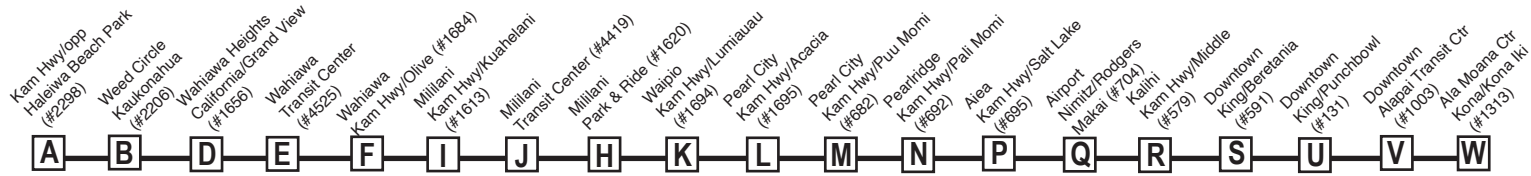

Route 51 Honolulu - Wahiawa and Route 52 Honolulu - Mililani - Haleiwa

Effective 6/1/25

State Holiday: Eastbound: To Downtown/Alapai Transit Center/Ala Moana Center

51	.....	.....	425a	433a	434a	443a	447a	.....	503a	507a	509a	515a	517a	525a	531a	541a	545a	.....	553a
51	.....	.....	440a	448a	449a	458a	502a	.....	518a	522a	524a	530a	532a	540a	546a	556a	600a	.....	608a
52	● 443a	447a	.....	502a	.....	.....	.....	.....	.....	.....	.....	.....	.....	.....	.....	.....	.....	.....	.....
51	.....	.....	506a	502a	503a	512a	516a	.....	532a	536a	538a	544a	546a	554a	600a	610a	614a	.....	622a
51	.....	.....	518a	514a	515a	524a	528a	.....	544a	548a	550a	556a	558a	606a	612a	622a	626a	.....	634a
51	.....	.....	518a	526a	527a	536a	540a	.....	556a	600a	602a	608a	610a	618a	624a	634a	638a	.....	646a
52	● 519a	523a	.....	538a	.....	.....	.....	.....	.....	.....	.....	.....	.....	.....	.....	.....	.....	.....	.....
51	.....	.....	.....	538a	539a	548a	552a	.....	608a	612a	614a	620a	622a	630a	637a	647a	651a	.....	659a
51	.....	.....	544a	552a	553a	602a	606a	.....	622a	626a	628a	635a	638a	647a	654a	704a	708a	.....	716a
51	.....	.....	600a	608a	609a	618a	622a	.....	638a	642a	644a	651a	654a	703a	710a	721a	725a	.....	733a
52	● 619a	.....	.....	638a	639a	648a	652a	658a	.....	.....	.....	.....	.....	.....	717a	727a	733a	.....	741a
51	.....	.....	630a	638a	639a	648a	652a	.....	708a	712a	714a	721a	724a	733a	740a	751a	755a	.....	803a
52	● 645a	.....	.....	704a	705a	714a	718a	724a	.....	.....	.....	.....	.....	.....	743a	753a	759a	.....	807a
51	.....	.....	700a	708a	709a	718a	722a	.....	740a	744a	746a	753a	756a	805a	812a	823a	829a	.....	837a
52	● 715a	.....	.....	735a	736a	746a	750a	756a	.....	.....	.....	.....	.....	.....	815a	825a	831a	.....	839a
51	.....	.....	732a	740a	741a	750a	754a	.....	.....	.....	.....	.....	.....	.....	844a	855a	902a	905a	.....
52	● 745a	.....	.....	805a	806a	816a	820a	826a	.....	.....	.....	.....	.....	.....	845a	855a	903a	.....	911a
51	.....	.....	802a	810a	811a	820a	824a	.....	842a	846a	848a	855a	858a	908a	916a	927a	934a	937a	.....
52	.....	820a	.....	836a	837a	847a	851a	857a	.....	.....	.....	.....	.....	916a	928a	937a	.....	.....	945a
51	.....	832a	.....	840a	841a	850a	854a	.....	912a	918a	921a	930a	933a	944a	952a	1003a	1010a	1013a	.....
52	.....	850a	.....	909a	910a	920a	924a	930a	.....	.....	.....	.....	.....	.....	949a	1001a	1010a	1018a	.....
51	.....	907a	.....	915a	917a	927a	932a	.....	950a	956a	959a	1008a	1011a	1022a	1030a	1041a	1048a	1051a	.....
52	.....	920a	.....	939a	940a	950a	954a	1000a	.....	.....	.....	.....	.....	.....	1019a	1031a	1040a	.....	1048a
51	.....	942a	.....	950a	952a	1002a	1007a	.....	1025a	1031a	1034a	1043a	1046a	1057a	1105a	1116a	1123a	1126a	.....
52	.....	950a	.....	1009a	1010a	1020a	1024a	1030a	.....	.....	.....	.....	.....	.....	1049a	1101a	1110a	.....	1118a
51	.....	1022a	.....	1030a	1032a	1042a	1047a	.....	1105a	1111a	1114a	1123a	1126a	1137a	1145a	1156a	1203p	1206p	.....
52	.....	1020a	.....	1039a	1040a	1050a	1054a	1100a	.....	.....	.....	.....	.....	.....	1119a	1131a	1140a	.....	1148a
51	.....	1050a	.....	1109a	1110a	1120a	1124a	1130a	.....	.....	.....	.....	.....	.....	1149a	1201p	1210p	.....	1218p
52	.....	1102a	.....	1110a	1112a	1122a	1127a	.....	1145a	1151a	1154a	1203p	1206p	1217p	1225p	1236p	1243p	1246p	.....
51	.....	1125a	.....	1144a	1146a	1157a	1201p	1207p	.....	.....	.....	.....	.....	.....	1226p	1238p	1247p	.....	1255p
52	.....	1142a	.....	1150a	1152a	1202p	1207p	.....	1225p	1231p	1234p	1243p	1246p	1257p	105p	116p	123p	126p	.....
51	.....	1155a	.....	1214p	1216p	1227p	1231p	1237p	.....	.....	.....	.....	.....	.....	1256p	108p	117p	.....	125p
52	.....	1230p	.....	1232p	1236p	1242p	1247p	.....	105p	111p	114p	123p	126p	137p	145p	156p	203p	206p	.....
51	.....	1225p	.....	1244p	1246p	1257p	101p	107p	.....	.....	.....	.....	.....	.....	126p	138p	147p	.....	155p
51	.....	1232	◆ 110p	112p	122p	127p	.....	.....	145p	150p	153p	202p	205p	216p	224p	235p	242p	245p	.....