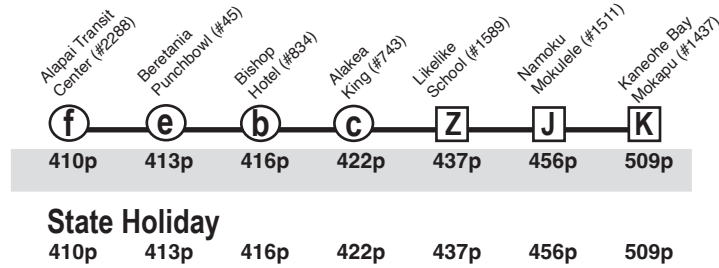

Route 85 Windward Express - Kaneohe Effective 3/5/23

A.M. Weekday: Kaneohe/Aikahi to Downtown Honolulu

P.M. Weekday: To Kaneohe/Aikahi

Route 85 Destination Signs

AM:
 To Downtown Only 85 DOWNTOWN EXPRESS
 PM:
 To Kaneohe/Aikahi 85 AIKAHI EXPRESS

Bold indicates PM service.
Schedule to change without notice.
All buses are lift and bicycle rack equipped.