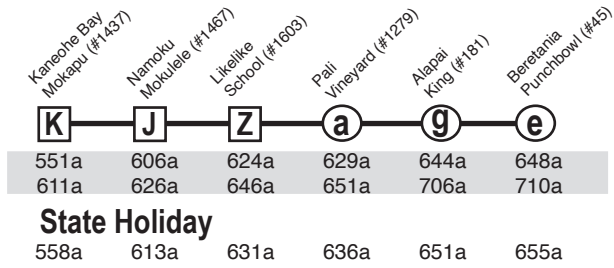

Route 85 Windward Express - Kaneohe Effective 3/5/23

A.M. Weekday: Kaneohe/Aikahi to Downtown Honolulu

P.M. Weekday: To Kaneohe/Aikahi

Route 85 Destination Signs

AM:
 To Downtown Only 85 DOWNTOWN EXPRESS
 PM:
 To Kaneohe/Aikahi 85 AIKAHI EXPRESS

Bold indicates PM service.
Schedule to change without notice.
All buses are lift and bicycle rack equipped.