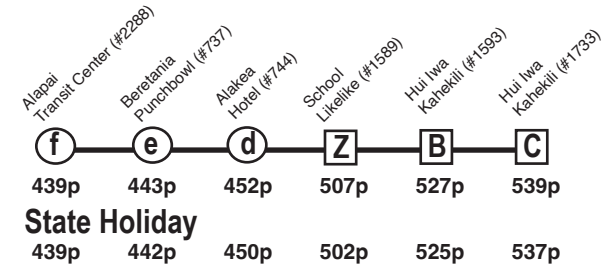

# Route 88 Kahaluu - Ahuimanu Express

Effective 12/4/22

**A.M. Weekday: Kahaluu to Downtown Honolulu**

**P.M. Weekday: To Kahaluu**

## Route 88 Destination Signs

AM:

To Downtown 88 DOWNTOWN EXPRESS

PM:

To Kahaluu 88 AHUIMANU EXPRESS

**Bold indicates PM service.**

**Schedule to change without notice.**

**All buses are lift and bicycle rack equipped.**