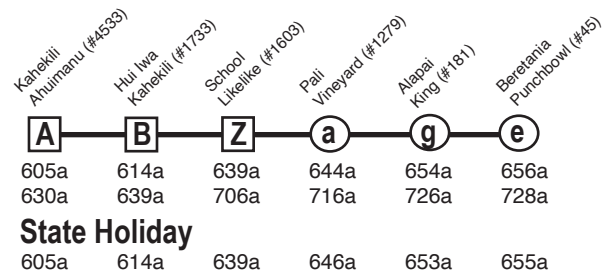

# Route 88 Kahaluu - Ahuimanu Express

Effective 12/4/22

**A.M. Weekday: Kahaluu to Downtown Honolulu**

**P.M. Weekday: To Kahaluu**

## Route 88 Destination Signs

AM:

To Downtown 88 DOWNTOWN EXPRESS

PM:

To Kahaluu 88 AHUIMANU EXPRESS

**Bold indicates PM service.**

**Schedule to change without notice.**

**All buses are lift and bicycle rack equipped.**