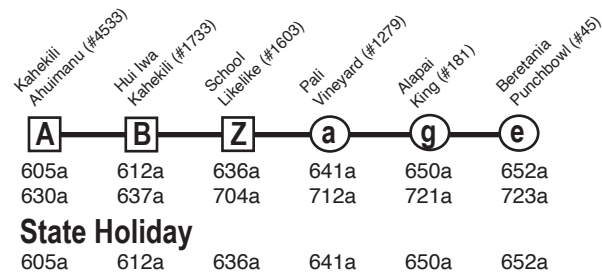

Route 88 Kahaluu - Ahuimanu Express

Effective 12/1/24

A.M. Weekday: Kahaluu to Downtown Honolulu

P.M. Weekday: To Kahaluu

Route 88 Destination Signs

AM:

To Downtown 88 DOWNTOWN EXPRESS

PM:

To Kahaluu 88 AHUIMANU EXPRESS

Bold indicates PM service.

Schedule to change without notice.

All buses are lift and bicycle rack equipped.