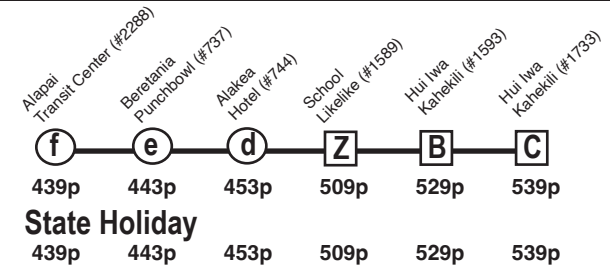

Route 88 Kahaluu - Ahuimanu Express

Effective 12/1/24

A.M. Weekday: Kahaluu to Downtown Honolulu

P.M. Weekday: To Kahaluu

Route 88 Destination Signs

AM:

To Downtown 88 DOWNTOWN EXPRESS

PM:

To Kahaluu 88 AHUIMANU EXPRESS

Bold indicates PM service.

Schedule to change without notice.

All buses are lift and bicycle rack equipped.