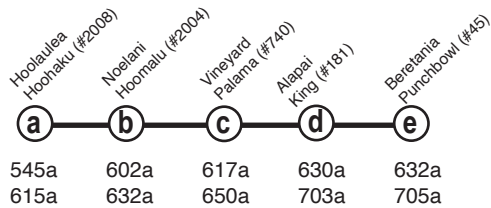

# Route 90 Pearl City Express Effective 6/1/25

## Weekday AM: To Downtown

## PM: To Pearl City

## Route 90 Destination Signs

Westbound:

AM: To Downtown only - 90 Express - DOWNTOWN

PM: To Pearl City - 90 Express - PEARL CITY

**NOTE** - Numbers next to timepoints are **HEA** (Honolulu Estimated Arrival) stop numbers.