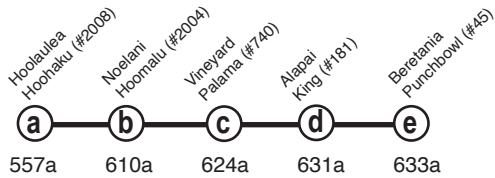

State Holiday AM: To Downtown