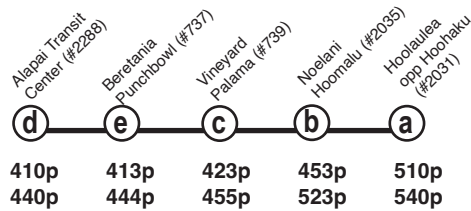

# Route 90 Pearl City Express Effective 6/1/25

## Weekday AM: To Downtown

## PM: To Pearl City

## Route 90 Destination Signs

Westbound:

AM: To Downtown only - 90 Express - DOWNTOWN

PM: To Pearl City - 90 Express - PEARL CITY

**NOTE** - Numbers next to timepoints are **HEA** (Honolulu Estimated Arrival) stop numbers.