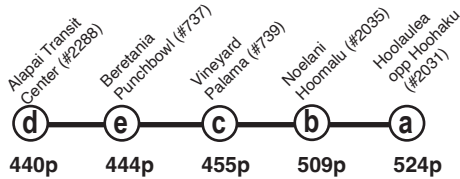

## Weekday AM: To Downtown

## PM: To Pearl City

## Route 90 Destination Signs

Westbound:

AM: To Downtown only - 90 Express - DOWNTOWN

PM: To Pearl City - 90 Express - PEARL CITY

**NOTE** - Numbers next to timepoints are **HEA** (Honolulu Estimated Arrival) stop numbers.